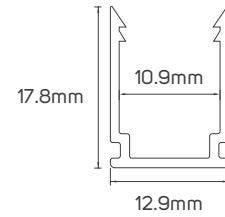

Hospitality

Shopping Center

Commercial

Educational Center

TECHNICAL OPERATING & ELECTRICAL DATA

IP Rating	IP65, PVC
Power	8W/M
Lumen	from 180 to 310lm/M+/-10%
LED Quantity	120pcs/meter
PCB	Single PCB whole thickness 0.15mm, white color, 8mm, copper thickness 25um
Chip Size	2.8x3.5x0.8mm
L70	>20000H
Input	DC192V
Copper Wire	0.18mm x 28pcs
Maximum Length	40 meters
Cutting Unit	1 meter cuttable
Size	18.5x10.5mm
Other Features	w/o power cord, sold separately

DIMENSIONS

611842 - 611844 - 611846 - 611847 - 611848

ACCESSORIES

LED FLEXIBLE LINEAR LIGHT CONNECTOR
AVAILABLE AS AN ACCESSORY

Code No.	Model No.	Power	Input	Output	Frequency	Dimensions
612419	ILSHVNF2HFC02					
611789	ILSNFALMCH04					1000x12.9x17.8mm
611792	ILSNFALMCH05					L=50mm
611934	ILSHVNF2H2PC02					L=200mm
611796	ILSHVNF2H2PC01					L=300mm
611943	ILSHVRFDIMMCD01	345W	DC192V	DC192V	433.92MHz	35x88.5x33mm
611927	ILS250HVFLLCG01	230W	AC220-240V	DC192V	50/60Hz	42x146x33mm
611928	ILS400HVFLLCG01	345W	AC220-240V	DC192V	50/60Hz	42x146x33mm

ACCESSORIES DIMENSIONS

612419 - Middle Connector

611789 - Aluminum Profile

611792 - Aluminum Clip

611934 - Jumper

611943 - Dimmer

611796 - Jumper

611927 - 611928 - Flicker free driver