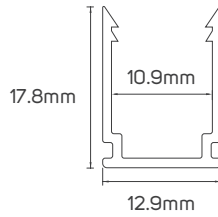

Hospitality

Shopping Center

Commercial

Educational Center

TECHNICAL OPERATING & ELECTRICAL DATA

IP Rating	IP65, PVC
Power	8W/M
Lumen	from 180 to 310lm/M+/-10%
LED Quantity	120pcs/meter
PCB	Single PCB whole thickness 0.15mm, white color, 8mm, copper thickness 25um
Chip Size	2.8x3.5x0.8mm
L70	>20000H
Input	DC192V
Copper Wire	0.18mm x 28pcs
Maximum Length	40 meters
Cutting Unit	1 meter cuttable
Size	18.5x10.5mm
Other Features	w/o power cord, sold separately

DIMENSIONS

611842 - 611844 - 611846 - 611847 - 611848

ACCESSORIES

LED FLEXIBLE LINEAR LIGHT CONNECTOR
AVAILABLE AS AN ACCESSORY

Code No.	Model No.	Power	Input	Output	Frequency	Dimensions
612419	ILSHVNF2HFC02					
611789	ILSNFALMCH04					1000x12.9x17.8mm
611792	ILSNFALMCH05					L=50mm
611934	ILSHVNF2H2PC02					L=200mm
611796	ILSHVNF2H2PC01					L=300mm
611943	ILSHVRFDIMMCD01	345W	DC192V	DC192V	433.92MHz	35x88.5x33mm
611927	ILS250HVFLLCG01	230W	AC220-240V	DC192V	50/60Hz	42x146x33mm
611928	ILS400HVFLLCG01	345W	AC220-240V	DC192V	50/60Hz	42x146x33mm

ACCESSORIES DIMENSIONS

612419 - Middle Connector

611789 - Aluminum Profile

611792 - Aluminum Clip

611934 - Jumper

611943 - Dimmer

611796 - Jumper

611927 - 611928 - Flicker free driver