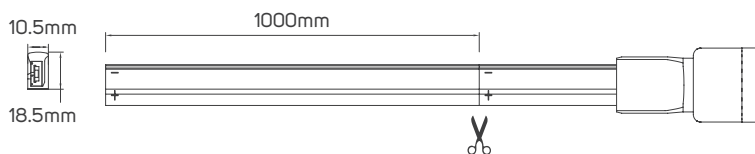

Hospitality

Shopping Center

Commercial

Educational Center

TECHNICAL OPERATING & ELECTRICAL DATA

IP Rating	IP65, PVC
Power	8W/M
Lumen	from 180 to 310lm/M+/-10%
LED Quantity	120pcs/meter
PCB	Single PCB whole thickness 0.15mm, white color, 8mm, copper thickness 25um
Chip Size	2.8x3.5x0.8mm
L70	>20000H
Input	DC192V
Copper Wire	0.18mm x 28pcs
Maximum Length	40 meters
Cutting Unit	1 meter cuttable
Size	18.5x10.5mm
Other Features	w/o power cord, sold separately

DIMENSIONS

611842 - 611844 - 611846 - 611847 - 611848

ACCESSORIES

LED FLEXIBLE LINEAR LIGHT CONNECTOR
AVAILABLE AS AN ACCESSORY

Code No.	Model No.	Power	Input	Output	Frequency	Dimensions
612419	ILSHVNF2HFC02					
611789	ILSNFALMCH04					1000x12.9x17.8mm
611792	ILSNFALMCH05					L=50mm
611934	ILSHVNF2H2PC02					L=200mm
611796	ILSHVNF2H2PC01					L=300mm
611943	ILSHVRFDIMMCD01	345W	DC192V	DC192V	433.92MHz	35x88.5x33mm
611927	ILS250HVFLLCG01	230W	AC220-240V	DC192V	50/60Hz	42x146x33mm
611928	ILS400HVFLLCG01	345W	AC220-240V	DC192V	50/60Hz	42x146x33mm