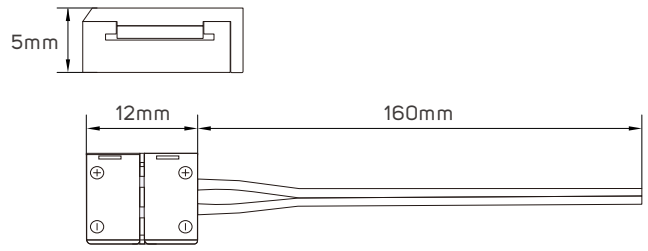

Commercial

Educational Center

TECHNICAL OPERATING & ELECTRICAL DATA

IP Rating	IP20
Power	10W
Lumen	from 720-1040lm/M+/-10%
LED Quantity	126pcs/meter
PCB	Double PCB whole thickness 0.25mm, white color, 10mm, copper thickness 25um x 3pcs (3OZ)
Chip Size	2.8x3.5x0.8mm
L70	>20000H
Input	DC24V
Maximum Length	5M/Reel
Cutting Unit	Each 7 led is cuttable (cutting space 5.5cm)
Packging	Male & female DC connector, 5m/reel into a anti-static bag, 20 bags into a master carton

DIMENSIONS

611859 - 611860 - 611861 - 611862 - 611863- 611864 - 611865

ACCESSORIES

LED FLEXIBLE LINEAR LIGHT CONNECTOR
AVAILABLE AS AN ACCESSORY

Code No.	Model No.	Power	Input	Output	Frequency	Dimensions
611463	ILSLV2PC01					
611465	ILSLV2PC02					L=150mm
611468	ILSLV2PC04					
611466	ILSLV2PC03					L=150mm
611944	ILSLVRFDIMMCD01	144W	DC24V	DC24V	433.92Hz	40x85x6mm
611948	ILS75W24VCG01	75W	AC220-240V	DC24V	50/60Hz	78x110x36mm
611949	ILS100W24VCG01	100W	AC220-240V	DC24V	50/60Hz	98x130x41mm
611950	ILS150W24VCG01	150W	AC220-240V	DC24V	50/60Hz	98x160x50mm