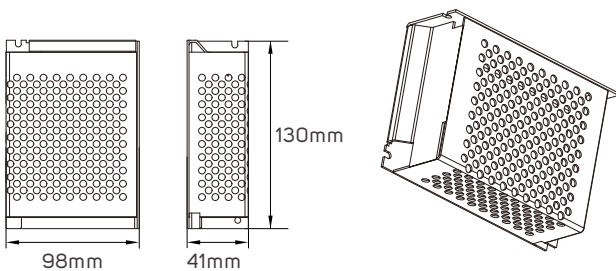

Commercial

Educational Center

TECHNICAL OPERATING & ELECTRICAL DATA

IP Rating	IP20
Power	10W
Lumen	from 720-1040lm/M+/-10%
LED Quantity	126pcs/meter
PCB	Double PCB whole thickness 0.25mm, white color, 10mm, copper thickness 25um x 3pcs (3OZ)
Chip Size	2.8x3.5x0.8mm
L70	>20000H
Input	DC24V
Maximum Length	5M/Reel
Cutting Unit	Each 7 led is cuttable (cutting space 5.5cm)
Packging	Male & female DC connector, 5m/reel into a anti-static bag, 20 bags into a master carton

DIMENSIONS

611859 - 611860 - 611861 - 611862 - 611863- 611864 - 611865

ACCESSORIES

LED FLEXIBLE LINEAR LIGHT CONNECTOR
AVAILABLE AS AN ACCESSORY

Code No.	Model No.	Power	Input	Output	Frequency	Dimensions
611463	ILSLV2PC01					
611465	ILSLV2PC02					L=150mm
611468	ILSLV2PC04					
611466	ILSLV2PC03					L=150mm
611944	ILSLVRFDIMMCD01	144W	DC24V	DC24V	433.92Hz	40x85x6mm
611948	ILS75W24VCG01	75W	AC220-240V	DC24V	50/60Hz	78x110x36mm
611949	ILS100W24VCG01	100W	AC220-240V	DC24V	50/60Hz	98x130x41mm
611950	ILS150W24VCG01	150W	AC220-240V	DC24V	50/60Hz	98x160x50mm

611463

611465

611466

611468

611944

611948

611949

611950

APPLICATION PICTURE

This image is for display purpose only, the image may differ from the actual product, as the product is subject to modification provided without prior notice.

LED FLEXIBLE LINEAR LIGHT