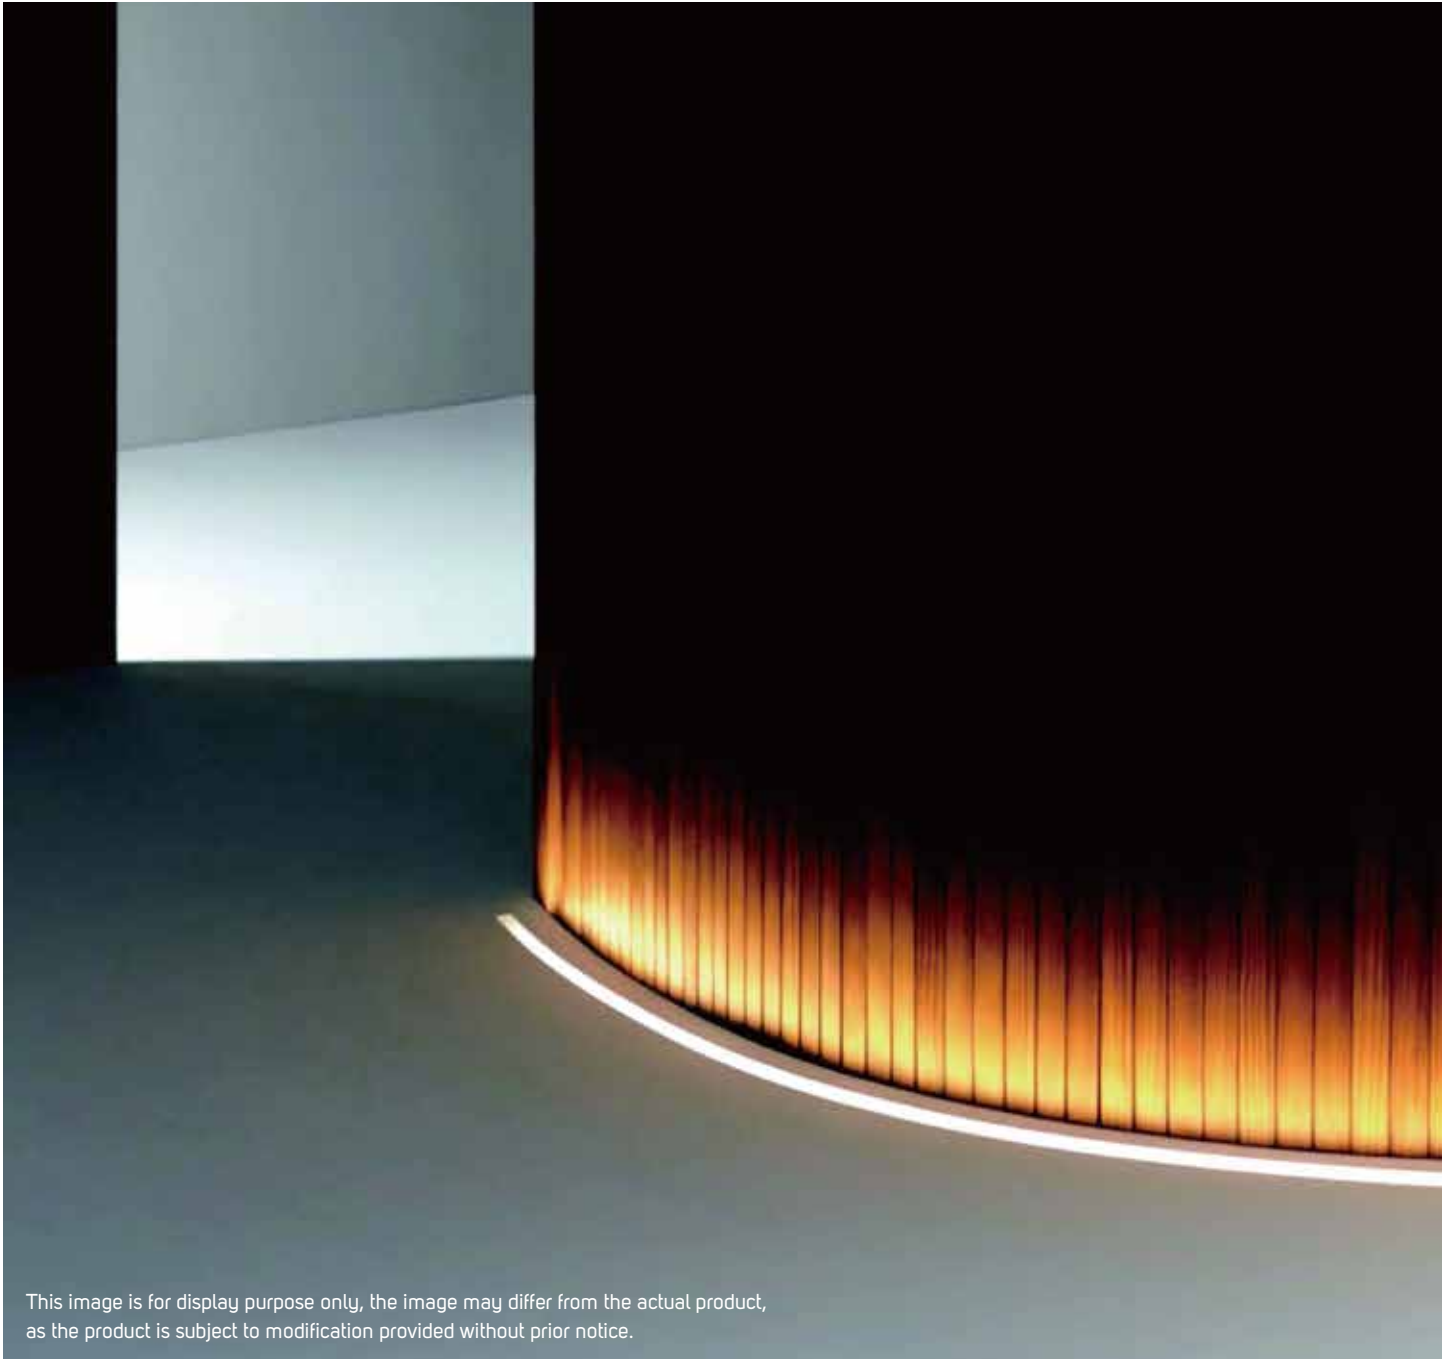

LED PRO

Simple & Flexible Solution

LED FLEXIBLE LINEAR LIGHT

PRODUCT INFORMATION

- Excellently anti-dust LED strips with professional design to guarantee lighting performance.
- It not only ensure high quality of lighting color consistency but also protect products against from harsh environments.
- ILLUS LED FLEXIBLE LINEAR Light gives the customer the flexibility to choose between 7 CCT based on their specific need with lumen package from 720 lm to 1040 lm.

APPLICATION PICTURE

This image is for display purpose only, the image may differ from the actual product, as the product is subject to modification provided without prior notice.

LED FLEXIBLE LINEAR LIGHT