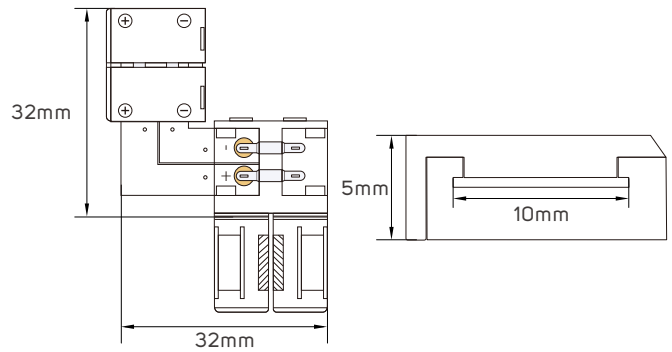

611468

611465