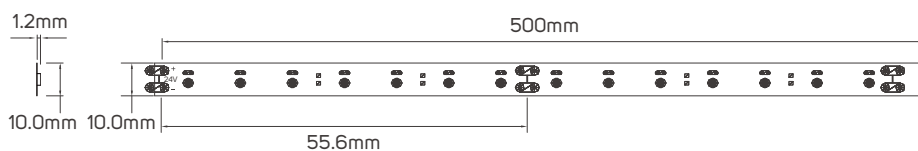

AREAS OF APPLICATION

Hospitality

Shopping Center

Commercial

Educational Center

TECHNICAL OPERATING & ELECTRICAL DATA

IP Rating	IP20
Power	10W
Lumen	from 720-1040lm/M+/-10%
LED Quantity	126pcs/meter
PCB	Double PCB whole thickness 0.25mm, white color, 10mm, copper thickness 25um x 3pcs (3OZ)
Chip Size	2.8x3.5x0.8mm
L70	>20000H
Input	DC24V
Maximum Length	5M/Reel
Cutting Unit	Each 7 led is cuttable (cutting space 5.5cm)
Packging	Male & female DC connector, 5m/reel into a anti-static bag, 20 bags into a master carton

SPECIFICATIONS

Code No.	Model No.	Lumen	CRI	CCT
611859	ILS10LVST918WW01	720lm	95	1800K
611860	ILS10LVST922WW01	900lm	95	2200K
611861	ILS10LVST927WW01	960lm	95	2700K
611862	ILS10LVST930WW01	1000lm	95	3000K
611863	ILS10LVST935WW01	1010lm	95	3500K
611864	ILS10LVST940NW01	1020lm	95	4000K
611865	ILS10LVST950DL01	1040lm	95	5000K

DIMENSIONS

611859 - 611860 - 611861 - 611862 - 611863- 611864 - 611865