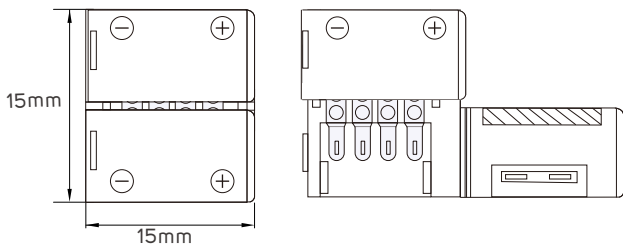

Commercial

Educational Center

TECHNICAL OPERATING & ELECTRICAL DATA

IP Rating	IP20
Power	10W
Lumen	from 720-1040lm/M+/-10%
LED Quantity	126pcs/meter
PCB	Double PCB whole thickness 0.25mm, white color, 10mm, copper thickness 25um x 3pcs (3OZ)
Chip Size	2.8x3.5x0.8mm
L70	>20000H
Input	DC24V
Maximum Length	5M/Reel
Cutting Unit	Each 7 led is cuttable (cutting space 5.5cm)
Packging	Male & female DC connector, 5m/reel into a anti-static bag, 20 bags into a master carton

DIMENSIONS

611859 - 611860 - 611861 - 611862 - 611863- 611864 - 611865

ACCESSORIES

LED FLEXIBLE LINEAR LIGHT CONNECTOR
AVAILABLE AS AN ACCESSORY

Code No.	Model No.	Power	Input	Output	Frequency	Dimensions
611463	ILSLV2PC01					
611465	ILSLV2PC02					L=150mm
611468	ILSLV2PC04					
611466	ILSLV2PC03					L=150mm
611944	ILSLVRFDIMMCD01	144W	DC24V	DC24V	433.92Hz	40x85x6mm
611948	ILS75W24VCG01	75W	AC220-240V	DC24V	50/60Hz	78x110x36mm
611949	ILS100W24VCG01	100W	AC220-240V	DC24V	50/60Hz	98x130x41mm
611950	ILS150W24VCG01	150W	AC220-240V	DC24V	50/60Hz	98x160x50mm