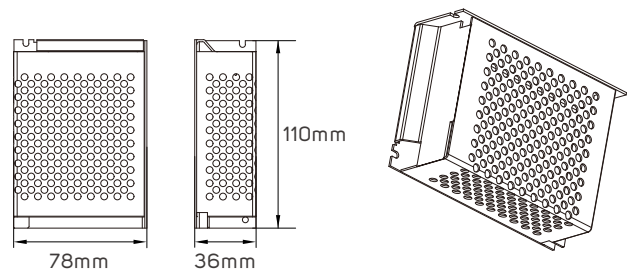

Commercial

Educational Center

TECHNICAL OPERATING & ELECTRICAL DATA

IP Rating	IP20
Power	10W
Lumen	from 720-1040lm/M+/-10%
LED Quantity	126pcs/meter
PCB	Double PCB whole thickness 0.25mm, white color, 10mm, copper thickness 25um x 3pcs (3OZ)
Chip Size	2.8x3.5x0.8mm
L70	>20000H
Input	DC24V
Maximum Length	5M/Reel
Cutting Unit	Each 7 led is cuttable (cutting space 5.5cm)
Packging	Male & female DC connector, 5m/reel into a anti-static bag, 20 bags into a master carton

DIMENSIONS

611859 - 611860 - 611861 - 611862 - 611863- 611864 - 611865

ACCESSORIES

LED FLEXIBLE LINEAR LIGHT CONNECTOR
AVAILABLE AS AN ACCESSORY

Code No.	Model No.	Power	Input	Output	Frequency	Dimensions
611463	ILSLV2PC01					
611465	ILSLV2PC02					L=150mm
611468	ILSLV2PC04					
611466	ILSLV2PC03					L=150mm
611944	ILSLVRFDIMMCD01	144W	DC24V	DC24V	433.92Hz	40x85x6mm
611948	ILS75W24VCG01	75W	AC220-240V	DC24V	50/60Hz	78x110x36mm
611949	ILS100W24VCG01	100W	AC220-240V	DC24V	50/60Hz	98x130x41mm
611950	ILS150W24VCG01	150W	AC220-240V	DC24V	50/60Hz	98x160x50mm

611463

611465

611466

611468

611944

611948

611949

611950

APPLICATION PICTURE

This image is for display purpose only, the image may differ from the actual product, as the product is subject to modification provided without prior notice.

LED FLEXIBLE LINEAR LIGHT