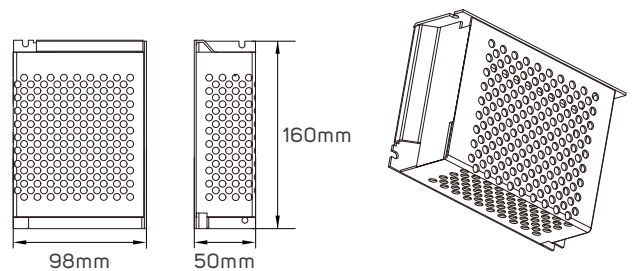

Commercial

Educational Center

TECHNICAL OPERATING & ELECTRICAL DATA

IP Rating	IP20
Power	10W
Lumen	from 720-1040lm/M+/-10%
LED Quantity	126pcs/meter
PCB	Double PCB whole thickness 0.25mm, white color, 10mm, copper thickness 25um x 3pcs (3OZ)
Chip Size	2.8x3.5x0.8mm
L70	>20000H
Input	DC24V
Maximum Length	5M/Reel
Cutting Unit	Each 7 led is cuttable (cutting space 5.5cm)
Packging	Male & female DC connector, 5m/reel into a anti-static bag, 20 bags into a master carton

DIMENSIONS

611859 - 611860 - 611861 - 611862 - 611863- 611864 - 611865

ACCESSORIES

LED FLEXIBLE LINEAR LIGHT CONNECTOR
AVAILABLE AS AN ACCESSORY

Code No.	Model No.	Power	Input	Output	Frequency	Dimensions
611463	ILSLV2PC01					
611465	ILSLV2PC02					L=150mm
611468	ILSLV2PC04					
611466	ILSLV2PC03					L=150mm
611944	ILSLVRFDIMMCD01	144W	DC24V	DC24V	433.92Hz	40x85x6mm
611948	ILS75W24VCG01	75W	AC220-240V	DC24V	50/60Hz	78x110x36mm
611949	ILS100W24VCG01	100W	AC220-240V	DC24V	50/60Hz	98x130x41mm
611950	ILS150W24VCG01	150W	AC220-240V	DC24V	50/60Hz	98x160x50mm

611463

611465

611466

611468

611944

611948

611949

611950

APPLICATION PICTURE

This image is for display purpose only, the image may differ from the actual product, as the product is subject to modification provided without prior notice.

LED FLEXIBLE LINEAR LIGHT