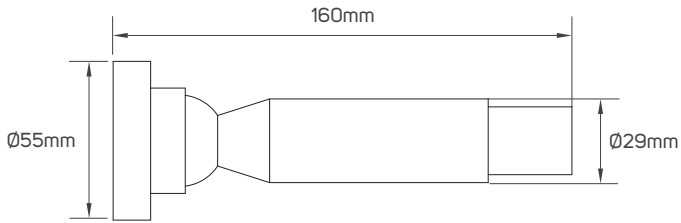

DIMENSIONS

612623 - 612625

612624 - 612626

ACCESSORIES

SKYLINE CONNECTOR
AVAILABLE AS AN ACCESSORY

Code No.	Model No.	Body Color	Body Material
613352	ILSWCSKLW01	white+aluminum	aluminum+stainless steel
613353	ILSWCSKLB01	black+aluminum	aluminum+stainless steel

ACCESSORIES DIMENSIONS

613352 - 613353

APPLICATION PICTURE

This image is for display purpose only, the image may differ from the actual product, as the product is subject to modification provided without prior notice.