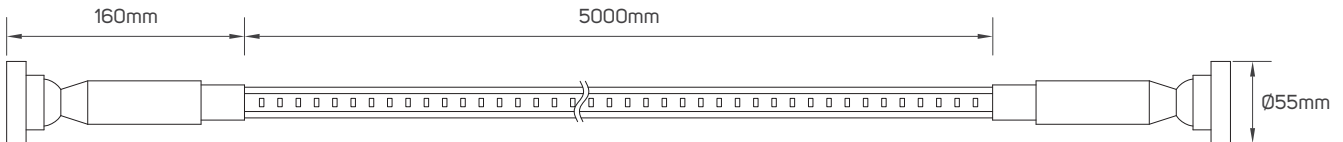

Body Material	Aluminum+Stainless Steel
Voltage	AC220-240V
Frequency	50/60Hz
Ambient Temperature	-20°C~45°C

SPECIFICATIONS

Code No.	Model No.	Body Color
612623	ILSSTSMF05M01	white+aluminum
612624	ILSSTSMF10M01	white+aluminum
612625	ILSSTSMF05M01	black+aluminum
612626	ILSSTSMF10M01	black+aluminum

DIMENSIONS

612623 - 612625

612624 - 612626

ACCESSORIES

SKYLINE CONNECTOR
AVAILABLE AS AN ACCESSORY

Code No.	Model No.	Body Color	Body Material
613352	ILSWCSKLW01	white+aluminum	aluminum+stainless steel
613353	ILSWCSKLB01	black+aluminum	aluminum+stainless steel