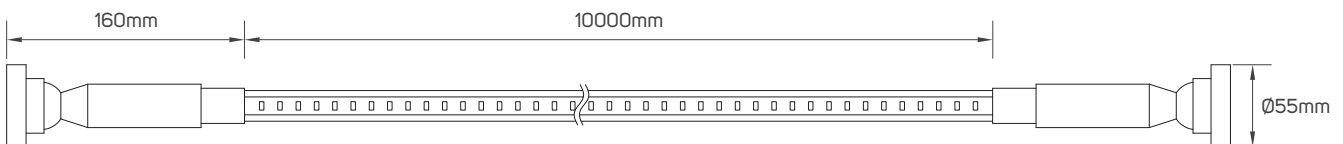

Body Material	Aluminum+Stainless Steel
Voltage	AC220-240V
Frequency	50/60Hz
Ambient Temperature	-20°C~45°C

SPECIFICATIONS

Code No.	Model No.	Body Color
612623	ILSSTSMF05M01	white+aluminum
612624	ILSSTSMF10M01	white+aluminum
612625	ILSSTSMF05M01	black+aluminum
612626	ILSSTSMF10M01	black+aluminum

DIMENSIONS

612623 - 612625

612624 - 612626

ACCESSORIES

SKYLINE CONNECTOR
AVAILABLE AS AN ACCESSORY

Code No.	Model No.	Body Color	Body Material
613352	ILSWCSKLW01	white+aluminum	aluminum+stainless steel
613353	ILSWCSKLB01	black+aluminum	aluminum+stainless steel