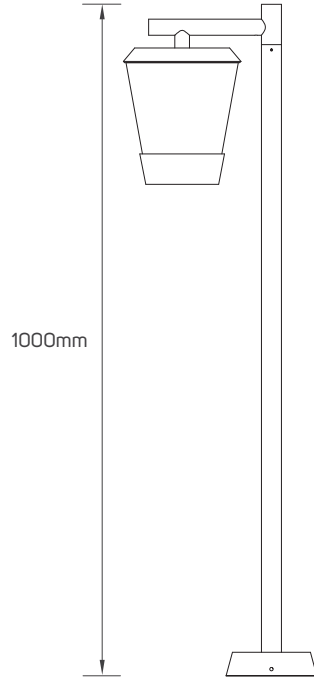

Garden

Commercial

Educational Center

TECHNICAL OPERATING & ELECTRICAL DATA

Body Color	Dark gray
Body Material	Aluminum
IP Rating	54
Voltage	AC220-240V
Frequency	50/60Hz
Mounting Type	Surface-Mounted
Directional or Non Directional	Non-Directional
Fixed or Adjustable	Fixed

SPECIFICATIONS

Code No.	Model No.	Max. Wattage	Cap Type
541157	ILSSMOBDF43	Max.23w	E27
541158	ILSSMOBDF44	Max.23w	E27
541159	ILSSMOBDF45	Max.23w	E27

DIMENSIONS

541157

541158

541159

APPLICATION PICTURE

This image is for display purpose only, the image may differ from the actual product, as the product is subject to modification provided without prior notice.