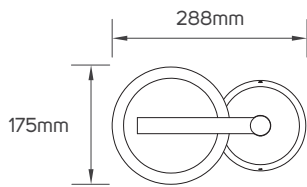

Garden

Commercial

Educational Center

TECHNICAL OPERATING & ELECTRICAL DATA

Body Color	Dark gray
Body Material	Aluminum
IP Rating	54
Voltage	AC220-240V
Frequency	50/60Hz
Mounting Type	Surface-Mounted
Directional or Non Directional	Non-Directional
Fixed or Adjustable	Fixed

SPECIFICATIONS

Code No.	Model No.	Max. Wattage	Cap Type
541157	ILSSMOBDF43	Max.23w	E27
541158	ILSSMOBDF44	Max.23w	E27
541159	ILSSMOBDF45	Max.23w	E27

DIMENSIONS

541157

541158

541159

APPLICATION PICTURE

This image is for display purpose only, the image may differ from the actual product, as the product is subject to modification provided without prior notice.