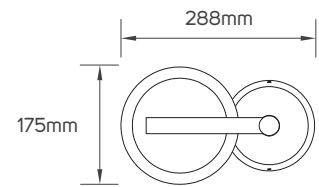

Garden

Commercial

Educational Center

TECHNICAL OPERATING & ELECTRICAL DATA

Body Color	Dark gray
Body Material	Aluminum
IP Rating	54
Voltage	AC220-240V
Frequency	50/60Hz
Mounting Type	Surface-Mounted
Directional or Non Directional	Non-Directional
Fixed or Adjustable	Fixed

SPECIFICATIONS

Code No.	Model No.	Max. Wattage	Cap Type
541157	ILSSMOBDF43	Max.23w	E27
541158	ILSSMOBDF44	Max.23w	E27
541159	ILSSMOBDF45	Max.23w	E27

DIMENSIONS

541157

541158

541159

APPLICATION PICTURE

This image is for display purpose only, the image may differ from the actual product, as the product is subject to modification provided without prior notice.