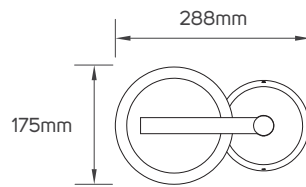

Garden

Commercial

Educational Center

TECHNICAL OPERATING & ELECTRICAL DATA

Body Color	Dark gray
Body Material	Aluminum
IP Rating	54
Voltage	AC220-240V
Frequency	50/60Hz
Mounting Type	Surface-Mounted
Directional or Non Directional	Non-Directional
Fixed or Adjustable	Fixed

SPECIFICATIONS

Code No.	Model No.	Max. Wattage	Cap Type
541157	ILSSMOBDF43	Max.23w	E27
541158	ILSSMOBDF44	Max.23w	E27
541159	ILSSMOBDF45	Max.23w	E27

DIMENSIONS

541157

541158

541159

APPLICATION PICTURE

This image is for display purpose only, the image may differ from the actual product, as the product is subject to modification provided without prior notice.