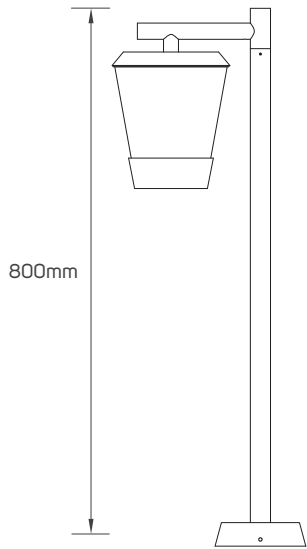

Garden

Commercial

Educational Center

TECHNICAL OPERATING & ELECTRICAL DATA

Body Color	Dark gray
Body Material	Aluminum
IP Rating	54
Voltage	AC220-240V
Frequency	50/60Hz
Mounting Type	Surface-Mounted
Directional or Non Directional	Non-Directional
Fixed or Adjustable	Fixed

SPECIFICATIONS

Code No.	Model No.	Max. Wattage	Cap Type
541157	ILSSMOBDF43	Max.23w	E27
541158	ILSSMOBDF44	Max.23w	E27
541159	ILSSMOBDF45	Max.23w	E27

DIMENSIONS

541157

541158

541159

APPLICATION PICTURE

This image is for display purpose only, the image may differ from the actual product, as the product is subject to modification provided without prior notice.