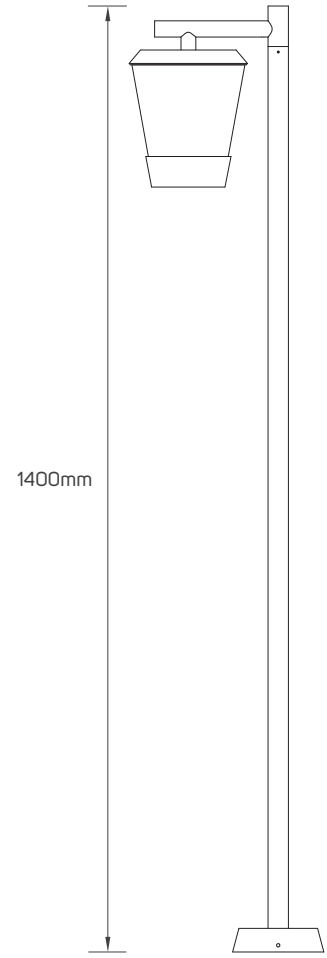

Garden

Commercial

Educational Center

TECHNICAL OPERATING & ELECTRICAL DATA

Body Color	Dark gray
Body Material	Aluminum
IP Rating	54
Voltage	AC220-240V
Frequency	50/60Hz
Mounting Type	Surface-Mounted
Directional or Non Directional	Non-Directional
Fixed or Adjustable	Fixed

SPECIFICATIONS

Code No.	Model No.	Max. Wattage	Cap Type
541157	ILSSMOBDF43	Max.23w	E27
541158	ILSSMOBDF44	Max.23w	E27
541159	ILSSMOBDF45	Max.23w	E27

DIMENSIONS

541157

541158

541159

APPLICATION PICTURE

This image is for display purpose only, the image may differ from the actual product, as the product is subject to modification provided without prior notice.