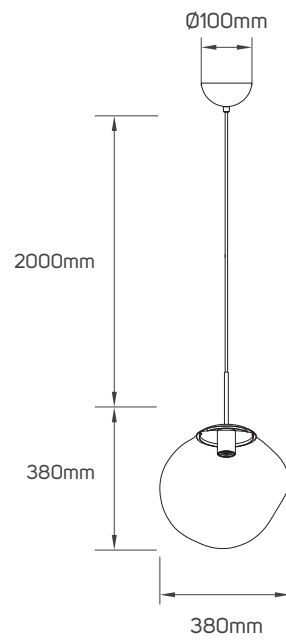

Educational Center

TECHNICAL OPERATING & ELECTRICAL DATA

IP Rating	IP20
Voltage	AC220-240V
Frequency	50/60Hz
Mounting Type	Surface-Mounted on Ceiling
Ambient Temperature	20°C
Dimmable or Not	Not
Fixed or Adjustable	Fixed

SPECIFICATIONS

Code No.	Model No.	Max. Wattage	Body Color	Body Material	Lamp Holder Type
661255	ILTACSPLO1	18W	copper	iron+acrylic	E27
661256	ILTACSPLO2	18W	silver	iron+acrylic	E27
661257	ILTACSPLO3	18W	gold	iron+acrylic	E27
661258	ILTACSPLO4	18W	gold	iron+acrylic	E27
661259	ILTACSPLO5	18W	copper	iron+acrylic	E27
661260	ILTACSPLO6	18W	silver	iron+acrylic	E27

I DIMENSIONS

661255 - 661256 - 661257

661258 - 661259 - 661260

APPLICATION PICTURE

This image is for display purpose only, the image may differ from the actual product, as the product is subject to modification provided without prior notice.