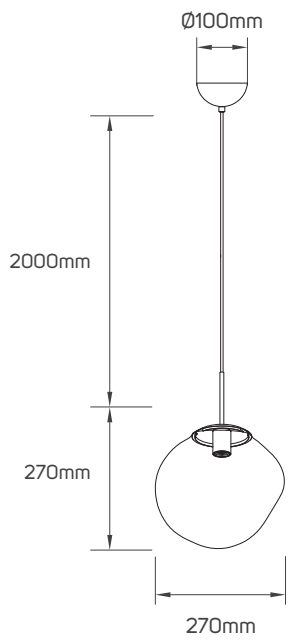

Educational Center

TECHNICAL OPERATING & ELECTRICAL DATA

IP Rating	IP20
Voltage	AC220-240V
Frequency	50/60Hz
Mounting Type	Surface-Mounted on Ceiling
Ambient Temperature	20°C
Dimmable or Not	Not
Fixed or Adjustable	Fixed

SPECIFICATIONS

Code No.	Model No.	Max. Wattage	Body Color	Body Material	Lamp Holder Type
661255	ILTACSPLO1	18W	copper	iron+acrylic	E27
661256	ILTACSPLO2	18W	silver	iron+acrylic	E27
661257	ILTACSPLO3	18W	gold	iron+acrylic	E27
661258	ILTACSPLO4	18W	gold	iron+acrylic	E27
661259	ILTACSPLO5	18W	copper	iron+acrylic	E27
661260	ILTACSPLO6	18W	silver	iron+acrylic	E27

I DIMENSIONS

661255 - 661256 - 661257

661258 - 661259 - 661260

APPLICATION PICTURE

This image is for display purpose only, the image may differ from the actual product, as the product is subject to modification provided without prior notice.