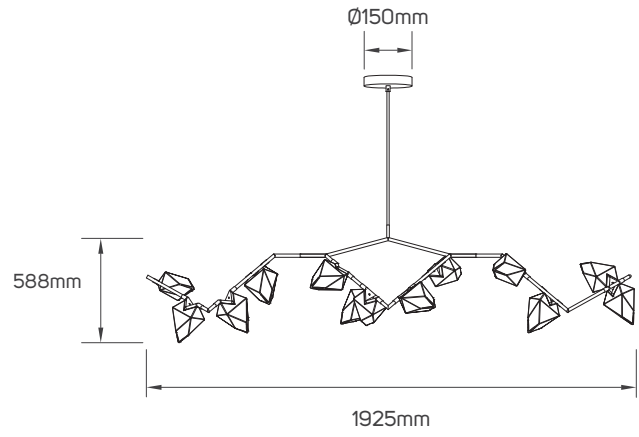

SPECIFICATIONS

| Code No. | Model No. | Max. Wattage | Body Color | Body Material | Cap Type | No.of head lamps |
|----------|------------|--------------|-------------------|---------------|----------|------------------|
| 661301 | ILTACMPL01 | 5W | golden+white | iron+acrylic | G9 | 8 |
| 661302 | ILTACMPL02 | 5W | golden+white | iron+acrylic | G9 | 12 |
| 661303 | ILTGLMPL11 | 5W | golden+white | iron+acrylic | G9 | 10 |
| 661304 | ILTGLMPL12 | 5W | golden+white | iron+acrylic | G9 | 12 |
| 661291 | ILTGLMPL01 | 5W | black+brass | metal+acrylic | G9 | 6 |
| 661292 | ILTGLMPL02 | 5W | black+brass | metal+acrylic | G9 | 8 |
| 661320 | ILTGLMPL19 | 5W | black+brass | iron+acrylic | G9 | 2 |
| 661321 | ILTGLMPL20 | 5W | black+brass | iron+acrylic | G9 | 4 |
| 661322 | ILTGLMPL21 | 5W | golden+white | iron+acrylic | G9 | 3 |
| 661323 | ILTGLMPL22 | 5W | golden+white | iron+acrylic | G9 | 6 |
| 661324 | ILTGLMPL23 | 5W | golden+white | iron+acrylic | G9 | 9 |
| 661325 | ILTGLMPL24 | 5W | golden+white | iron+acrylic | G9 | 12 |
| 661305 | ILTMEMPL01 | 9W | gold | iron | E14 | 12 |
| 661306 | ILTMEMPL02 | 9W | gold | iron | E14 | 16 |
| 661307 | ILTMEMPL03 | 9W | gold | iron | E14 | 24 |
| 661308 | ILTGLMPL13 | 18W | gold | iron | E27 | 6 |
| 661309 | ILTGLMPL14 | 18W | black | iron | E27 | 6 |
| 661310 | ILTGLMPL15 | 18W | gold | iron | E27 | 8 |
| 661311 | ILTGLMPL16 | 18W | black+smokey grey | iron | E27 | 8 |

DIMENSIONS

661301

661302

661301

661302

DIMENSIONS

661303

661304

661303

661304

DIMENSIONS

661291

661292

661291

661292

DIMENSIONS

DIMENSIONS

661310- 661311

661310- 661311

APPLICATION PICTURE

This image is for display purpose only, the image may differ from the actual product, as the product is subject to modification provided without prior notice.