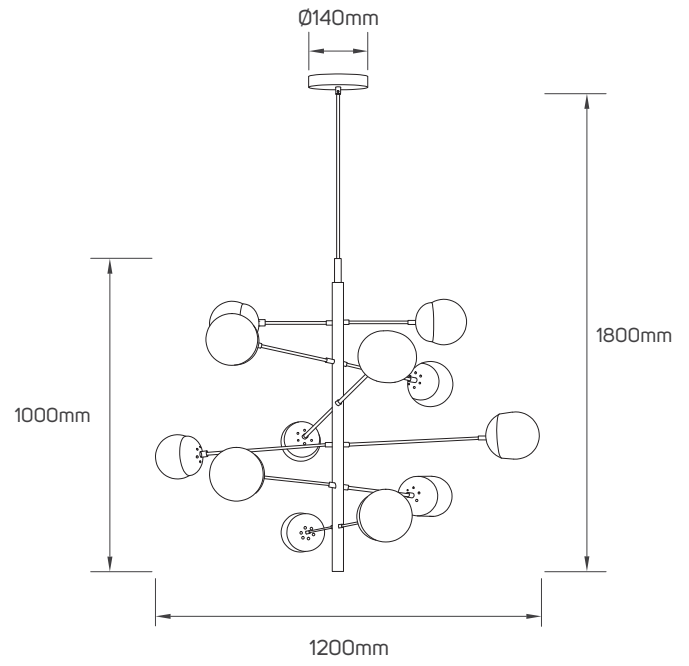

SPECIFICATIONS

| Code No. | Model No. | Max. Wattage | Body Color | Body Material | Cap Type | No.of head lamps |
|----------|------------|--------------|-------------------|---------------|----------|------------------|
| 661301 | ILTACMPL01 | 5W | golden+white | iron+acrylic | G9 | 8 |
| 661302 | ILTACMPL02 | 5W | golden+white | iron+acrylic | G9 | 12 |
| 661303 | ILTGLMPL11 | 5W | golden+white | iron+acrylic | G9 | 10 |
| 661304 | ILTGLMPL12 | 5W | golden+white | iron+acrylic | G9 | 12 |
| 661291 | ILTGLMPL01 | 5W | black+brass | metal+acrylic | G9 | 6 |
| 661292 | ILTGLMPL02 | 5W | black+brass | metal+acrylic | G9 | 8 |
| 661320 | ILTGLMPL19 | 5W | black+brass | iron+acrylic | G9 | 2 |
| 661321 | ILTGLMPL20 | 5W | black+brass | iron+acrylic | G9 | 4 |
| 661322 | ILTGLMPL21 | 5W | golden+white | iron+acrylic | G9 | 3 |
| 661323 | ILTGLMPL22 | 5W | golden+white | iron+acrylic | G9 | 6 |
| 661324 | ILTGLMPL23 | 5W | golden+white | iron+acrylic | G9 | 9 |
| 661325 | ILTGLMPL24 | 5W | golden+white | iron+acrylic | G9 | 12 |
| 661305 | ILTMEMPL01 | 9W | gold | iron | E14 | 12 |
| 661306 | ILTMEMPL02 | 9W | gold | iron | E14 | 16 |
| 661307 | ILTMEMPL03 | 9W | gold | iron | E14 | 24 |
| 661308 | ILTGLMPL13 | 18W | gold | iron | E27 | 6 |
| 661309 | ILTGLMPL14 | 18W | black | iron | E27 | 6 |
| 661310 | ILTGLMPL15 | 18W | gold | iron | E27 | 8 |
| 661311 | ILTGLMPL16 | 18W | black+smokey grey | iron | E27 | 8 |

DIMENSIONS

661301

661302

661301

661302

DIMENSIONS

661303

661304

661303

661304

DIMENSIONS

661291

661292

661291

661292

DIMENSIONS

DIMENSIONS

661310- 661311

661310- 661311

APPLICATION PICTURE

This image is for display purpose only, the image may differ from the actual product, as the product is subject to modification provided without prior notice.