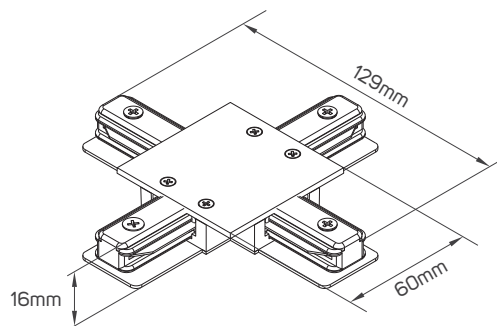

DIMENSIONS

671199 - 671200

I DIMENSIONS

671201 - 671202

671203 - 671204

ACCESSORIES

Code No.	Model No.	Current Capacity	Body Color	Body Material
671205	ILSTRK2SRCW01	Max.10A	white	PC+copper
671206	ILSTRK2SRCB01	Max.10A	black	PC+copper
671207	ILSTRK2IRCW01	Max.10A	white	PC+copper
671208	ILSTRK2IRCB01	Max.10A	black	PC+copper
671209	ILSTRK2IRCW02	Max.10A	white	PC+copper
671210	ILSTRK2IRCB02	Max.10A	black	PC+copper
671211	ILSTRK2LRCW01	Max.10A	white	PC+copper
671212	ILSTRK2LRCB01	Max.10A	black	PC+copper
671213	ILSTRK2TRCW01	Max.10A	white	PC+copper
671214	ILSTRK2TRCB01	Max.10A	black	PC+copper
671215	ILSTRK2XRCW01	Max.10A	white	PC+copper
671216	ILSTRK2XRCB01	Max.10A	black	PC+copper
671217	ILSTRK2ERCW01	Max.10A	white	PC
671218	ILSTRK2ERCB01	Max.10A	black	PC

ACCESSORIES DIMENSIONS

671205 - 671206

671207 - 671208

671209 - 671210

671211 - 671212

671213 - 671214

671215 - 671216

I ACCESSORIES DIMENSIONS

671217 - 671218

APPLICATION PICTURE

This image is for display purpose only, the image may differ from the actual product, as the product is subject to modification provided without prior notice.

2 WIRES RECESSED IN CEILING TRACK LIGHT