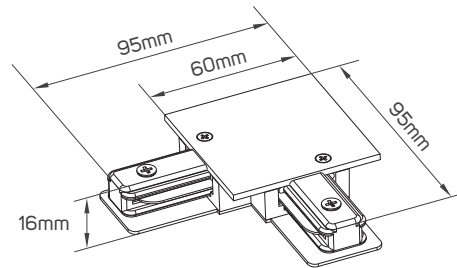

DIMENSIONS

671199 - 671200

I DIMENSIONS

671201 - 671202

671203 - 671204

ACCESSORIES

Code No.	Model No.	Current Capacity	Body Color	Body Material
671205	ILSTRK2SRCW01	Max.10A	white	PC+copper
671206	ILSTRK2SRCB01	Max.10A	black	PC+copper
671207	ILSTRK2IRCW01	Max.10A	white	PC+copper
671208	ILSTRK2IRCB01	Max.10A	black	PC+copper
671209	ILSTRK2IRCW02	Max.10A	white	PC+copper
671210	ILSTRK2IRCB02	Max.10A	black	PC+copper
671211	ILSTRK2LRCW01	Max.10A	white	PC+copper
671212	ILSTRK2LRCB01	Max.10A	black	PC+copper
671213	ILSTRK2TRCW01	Max.10A	white	PC+copper
671214	ILSTRK2TRCB01	Max.10A	black	PC+copper
671215	ILSTRK2XRCW01	Max.10A	white	PC+copper
671216	ILSTRK2XRCB01	Max.10A	black	PC+copper
671217	ILSTRK2ERCW01	Max.10A	white	PC
671218	ILSTRK2ERCB01	Max.10A	black	PC

ACCESSORIES DIMENSIONS

671205 - 671206

671207 - 671208

671209 - 671210

671211 - 671212

671213 - 671214

671215 - 671216

I ACCESSORIES DIMENSIONS

671217 - 671218

APPLICATION PICTURE

This image is for display purpose only, the image may differ from the actual product, as the product is subject to modification provided without prior notice.

2 WIRES RECESSED IN CEILING TRACK LIGHT