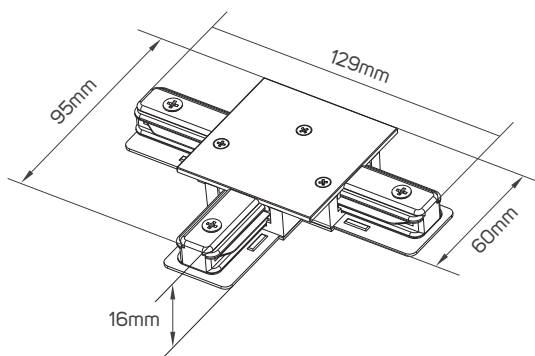

IP Rating	IP20
Voltage	AC220-240V
Frequency	50/60Hz
Mounting Type	Recessed
Fixed or Adjustable	Fixed

SPECIFICATIONS

Code No.	Model No.	Current Capacity	Body Color	Body Material
671199	ILS1M2RWTRK01	Max.10A	white	aluminum+PVC+copper
671200	ILS1M2R2BTRK01	Max.10A	black	aluminum+PVC+copper
671201	ILS2M2RWTRK01	Max.10A	white	aluminum+PVC+copper
671202	ILS2M2RBTRK01	Max.10A	black	aluminum+PVC+copper
671203	ILS3M2RWTRK01	Max.10A	white	aluminum+PVC+copper
671204	ILS3M2RBTRK01	Max.10A	black	aluminum+PVC+copper

DIMENSIONS

671199 - 671200

I DIMENSIONS

671201 - 671202

671203 - 671204

ACCESSORIES

Code No.	Model No.	Current Capacity	Body Color	Body Material
671205	ILSTRK2SRCW01	Max.10A	white	PC+copper
671206	ILSTRK2SRCB01	Max.10A	black	PC+copper
671207	ILSTRK2IRCW01	Max.10A	white	PC+copper
671208	ILSTRK2IRCB01	Max.10A	black	PC+copper
671209	ILSTRK2IRCW02	Max.10A	white	PC+copper
671210	ILSTRK2IRCB02	Max.10A	black	PC+copper
671211	ILSTRK2LRCW01	Max.10A	white	PC+copper
671212	ILSTRK2LRCB01	Max.10A	black	PC+copper
671213	ILSTRK2TRCW01	Max.10A	white	PC+copper
671214	ILSTRK2TRCB01	Max.10A	black	PC+copper
671215	ILSTRK2XRCW01	Max.10A	white	PC+copper
671216	ILSTRK2XRCB01	Max.10A	black	PC+copper
671217	ILSTRK2ERCW01	Max.10A	white	PC
671218	ILSTRK2ERCB01	Max.10A	black	PC

ACCESSORIES DIMENSIONS

671205 - 671206

671207 - 671208

671209 - 671210

671211 - 671212

671213 - 671214

671215 - 671216

I ACCESSORIES DIMENSIONS

671217 - 671218

APPLICATION PICTURE

This image is for display purpose only, the image may differ from the actual product, as the product is subject to modification provided without prior notice.

2 WIRES RECESSED IN CEILING TRACK LIGHT