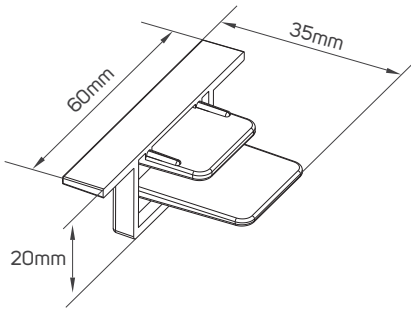

DIMENSIONS

671199 - 671200

I DIMENSIONS

671201 - 671202

671203 - 671204

ACCESSORIES

Code No.	Model No.	Current Capacity	Body Color	Body Material
671205	ILSTRK2SRCW01	Max.10A	white	PC+copper
671206	ILSTRK2SRCB01	Max.10A	black	PC+copper
671207	ILSTRK2IRCW01	Max.10A	white	PC+copper
671208	ILSTRK2IRCB01	Max.10A	black	PC+copper
671209	ILSTRK2IRCW02	Max.10A	white	PC+copper
671210	ILSTRK2IRCB02	Max.10A	black	PC+copper
671211	ILSTRK2LRCW01	Max.10A	white	PC+copper
671212	ILSTRK2LRCB01	Max.10A	black	PC+copper
671213	ILSTRK2TRCW01	Max.10A	white	PC+copper
671214	ILSTRK2TRCB01	Max.10A	black	PC+copper
671215	ILSTRK2XRCW01	Max.10A	white	PC+copper
671216	ILSTRK2XRCB01	Max.10A	black	PC+copper
671217	ILSTRK2ERCW01	Max.10A	white	PC
671218	ILSTRK2ERCB01	Max.10A	black	PC

ACCESSORIES DIMENSIONS

671205 - 671206

671207 - 671208

671209 - 671210

671211 - 671212

671213 - 671214

671215 - 671216

I ACCESSORIES DIMENSIONS

671217 - 671218

APPLICATION PICTURE

This image is for display purpose only, the image may differ from the actual product, as the product is subject to modification provided without prior notice.

2 WIRES RECESSED IN CEILING TRACK LIGHT