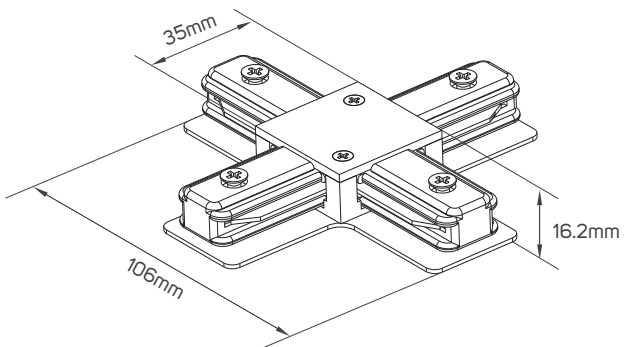

I DIMENSIONS

612470 - 612471

612472 - 612473

ACCESSORIES

Code No.	Model No.	Current Capacity	Body Color	Body Material
612468	ILSTRKISCW01	Max.10A	white	PC+copper
612469	ILSTRKISCB01	Max.10A	black	PC+copper
611455	ILSRKISCW01	Max.10A	white	PC+copper
611456	ILSRKISCW01	Max.10A	black	PC+copper
611457	ILSTRKLSCW01	Max.10A	white	PC+copper
611458	ILSTRKLSCB01	Max.10A	black	PC+copper
611459	ILSTRKTSCW01	Max.10A	white	PC+copper
611460	ILSTRKTSCB01	Max.10A	black	PC+copper
611461	ILSTRKXSCW01	Max.10A	white	PC+copper
611462	ILSTRKXSCB01	Max.10A	black	PC+copper
611731	ILSTPW01	Max.10A	white	PC+aluminum+steel
611732	ILSTPW02	Max.10A	black	PC+aluminum+steel

ACCESSORIES DIMENSIONS

612468 - 612469

612455 - 612456

612457 - 612458

612459 - 612460

612461 - 612462

611731 - 611732

APPLICATION PICTURE

This image is for display purpose only, the image may differ from the actual product, as the product is subject to modification provided without prior notice.

2 WIRES SURFACE MOUNTED TRACK LIGHT

**BEYOND LIGHT..
TO THE LAST DETAILS!**