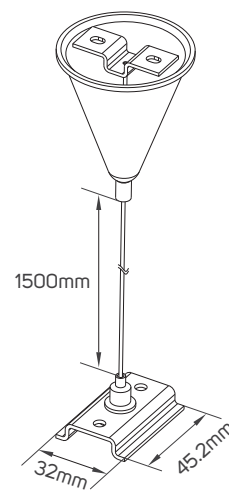

IP Rating	IP20
Voltage	AC220-240V
Frequency	50/60HZ
Mounting Type	Surface
Fixed or Adjustable	Fixed

SPECIFICATIONS

Code No.	Model No.	Current Capacity	Body Color	Body Material
612470	ILS1MWTRK01	Max.10A	matt white	aluminum+pure copper+PVC
612471	ILS1MBTRK01	Max.10A	matt black	aluminum+pure copper+PVC
612472	ILS2MWTRK01	Max.10A	matt white	aluminum+pure copper+PVC
612473	ILS2MBTRK01	Max.10A	matt black	aluminum+pure copper+PVC

I DIMENSIONS

612470 - 612471

612472 - 612473

ACCESSORIES

Code No.	Model No.	Current Capacity	Body Color	Body Material
612468	ILSTRKISCW01	Max.10A	white	PC+copper
612469	ILSTRKISCB01	Max.10A	black	PC+copper
611455	ILSRKISCW01	Max.10A	white	PC+copper
611456	ILSRKISCW01	Max.10A	black	PC+copper
611457	ILSTRKLSCW01	Max.10A	white	PC+copper
611458	ILSTRKLSCB01	Max.10A	black	PC+copper
611459	ILSTRKTSCW01	Max.10A	white	PC+copper
611460	ILSTRKTSCB01	Max.10A	black	PC+copper
611461	ILSTRKXSCW01	Max.10A	white	PC+copper
611462	ILSTRKXSCB01	Max.10A	black	PC+copper
611731	ILSTPW01	Max.10A	white	PC+aluminum+steel
611732	ILSTPW02	Max.10A	black	PC+aluminum+steel

ACCESSORIES DIMENSIONS

612468 - 612469

612455 - 612456

612457 - 612458

612459 - 612460

612461 - 612462

611731 - 611732

APPLICATION PICTURE

This image is for display purpose only, the image may differ from the actual product, as the product is subject to modification provided without prior notice.

2 WIRES SURFACE MOUNTED TRACK LIGHT

**BEYOND LIGHT..
TO THE LAST DETAILS!**