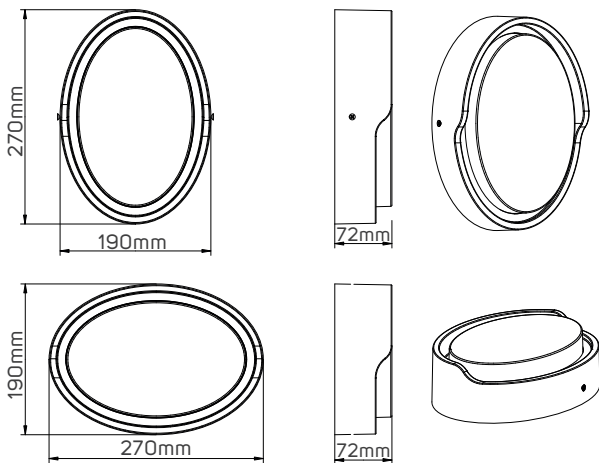

DIMENSIONS

Code No.	Model No.	Diameter	Height	Length	Width
521270	LS8WLWW02	230	72		
521271	LS8WLWW03	230	72		
521272	ILS12CLWW01		72	210	210
521273	ILS12CLWW02		72	210	210
521274	ILS12CLWW03		72	270	190
521275	ILS12CLWW04		72	270	190
521276	ILS12CLWW05		72	270	190
521277	ILS12CLWW06		72	250	170
521278	ILS12CLWW09		72	250	170
521279	ILS12CLWW10		72	250	170

DIMENSIONS

521270, 521271

521272, 521273

521274, 521275, 521276

521277, 521278, 521279

APPLICATION PICTURE

This image is for display purpose only, the image may differ from the actual product, as the product is subject to modification provided without prior notice.