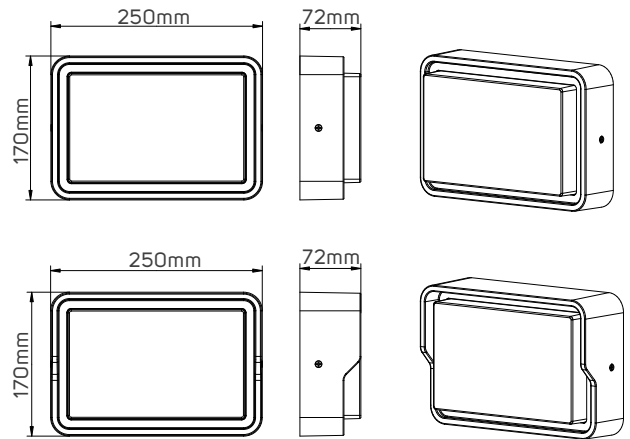

DIMENSIONS

Code No.	Model No.	Diameter	Height	Length	Width
521270	LS8WLWW02	230	72		
521271	LS8WLWW03	230	72		
521272	ILS12CLWW01		72	210	210
521273	ILS12CLWW02		72	210	210
521274	ILS12CLWW03		72	270	190
521275	ILS12CLWW04		72	270	190
521276	ILS12CLWW05		72	270	190
521277	ILS12CLWW06		72	250	170
521278	ILS12CLWW09		72	250	170
521279	ILS12CLWW10		72	250	170

DIMENSIONS

521270, 521271

521272, 521273

521274, 521275, 521276

521277, 521278, 521279

APPLICATION PICTURE

This image is for display purpose only, the image may differ from the actual product, as the product is subject to modification provided without prior notice.