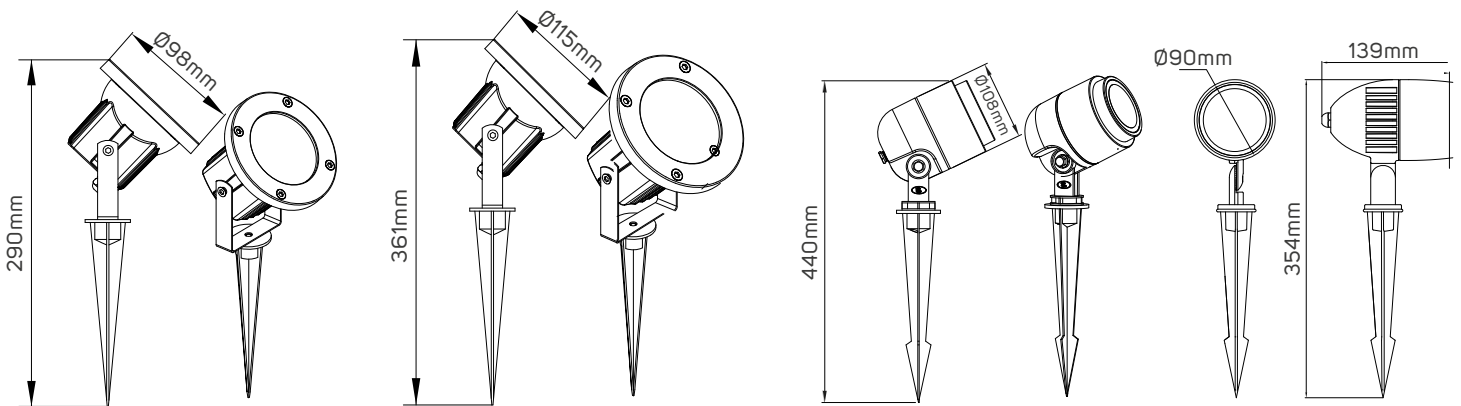

The most cost-effective outdoor spot light with **better efficient and performance**

LED SPIKE LUMINAIRE SERIES

PRODUCT INFORMATION

- Designed to produce both general and accent lighting while concealing the body of the device.
- Extreme reliability and high level of resistance to adverse weather conditions.
- ILLUS LED SPIKE Luminaire gives the customer the flexibility to choose between 7 models based on their specific need with lumen package from 30 lm to 870 lm.

SPECIFICATIONS

Code No.	Model No.	Power	Lumen	Efficacy	CCT	Body Color
521189	ILS3GSLBL01	3W	70	23	Blue	Dark gray
521192	ILS3GSLRD01	3W	54	18	Red	Dark gray
521190	ILS3GSLGR01	3W	356	119	Green	Dark gray
521191	ILS3GSLYE01	3W	30	10	Yellow	Dark gray
521259	ILS8GSLWW01	8W	550	69	3000K	Dark gray
521258	ILS12GSLWW01	12W	870	73	3000K	Dark gray
521266	ILS6GSLWW01	6W	580	97	3000K	New Black

DIMENSIONS

Code No.	Model No.	Diameter	Height	Length
521189	ILS3GSLBL01	98	290	
521192	ILS3GSLRD01	98	290	
521190	ILS3GSLGR01	98	290	
521191	ILS3GSLYE01	98	290	
521259	ILS8GSLWW01	90	354	139
521258	ILS12GSLWW01	108	440	
521266	ILS6GSLWW01	115	361	