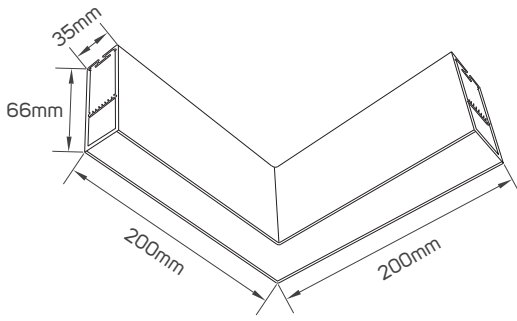

**BEYOND LIGHT..
TO THE LAST DETAILS!**

AREAS OF APPLICATION

Hospitality

Shopping Center

Commercial

Educational Center

TECHNICAL OPERATING & ELECTRICAL DATA

Body Material	Aluminum
Frame Material	PC
IP Rating	IP20
Voltage	AC220-240V
Frequency	50/60Hz
Mounting Type	Pendant
Beam Angle	112°
Ambient Temperature	-20~45°C
Dimming	Non Dimmable
Lamp Type	Indirect
Fixed or Adjustable	Fixed
Life Span	50000hrs

I DIMENSIONS

611507 - 611508 - 611509 - 611303 - 611304 - 611305 - 611306 - 611307 - 611308

This image is for display purpose only, the image may differ from the actual product, as the product is subject to modification provided without prior notice.