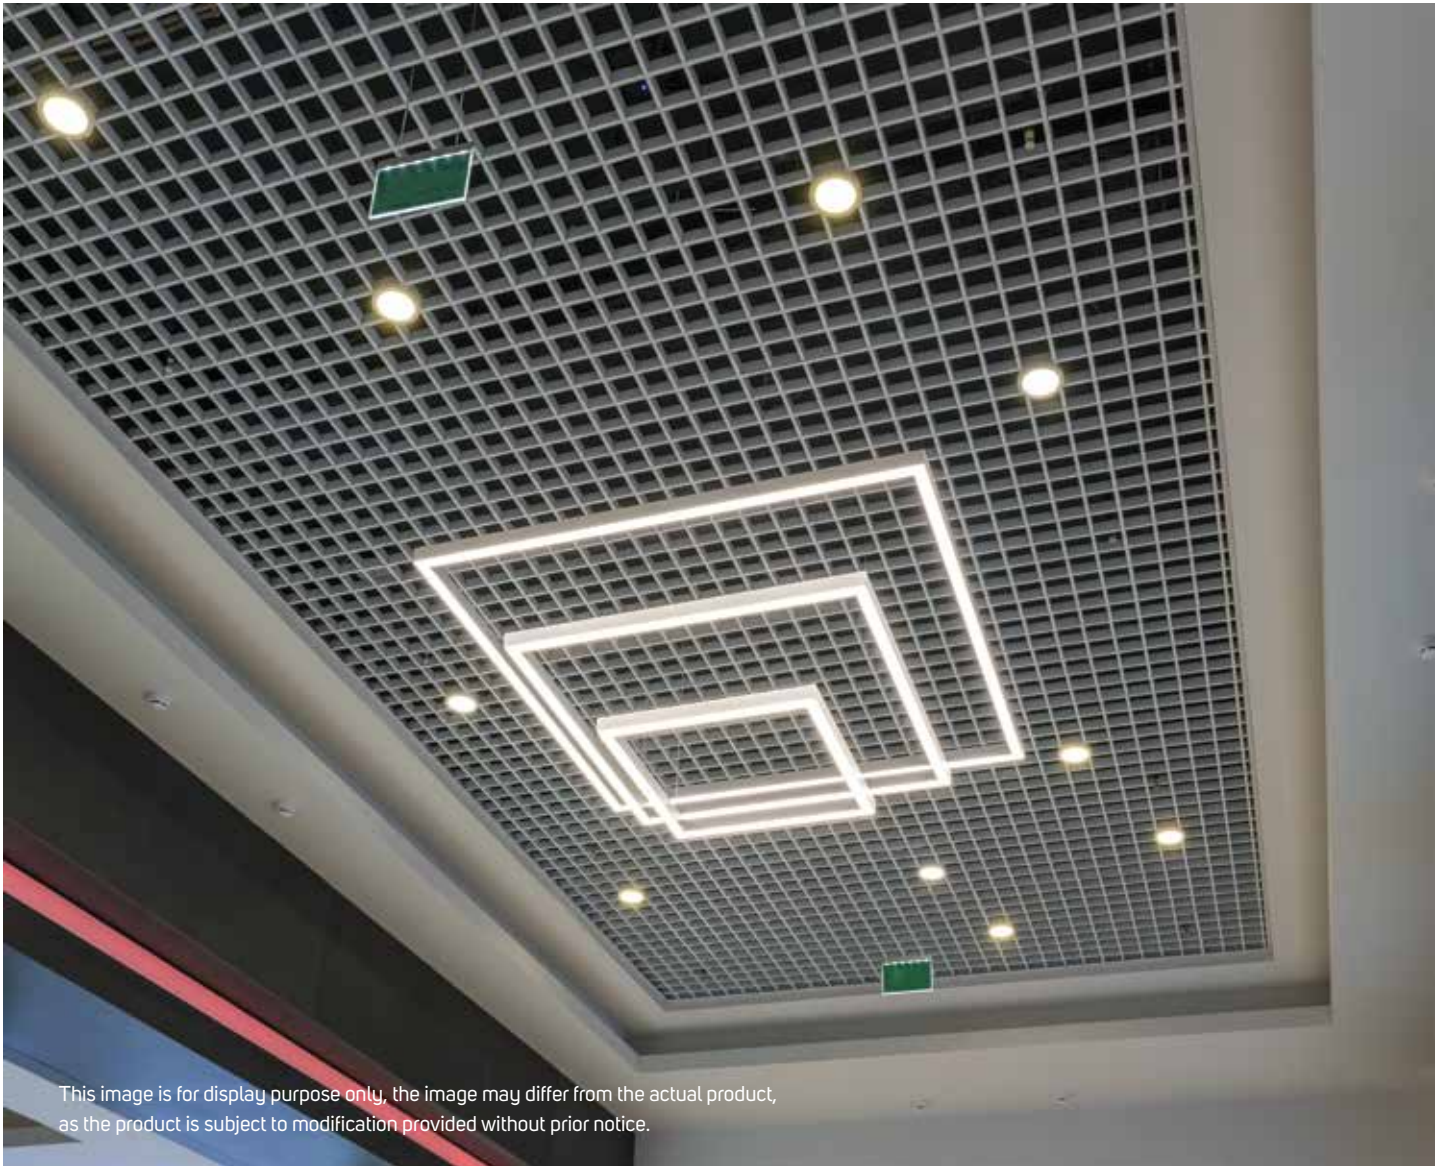

This image is for display purpose only, the image may differ from the actual product, as the product is subject to modification provided without prior notice.

LED PENDANT LINEAR LUMINAIRE (CORNER)

**BEYOND LIGHT..
TO THE LAST DETAILS!**