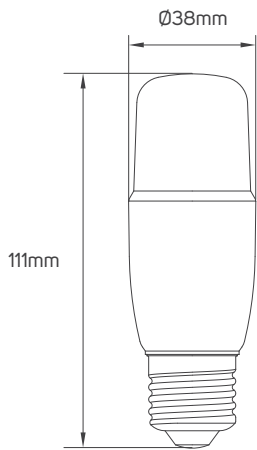

**BEYOND LIGHT..
TO THE LAST DETAILS!**

AREAS OF APPLICATION

Hospitality

Shopping Center

Commercial

Educational Center

TECHNICAL OPERATING & ELECTRICAL DATA

IP rating	IP20
Body Color	White
Body Material	Plastic
Lumen	from 800 to 1530lm/M+/-10%
Voltage	AC100-240V
Frequency	50/60Hz
Cap Type	E27
Beam Angle	200°
Dimming	Non-Dimmable
Lamp Type	Indirect
Fixed or Adjustable	Fixed
Life span	15000hrs

SPECIFICATIONS

Code No.	Model No.	Power	Lumen	Efficacy	CCT	Dimensions
612818	ILS7.5T37E27L930WW01	7.5W	800lm	106.67lm/W	3000K	Ø38x111mm
612819	ILS7.5T37E27L940NW01	7.5W	805lm	107.33lm/W	4000K	Ø38x111mm
612820	ILS7.5T37E27L950DL01	7.5W	810lm	108.00lm/W	5000K	Ø38x111mm
612821	ILS9T37E27L930WW01	9W	1020lm	113.33lm/W	3000K	Ø38x111mm
612822	ILS9T37E27L940NW01	9W	1030lm	114.44lm/W	4000K	Ø38x111mm
612823	ILS9T37E27L950DL01	9W	1050lm	116.67lm/W	5000K	Ø38x111mm
612824	ILS11T45E27L930WW01	11W	1510lm	137.27lm/W	3000K	Ø44.5x135.5mm
612825	ILS11T45E27L940NW01	11W	1520lm	138.18lm/W	4000K	Ø44.5x135.5mm
612826	ILS11T45E27L950DL01	11W	1530lm	139.09lm/W	5000K	Ø44.5x135.5mm

I DIMENSIONS

612818 - 612819 - 612820 - 612821 - 612822 - 612823

612824 - 612825 - 612826

APPLICATION PICTURE

This image is for display purpose only, the image may differ from the actual product, as the product is subject to modification provided without prior notice.