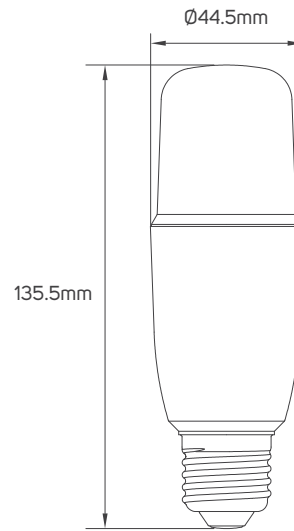

**BEYOND LIGHT..
TO THE LAST DETAILS!**

AREAS OF APPLICATION

Hospitality

Shopping Center

Commercial

Educational Center

TECHNICAL OPERATING & ELECTRICAL DATA

IP rating	IP20
Body Color	White
Body Material	Plastic
Lumen	from 800 to 1530lm/M+/-10%
Voltage	AC100-240V
Frequency	50/60Hz
Cap Type	E27
Beam Angle	200°
Dimming	Non-Dimmable
Lamp Type	Indirect
Fixed or Adjustable	Fixed
Life span	15000hrs

SPECIFICATIONS

Code No.	Model No.	Power	Lumen	Efficacy	CCT	Dimensions
612818	ILS7.5T37E27L930WW01	7.5W	800lm	106.67lm/W	3000K	Ø38x111mm
612819	ILS7.5T37E27L940NW01	7.5W	805lm	107.33lm/W	4000K	Ø38x111mm
612820	ILS7.5T37E27L950DL01	7.5W	810lm	108.00lm/W	5000K	Ø38x111mm
612821	ILS9T37E27L930WW01	9W	1020lm	113.33lm/W	3000K	Ø38x111mm
612822	ILS9T37E27L940NW01	9W	1030lm	114.44lm/W	4000K	Ø38x111mm
612823	ILS9T37E27L950DL01	9W	1050lm	116.67lm/W	5000K	Ø38x111mm
612824	ILS11T45E27L930WW01	11W	1510lm	137.27lm/W	3000K	Ø44.5x135.5mm
612825	ILS11T45E27L940NW01	11W	1520lm	138.18lm/W	4000K	Ø44.5x135.5mm
612826	ILS11T45E27L950DL01	11W	1530lm	139.09lm/W	5000K	Ø44.5x135.5mm

I DIMENSIONS

612818 - 612819 - 612820 - 612821 - 612822 - 612823

612824 - 612825 - 612826

APPLICATION PICTURE

This image is for display purpose only, the image may differ from the actual product, as the product is subject to modification provided without prior notice.