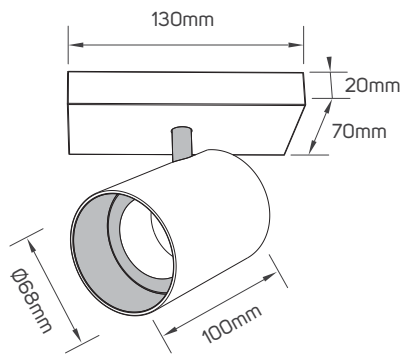

IP Rating	IP20
Body Material	Aluminum
Voltage	AC220-240V
Frequency	50/60Hz
Maximum Bulb Wattage	Max.9W
Cap Type	GU10
Mounting Type	Surface-mounted on Ceiling

SPECIFICATIONS

Code No.	Model No.	Body Color	Type of Frame
611987	ILSFSMCF01	white & black	fixed
611988	ILSFSMCF01	black	fixed
611521	ILSASMCF01	white & black	adjustable
611522	ILSASMCF01	black	adjustable
611527	ILSASMCF03	white & black	adjustable
611528	ILSASMCF03	black	adjustable
611529	ILSASMCF04	white & black	adjustable
611530	ILSASMCF04	black	adjustable
611533	ILSASMCF06	white & black	adjustable
611534	ILSASMCF06	black	adjustable
611989	ILSFSMCF02	white & black	fixed
611990	ILSFSMCF02	black	fixed
611991	ILSFSMCF03	white & black	fixed
611992	ILSFSMCF03	black	fixed

DIMENSIONS

611987 - 611988

611521 - 611522

611527 - 611528

DIMENSIONS

611529 - 611530

611533 - 611534

611989 - 611990

DIMENSIONS

611991 - 611992

611541 - 611542

611993 - 611994

DIMENSIONS

611995 - 611996

611997 - 611998

611999 - 612000

DIMENSIONS

612017 - 612018

612023 - 612024

APPLICATION PICTURE

This image is for display purpose only, the image may differ from the actual product, as the product is subject to modification provided without prior notice.