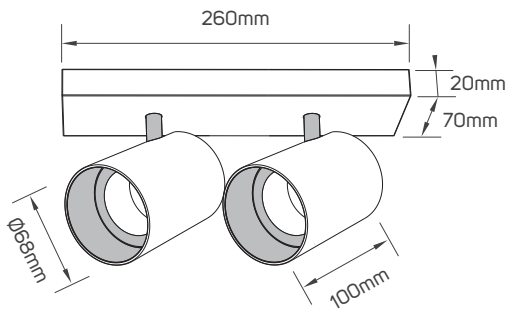

IP Rating	IP20
Body Material	Aluminum
Voltage	AC220-240V
Frequency	50/60Hz
Maximum Bulb Wattage	Max.9W
Cap Type	GU10
Mounting Type	Surface-mounted on Ceiling

SPECIFICATIONS

Code No.	Model No.	Body Color	Type of Frame
611987	ILSFSMCF01	white & black	fixed
611988	ILSFSMCF01	black	fixed
611521	ILSASMCF01	white & black	adjustable
611522	ILSASMCF01	black	adjustable
611527	ILSASMCF03	white & black	adjustable
611528	ILSASMCF03	black	adjustable
611529	ILSASMCF04	white & black	adjustable
611530	ILSASMCF04	black	adjustable
611533	ILSASMCF06	white & black	adjustable
611534	ILSASMCF06	black	adjustable
611989	ILSFSMCF02	white & black	fixed
611990	ILSFSMCF02	black	fixed
611991	ILSFSMCF03	white & black	fixed
611992	ILSFSMCF03	black	fixed

DIMENSIONS

611987 - 611988

611521 - 611522

611527 - 611528

DIMENSIONS

611529 - 611530

611533 - 611534

611989 - 611990

DIMENSIONS

611991 - 611992

611541 - 611542

611993 - 611994

DIMENSIONS

611995 - 611996

611997 - 611998

611999 - 612000

DIMENSIONS

612017 - 612018

612023 - 612024

APPLICATION PICTURE

This image is for display purpose only, the image may differ from the actual product, as the product is subject to modification provided without prior notice.