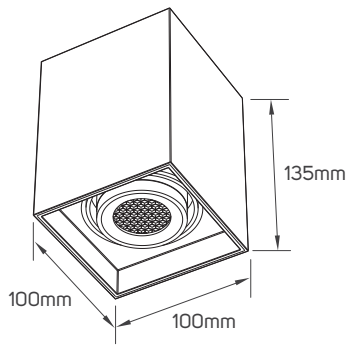

IP Rating	IP20
Body Material	Aluminum
Voltage	AC220-240V
Frequency	50/60Hz
Maximum Bulb Wattage	Max.9W
Cap Type	GU10
Mounting Type	Surface-mounted on Ceiling

SPECIFICATIONS

Code No.	Model No.	Body Color	Type of Frame
611987	ILSFSMCF01	white & black	fixed
611988	ILSFSMCF01	black	fixed
611521	ILSASMCF01	white & black	adjustable
611522	ILSASMCF01	black	adjustable
611527	ILSASMCF03	white & black	adjustable
611528	ILSASMCF03	black	adjustable
611529	ILSASMCF04	white & black	adjustable
611530	ILSASMCF04	black	adjustable
611533	ILSASMCF06	white & black	adjustable
611534	ILSASMCF06	black	adjustable
611989	ILSFSMCF02	white & black	fixed
611990	ILSFSMCF02	black	fixed
611991	ILSFSMCF03	white & black	fixed
611992	ILSFSMCF03	black	fixed

DIMENSIONS

611987 - 611988

611521 - 611522

611527 - 611528

DIMENSIONS

611529 - 611530

611533 - 611534

611989 - 611990

DIMENSIONS

611991 - 611992

611541 - 611542

611993 - 611994

DIMENSIONS

611995 - 611996

611997 - 611998

611999 - 612000

DIMENSIONS

612017 - 612018

612023 - 612024

APPLICATION PICTURE

This image is for display purpose only, the image may differ from the actual product, as the product is subject to modification provided without prior notice.