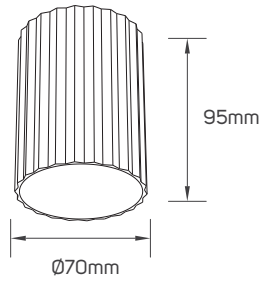

IP Rating	IP20
Body Material	Aluminum
Voltage	AC220-240V
Frequency	50/60Hz
Maximum Bulb Wattage	Max.9W
Cap Type	GU10
Mounting Type	Surface-mounted on Ceiling

SPECIFICATIONS

Code No.	Model No.	Body Color	Type of Frame
611987	ILSFSMCF01	white & black	fixed
611988	ILSFSMCF01	black	fixed
611521	ILSASMCF01	white & black	adjustable
611522	ILSASMCF01	black	adjustable
611527	ILSASMCF03	white & black	adjustable
611528	ILSASMCF03	black	adjustable
611529	ILSASMCF04	white & black	adjustable
611530	ILSASMCF04	black	adjustable
611533	ILSASMCF06	white & black	adjustable
611534	ILSASMCF06	black	adjustable
611989	ILSFSMCF02	white & black	fixed
611990	ILSFSMCF02	black	fixed
611991	ILSFSMCF03	white & black	fixed
611992	ILSFSMCF03	black	fixed

DIMENSIONS

611987 - 611988

611521 - 611522

611527 - 611528

DIMENSIONS

611529 - 611530

611533 - 611534

611989 - 611990

DIMENSIONS

611991 - 611992

611541 - 611542

611993 - 611994

DIMENSIONS

611995 - 611996

611997 - 611998

611999 - 612000

DIMENSIONS

612017 - 612018

612023 - 612024

APPLICATION PICTURE

This image is for display purpose only, the image may differ from the actual product, as the product is subject to modification provided without prior notice.