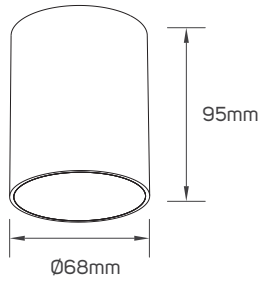

IP Rating	IP20
Body Material	Aluminum
Voltage	AC220-240V
Frequency	50/60Hz
Maximum Bulb Wattage	Max.9W
Cap Type	GU10
Mounting Type	Surface-mounted on Ceiling

SPECIFICATIONS

Code No.	Model No.	Body Color	Type of Frame
611987	ILSFSMCF01	white & black	fixed
611988	ILSFSMCF01	black	fixed
611521	ILSASMCF01	white & black	adjustable
611522	ILSASMCF01	black	adjustable
611527	ILSASMCF03	white & black	adjustable
611528	ILSASMCF03	black	adjustable
611529	ILSASMCF04	white & black	adjustable
611530	ILSASMCF04	black	adjustable
611533	ILSASMCF06	white & black	adjustable
611534	ILSASMCF06	black	adjustable
611989	ILSFSMCF02	white & black	fixed
611990	ILSFSMCF02	black	fixed
611991	ILSFSMCF03	white & black	fixed
611992	ILSFSMCF03	black	fixed

DIMENSIONS

611987 - 611988

611521 - 611522

611527 - 611528

DIMENSIONS

611529 - 611530

611533 - 611534

611989 - 611990

DIMENSIONS

611991 - 611992

611541 - 611542

611993 - 611994

DIMENSIONS

611995 - 611996

611997 - 611998

611999 - 612000

DIMENSIONS

612017 - 612018

612023 - 612024

APPLICATION PICTURE

This image is for display purpose only, the image may differ from the actual product, as the product is subject to modification provided without prior notice.