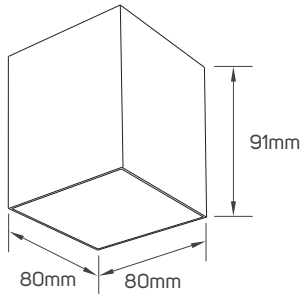

IP Rating	IP20
Body Material	Aluminum
Voltage	AC220-240V
Frequency	50/60Hz
Maximum Bulb Wattage	Max.9W
Cap Type	GU10
Mounting Type	Surface-mounted on Ceiling

SPECIFICATIONS

Code No.	Model No.	Body Color	Type of Frame
611987	ILSFSMCF01	white & black	fixed
611988	ILSFSMCF01	black	fixed
611521	ILSASMCF01	white & black	adjustable
611522	ILSASMCF01	black	adjustable
611527	ILSASMCF03	white & black	adjustable
611528	ILSASMCF03	black	adjustable
611529	ILSASMCF04	white & black	adjustable
611530	ILSASMCF04	black	adjustable
611533	ILSASMCF06	white & black	adjustable
611534	ILSASMCF06	black	adjustable
611989	ILSFSMCF02	white & black	fixed
611990	ILSFSMCF02	black	fixed
611991	ILSFSMCF03	white & black	fixed
611992	ILSFSMCF03	black	fixed

DIMENSIONS

611987 - 611988

611521 - 611522

611527 - 611528

DIMENSIONS

611529 - 611530

611533 - 611534

611989 - 611990

DIMENSIONS

611991 - 611992

611541 - 611542

611993 - 611994

DIMENSIONS

611995 - 611996

611997 - 611998

611999 - 612000

DIMENSIONS

612017 - 612018

612023 - 612024

APPLICATION PICTURE

This image is for display purpose only, the image may differ from the actual product, as the product is subject to modification provided without prior notice.