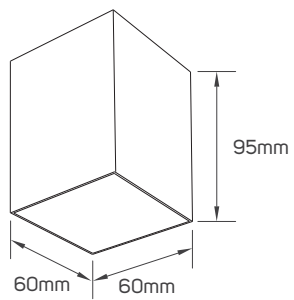

IP Rating	IP20
Body Material	Aluminum
Voltage	AC220-240V
Frequency	50/60Hz
Maximum Bulb Wattage	Max.9W
Cap Type	GU10
Mounting Type	Surface-mounted on Ceiling

SPECIFICATIONS

Code No.	Model No.	Body Color	Type of Frame
611987	ILSFSMCF01	white & black	fixed
611988	ILSFSMCF01	black	fixed
611521	ILSASMCF01	white & black	adjustable
611522	ILSASMCF01	black	adjustable
611527	ILSASMCF03	white & black	adjustable
611528	ILSASMCF03	black	adjustable
611529	ILSASMCF04	white & black	adjustable
611530	ILSASMCF04	black	adjustable
611533	ILSASMCF06	white & black	adjustable
611534	ILSASMCF06	black	adjustable
611989	ILSFSMCF02	white & black	fixed
611990	ILSFSMCF02	black	fixed
611991	ILSFSMCF03	white & black	fixed
611992	ILSFSMCF03	black	fixed

DIMENSIONS

611987 - 611988

611521 - 611522

611527 - 611528

DIMENSIONS

611529 - 611530

611533 - 611534

611989 - 611990

DIMENSIONS

611991 - 611992

611541 - 611542

611993 - 611994

DIMENSIONS

611995 - 611996

611997 - 611998

611999 - 612000

DIMENSIONS

612017 - 612018

612023 - 612024

APPLICATION PICTURE

This image is for display purpose only, the image may differ from the actual product, as the product is subject to modification provided without prior notice.