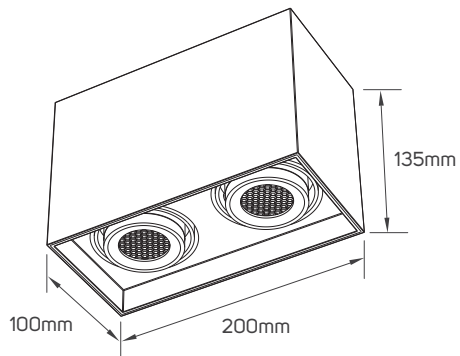

IP Rating	IP20
Body Material	Aluminum
Voltage	AC220-240V
Frequency	50/60Hz
Maximum Bulb Wattage	Max.9W
Cap Type	GU10
Mounting Type	Surface-mounted on Ceiling

SPECIFICATIONS

Code No.	Model No.	Body Color	Type of Frame
611987	ILSFSMCF01	white & black	fixed
611988	ILSFSMCF01	black	fixed
611521	ILSASMCF01	white & black	adjustable
611522	ILSASMCF01	black	adjustable
611527	ILSASMCF03	white & black	adjustable
611528	ILSASMCF03	black	adjustable
611529	ILSASMCF04	white & black	adjustable
611530	ILSASMCF04	black	adjustable
611533	ILSASMCF06	white & black	adjustable
611534	ILSASMCF06	black	adjustable
611989	ILSFSMCF02	white & black	fixed
611990	ILSFSMCF02	black	fixed
611991	ILSFSMCF03	white & black	fixed
611992	ILSFSMCF03	black	fixed

DIMENSIONS

611987 - 611988

611521 - 611522

611527 - 611528

DIMENSIONS

611529 - 611530

611533 - 611534

611989 - 611990

DIMENSIONS

611991 - 611992

611541 - 611542

611993 - 611994

DIMENSIONS

611995 - 611996

611997 - 611998

611999 - 612000

DIMENSIONS

612017 - 612018

612023 - 612024

APPLICATION PICTURE

This image is for display purpose only, the image may differ from the actual product, as the product is subject to modification provided without prior notice.