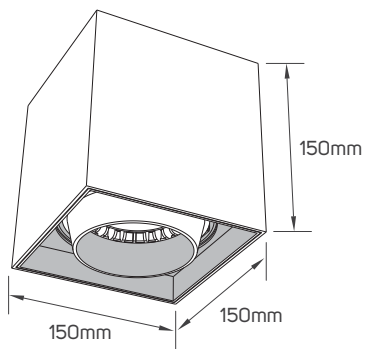

IP Rating	IP20
Body Material	Aluminum
Voltage	AC220-240V
Frequency	50/60Hz
Maximum Bulb Wattage	Max.9W
Cap Type	GU10
Mounting Type	Surface-mounted on Ceiling

SPECIFICATIONS

Code No.	Model No.	Body Color	Type of Frame
611987	ILSFSMCF01	white & black	fixed
611988	ILSFSMCF01	black	fixed
611521	ILSASMCF01	white & black	adjustable
611522	ILSASMCF01	black	adjustable
611527	ILSASMCF03	white & black	adjustable
611528	ILSASMCF03	black	adjustable
611529	ILSASMCF04	white & black	adjustable
611530	ILSASMCF04	black	adjustable
611533	ILSASMCF06	white & black	adjustable
611534	ILSASMCF06	black	adjustable
611989	ILSFSMCF02	white & black	fixed
611990	ILSFSMCF02	black	fixed
611991	ILSFSMCF03	white & black	fixed
611992	ILSFSMCF03	black	fixed

DIMENSIONS

611987 - 611988

611521 - 611522

611527 - 611528

DIMENSIONS

611529 - 611530

611533 - 611534

611989 - 611990

DIMENSIONS

611991 - 611992

611541 - 611542

611993 - 611994

DIMENSIONS

611995 - 611996

611997 - 611998

611999 - 612000

DIMENSIONS

612017 - 612018

612023 - 612024

APPLICATION PICTURE

This image is for display purpose only, the image may differ from the actual product, as the product is subject to modification provided without prior notice.