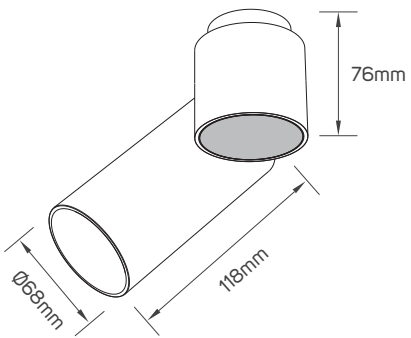

IP Rating	IP20
Body Material	Aluminum
Voltage	AC220-240V
Frequency	50/60Hz
Maximum Bulb Wattage	Max.9W
Cap Type	GU10
Mounting Type	Surface-mounted on Ceiling

SPECIFICATIONS

Code No.	Model No.	Body Color	Type of Frame
611987	ILSFSMCF01	white & black	fixed
611988	ILSFSMCF01	black	fixed
611521	ILSASMCF01	white & black	adjustable
611522	ILSASMCF01	black	adjustable
611527	ILSASMCF03	white & black	adjustable
611528	ILSASMCF03	black	adjustable
611529	ILSASMCF04	white & black	adjustable
611530	ILSASMCF04	black	adjustable
611533	ILSASMCF06	white & black	adjustable
611534	ILSASMCF06	black	adjustable
611989	ILSFSMCF02	white & black	fixed
611990	ILSFSMCF02	black	fixed
611991	ILSFSMCF03	white & black	fixed
611992	ILSFSMCF03	black	fixed

DIMENSIONS

611987 - 611988

611521 - 611522

611527 - 611528

DIMENSIONS

611529 - 611530

611533 - 611534

611989 - 611990

DIMENSIONS

611991 - 611992

611541 - 611542

611993 - 611994

DIMENSIONS

611995 - 611996

611997 - 611998

611999 - 612000

DIMENSIONS

612017 - 612018

612023 - 612024

APPLICATION PICTURE

This image is for display purpose only, the image may differ from the actual product, as the product is subject to modification provided without prior notice.