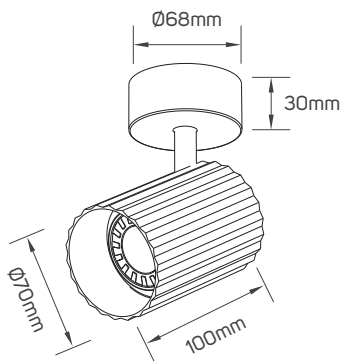

IP Rating	IP20
Body Material	Aluminum
Voltage	AC220-240V
Frequency	50/60Hz
Maximum Bulb Wattage	Max.9W
Cap Type	GU10
Mounting Type	Surface-mounted on Ceiling

SPECIFICATIONS

Code No.	Model No.	Body Color	Type of Frame
611987	ILSFSMCF01	white & black	fixed
611988	ILSFSMCF01	black	fixed
611521	ILSASMCF01	white & black	adjustable
611522	ILSASMCF01	black	adjustable
611527	ILSASMCF03	white & black	adjustable
611528	ILSASMCF03	black	adjustable
611529	ILSASMCF04	white & black	adjustable
611530	ILSASMCF04	black	adjustable
611533	ILSASMCF06	white & black	adjustable
611534	ILSASMCF06	black	adjustable
611989	ILSFSMCF02	white & black	fixed
611990	ILSFSMCF02	black	fixed
611991	ILSFSMCF03	white & black	fixed
611992	ILSFSMCF03	black	fixed

DIMENSIONS

611987 - 611988

611521 - 611522

611527 - 611528

DIMENSIONS

611529 - 611530

611533 - 611534

611989 - 611990

DIMENSIONS

611991 - 611992

611541 - 611542

611993 - 611994

DIMENSIONS

611995 - 611996

611997 - 611998

611999 - 612000

DIMENSIONS

612017 - 612018

612023 - 612024

APPLICATION PICTURE

This image is for display purpose only, the image may differ from the actual product, as the product is subject to modification provided without prior notice.