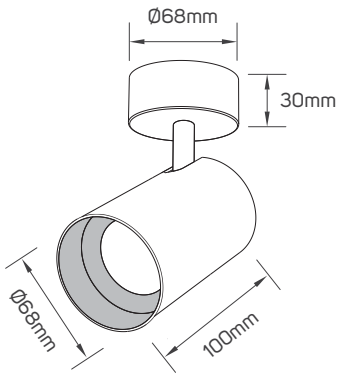

IP Rating	IP20
Body Material	Aluminum
Voltage	AC220-240V
Frequency	50/60Hz
Maximum Bulb Wattage	Max.9W
Cap Type	GU10
Mounting Type	Surface-mounted on Ceiling

SPECIFICATIONS

Code No.	Model No.	Body Color	Type of Frame
611987	ILSFSMCF01	white & black	fixed
611988	ILSFSMCF01	black	fixed
611521	ILSASMCF01	white & black	adjustable
611522	ILSASMCF01	black	adjustable
611527	ILSASMCF03	white & black	adjustable
611528	ILSASMCF03	black	adjustable
611529	ILSASMCF04	white & black	adjustable
611530	ILSASMCF04	black	adjustable
611533	ILSASMCF06	white & black	adjustable
611534	ILSASMCF06	black	adjustable
611989	ILSFSMCF02	white & black	fixed
611990	ILSFSMCF02	black	fixed
611991	ILSFSMCF03	white & black	fixed
611992	ILSFSMCF03	black	fixed

DIMENSIONS

611987 - 611988

611521 - 611522

611527 - 611528

DIMENSIONS

611529 - 611530

611533 - 611534

611989 - 611990

DIMENSIONS

611991 - 611992

611541 - 611542

611993 - 611994

DIMENSIONS

611995 - 611996

611997 - 611998

611999 - 612000

DIMENSIONS

612017 - 612018

612023 - 612024

APPLICATION PICTURE

This image is for display purpose only, the image may differ from the actual product, as the product is subject to modification provided without prior notice.