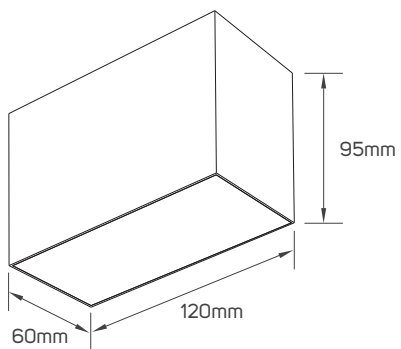

IP Rating	IP20
Body Material	Aluminum
Voltage	AC220-240V
Frequency	50/60Hz
Maximum Bulb Wattage	Max.9W
Cap Type	GU10
Mounting Type	Surface-mounted on Ceiling

SPECIFICATIONS

Code No.	Model No.	Body Color	Type of Frame
611987	ILSFSMCF01	white & black	fixed
611988	ILSFSMCF01	black	fixed
611521	ILSASMCF01	white & black	adjustable
611522	ILSASMCF01	black	adjustable
611527	ILSASMCF03	white & black	adjustable
611528	ILSASMCF03	black	adjustable
611529	ILSASMCF04	white & black	adjustable
611530	ILSASMCF04	black	adjustable
611533	ILSASMCF06	white & black	adjustable
611534	ILSASMCF06	black	adjustable
611989	ILSFSMCF02	white & black	fixed
611990	ILSFSMCF02	black	fixed
611991	ILSFSMCF03	white & black	fixed
611992	ILSFSMCF03	black	fixed

DIMENSIONS

611987 - 611988

611521 - 611522

611527 - 611528

DIMENSIONS

611529 - 611530

611533 - 611534

611989 - 611990

DIMENSIONS

611991 - 611992

611541 - 611542

611993 - 611994

DIMENSIONS

611995 - 611996

611997 - 611998

611999 - 612000

DIMENSIONS

612017 - 612018

612023 - 612024

APPLICATION PICTURE

This image is for display purpose only, the image may differ from the actual product, as the product is subject to modification provided without prior notice.