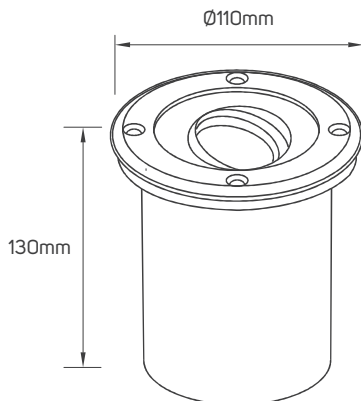

Industrial

Shopping Center

Garden

Commercial

Educational Center

TECHNICAL OPERATING & ELECTRICAL DATA

IP Rating	IP65&67
Body Color	Grey+Black
Body Material	Aluminum
Frame Color	Stainless Steel
Frame Material	SS304
Voltage	AC220-240V
Frequency	50/60Hz
Mounting Type	Recessed In-ground
Type of Frame	Adjustable

SPECIFICATIONS

Code No.	Model No.	Max. Bulb Wattage	Cap Type
612175	ILSRMOIGF01	Max.9W	GU10
612176	ILSRMOIGF02	Max.9W	GU10

DIMENSIONS

612175

612176

APPLICATION PICTURE

This image is for display purpose only, the image may differ from the actual product, as the product is subject to modification provided without prior notice.