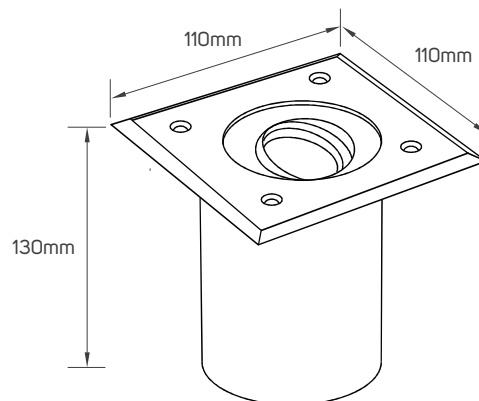

Industrial

Shopping Center

Garden

Commercial

Educational Center

TECHNICAL OPERATING & ELECTRICAL DATA

IP Rating	IP65&67
Body Color	Grey+Black
Body Material	Aluminum
Frame Color	Stainless Steel
Frame Material	SS304
Voltage	AC220-240V
Frequency	50/60Hz
Mounting Type	Recessed In-ground
Type of Frame	Adjustable

SPECIFICATIONS

Code No.	Model No.	Max. Bulb Wattage	Cap Type
612175	ILSRMOIGF01	Max.9W	GU10
612176	ILSRMOIGF02	Max.9W	GU10

DIMENSIONS

612175

612176

APPLICATION PICTURE

This image is for display purpose only, the image may differ from the actual product, as the product is subject to modification provided without prior notice.