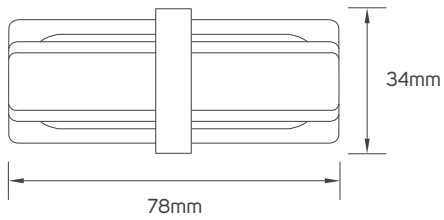

ACCESSORIES

Code No.	Model No.	IP Rating	Body Color	Current Capacity	Body Material
613354	ILSTRKISCW02	20	Matt white	Max.10A	Copper + Plastic
613355	ILSTRKISCB02	20	Matt black	Max.10A	Copper + Plastic
613356	ILSTRKPW01	20	Matt white	Max.10A	PC+Aluminum+Steel
613357	ILSTRKPB01	20	Matt black	Max.10A	PC+Aluminum+Steel
613362	ILSTRKFIXC01	20	Chrome		Metal

ACCESSORIES DIMENSIONS

613354 - 613355