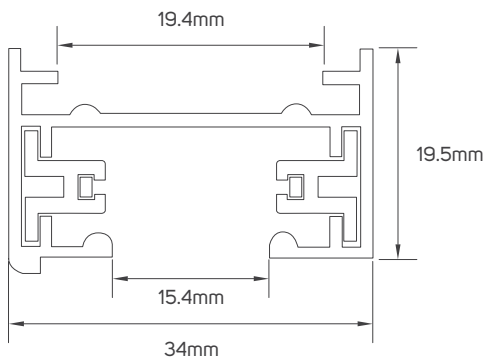

## TECHNICAL OPERATING & ELECTRICAL DATA

|               |                 |
|---------------|-----------------|
| IP Rating     | IP20            |
| Voltage       | AC220-240V      |
| Frequency     | 50/60Hz         |
| Mounting Type | Surface Mounted |
| Type of Track | Fixed           |

## SPECIFICATIONS

| Code No. | Model No.   | Body Color | Current Capacity | Body Material            |
|----------|-------------|------------|------------------|--------------------------|
| 613358   | ILS1MWTRK02 | Matt white | Max.10A          | Aluminum+Pure Copper+PVC |
| 613359   | ILS1MBTRK02 | Matt black | Max.10A          | Auminum+Pure Copper+PVC  |
| 613360   | ILS2MWTRK02 | Matt white | Max.10A          | Aluminum+Pure Copper+PVC |
| 613361   | ILS2MBTRK02 | Matt black | Max.10A          | Aluminum+Pure Copper+PVC |

## DIMENSIONS

613358 - 613359 - 613360 - 613361

## ACCESSORIES DIMENSIONS

613354 - 613355

613356 - 613357

613362