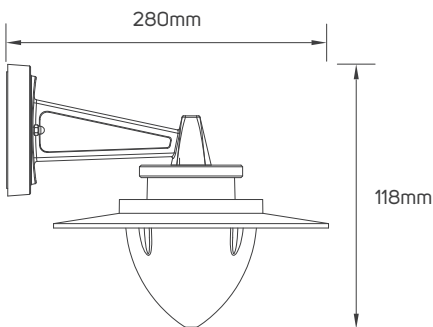

DIMENSIONS

521150

521268

APPLICATION PICTURE

This image is for display purpose only, the image may differ from the actual product, as the product is subject to modification provided without prior notice.

LED SURFACE-MOUNTED LUMINAIRE (WALL) SERIES