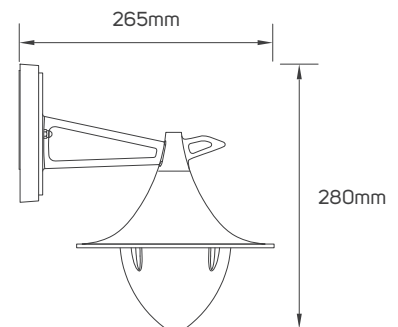

DIMENSIONS

521150

521268

APPLICATION PICTURE

This image is for display purpose only, the image may differ from the actual product, as the product is subject to modification provided without prior notice.

LED SURFACE-MOUNTED LUMINAIRE (WALL) SERIES