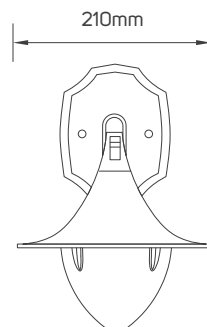

DIMENSIONS

521150

521268

APPLICATION PICTURE

This image is for display purpose only, the image may differ from the actual product, as the product is subject to modification provided without prior notice.

LED SURFACE-MOUNTED LUMINAIRE (WALL) SERIES