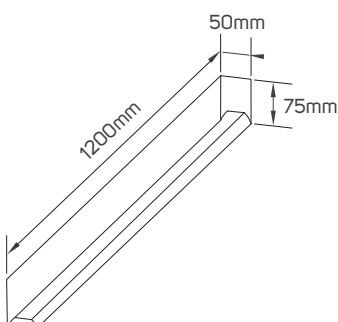

**BEYOND LIGHT..
TO THE LAST DETAILS!**

AREAS OF APPLICATION

Hospitality

Shopping Center

Commercial

Educational Center

TECHNICAL OPERATING & ELECTRICAL DATA

Body Material	Aluminum
IP Rating	IP20
Lumen	3300-3650lm/M+/-10%
Voltage	AC220-240V
Frequency	50/60Hz
Beam Angle	110°
Dimming	Non Dimmable
Mounting Type	Mounted on Ceiling (Pendant)
Fixed or Adjustable	Fixed
Life Span	50000h

DIMENSIONS

APPLICATION PICTURE

This image is for display purpose only, the image may differ from the actual product, as the product is subject to modification provided without prior notice.

LED PENDANT LINEAR LUMINAIRE SERIES