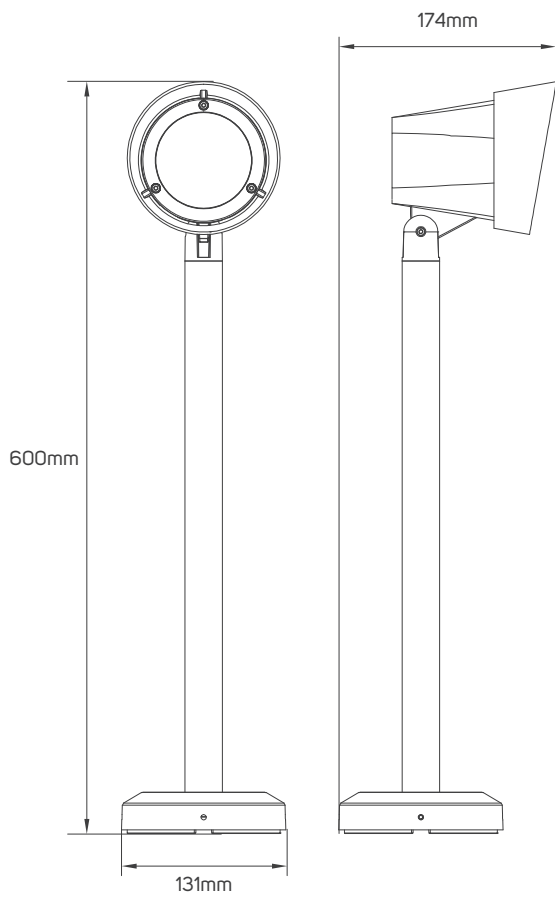

Educational Center

TECHNICAL OPERATING & ELECTRICAL DATA

Body Color	Dark Gray
Body Material	Aluminum
IP Rating	IP65
Voltage	AC220-240V
Frequency	50/60Hz
Dimming	Non Dimmable
Mounting Type	Surface-Mounted
Fixed or Adjustable	Adjustable
Life Span	30000h

SPECIFICATIONS

Code No.	Model No.	Max. Wattage	Cap Type
541130	ILSSMOPJF02	Max.20w	GU10
541132	ILSSMOPJF03	Max.20w	GU10

DIMENSIONS

541130

541132

**SURFACE
MOUNTED
LUMINAIRE
(PROJECTOR)**

**BEYOND LIGHT..
TO THE LAST DETAILS!**