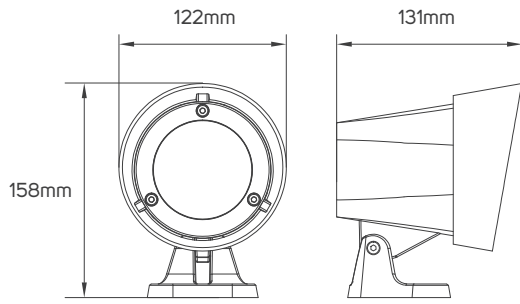

Educational Center

TECHNICAL OPERATING & ELECTRICAL DATA

Body Color	Dark Gray
Body Material	Aluminum
IP Rating	IP65
Voltage	AC220-240V
Frequency	50/60Hz
Dimming	Non Dimmable
Mounting Type	Surface-Mounted
Fixed or Adjustable	Adjustable
Life Span	30000h

SPECIFICATIONS

Code No.	Model No.	Max. Wattage	Cap Type
541130	ILSSMOPJF02	Max.20w	GU10
541132	ILSSMOPJF03	Max.20w	GU10

DIMENSIONS

541130

541132

**SURFACE
MOUNTED
LUMINAIRE
(PROJECTOR)**

**BEYOND LIGHT..
TO THE LAST DETAILS!**