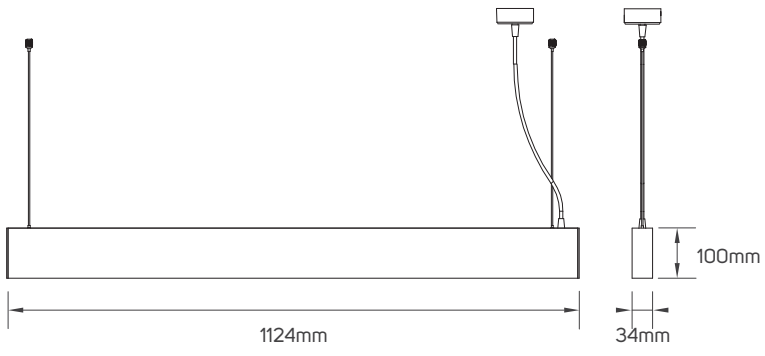

**BEYOND LIGHT..
TO THE LAST DETAILS!**

AREAS OF APPLICATION

Hospitality

Shopping Center

Commercial

Educational Center

TECHNICAL OPERATING & ELECTRICAL DATA

Body Material	Aluminum+Plastic
IP Rating	IP20
Lumen	2850-3800lm/M+/-10%
Voltage	AC220-240V
Frequency	50/60Hz
Beam Angle	48°
Dimming	Non Dimmable
Mounting Type	Mounted on Ceiling
Type of Frame	Fixed
Life Span	30000h

I DIMENSIONS

611595 - 611596 - 611597 - 611598 - 611599 - 611600 - 611601 - 611602 - 611603 - 611604 - 611605 - 611606

APPLICATION PICTURE

This image is for display purpose only, the image may differ from the actual product, as the product is subject to modification provided without prior notice.