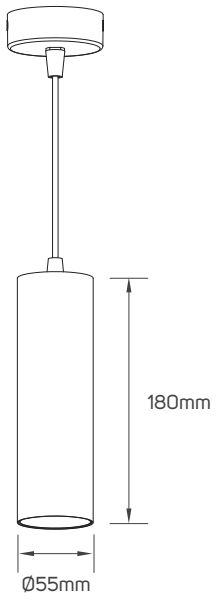

IP Rating	IP20
Body Material	Aluminum
Voltage	AC220-240V
Frequency	50/60Hz
Maximum Bulb Wattage	Max.9W
Cap Type	GU10
Mounting Type	Surface-Mounted on Ceiling
Type of Frame	Adjustable

SPECIFICATIONS

Code No.	Model No.	Body Color
612131	ILSFMPF70	white+black
612132	ILSFMPF70	black
612133	ILSFMPF71	white+black
612134	ILSFMPF71	black

DIMENSIONS

612131 - 612132

612133 - 612134

612131 - 612132

612133 - 612134

APPLICATION PICTURE

This image is for display purpose only, the image may differ from the actual product, as the product is subject to modification provided without prior notice.