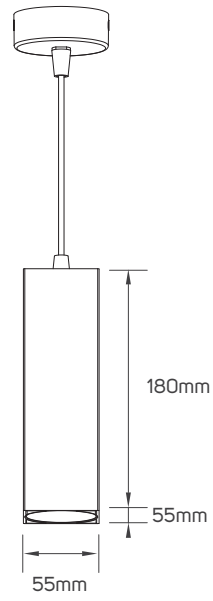

IP Rating	IP20
Body Material	Aluminum
Voltage	AC220-240V
Frequency	50/60Hz
Maximum Bulb Wattage	Max.9W
Cap Type	GU10
Mounting Type	Surface-Mounted on Ceiling
Type of Frame	Adjustable

SPECIFICATIONS

Code No.	Model No.	Body Color
612131	ILSFMPF70	white+black
612132	ILSFMPF70	black
612133	ILSFMPF71	white+black
612134	ILSFMPF71	black

DIMENSIONS

612131 - 612132

612133 - 612134

612131 - 612132

612133 - 612134

APPLICATION PICTURE

This image is for display purpose only, the image may differ from the actual product, as the product is subject to modification provided without prior notice.