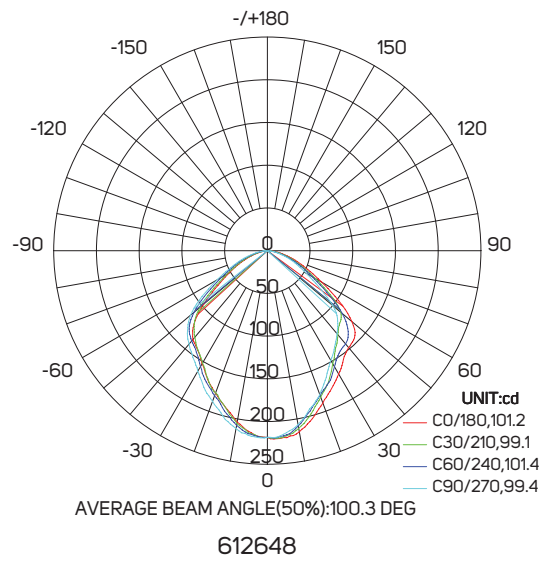

SPECIFICATIONS

| Code No. | Model No. | Power | Lumen | Efficacy | CCT | Beam Angle |
|----------|------------------------|-------|-------|-----------|-------|------------|
| 612643 | ILS60D5.7GU10L927WW01 | 5.7W | 400lm | 70.18lm/W | 2700K | 60° |
| 612644 | ILS60D5.7GU10L930WW01 | 5.7W | 410lm | 71.93lm/W | 3000K | 60° |
| 612645 | ILS60D5.7GU10L940NW01 | 5.7W | 430lm | 75.44lm/W | 4000K | 60° |
| 612646 | ILS60D5.7GU10L950DL01 | 5.7W | 440lm | 77.19lm/W | 5000K | 60° |
| 612647 | ILS110D5.7GU10L927WW01 | 5.7W | 410lm | 71.93lm/W | 2700K | 110° |
| 612648 | ILS110D5.7GU10L930WW01 | 5.7W | 420lm | 73.68lm/W | 3000K | 110° |
| 612649 | ILS110D5.7GU10L940NW01 | 5.7W | 440lm | 77.19lm/W | 4000K | 110° |
| 612650 | ILS110D5.7GU10L950DL01 | 5.7W | 450lm | 78.95lm/W | 5000K | 110° |

DIMENSIONS

612643 - 612644 - 612645 - 612646 - 612647 - 612648 - 612649 - 612650

PHOTOMETRIC DATA

612643

612644

APPLICATION PICTURE

This image is for display purpose only, the image may differ from the actual product, as the product is subject to modification provided without prior notice.