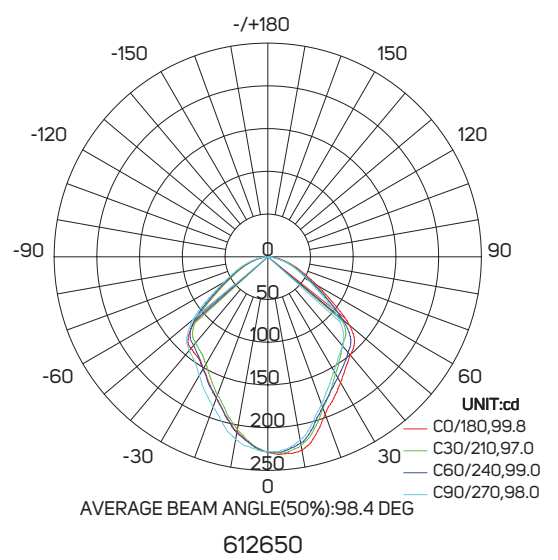

SPECIFICATIONS

| Code No. | Model No. | Power | Lumen | Efficacy | CCT | Beam Angle |
|----------|------------------------|-------|-------|-----------|-------|------------|
| 612643 | ILS60D5.7GU10L927WW01 | 5.7W | 400lm | 70.18lm/W | 2700K | 60° |
| 612644 | ILS60D5.7GU10L930WW01 | 5.7W | 410lm | 71.93lm/W | 3000K | 60° |
| 612645 | ILS60D5.7GU10L940NW01 | 5.7W | 430lm | 75.44lm/W | 4000K | 60° |
| 612646 | ILS60D5.7GU10L950DL01 | 5.7W | 440lm | 77.19lm/W | 5000K | 60° |
| 612647 | ILS110D5.7GU10L927WW01 | 5.7W | 410lm | 71.93lm/W | 2700K | 110° |
| 612648 | ILS110D5.7GU10L930WW01 | 5.7W | 420lm | 73.68lm/W | 3000K | 110° |
| 612649 | ILS110D5.7GU10L940NW01 | 5.7W | 440lm | 77.19lm/W | 4000K | 110° |
| 612650 | ILS110D5.7GU10L950DL01 | 5.7W | 450lm | 78.95lm/W | 5000K | 110° |

DIMENSIONS

612643 - 612644 - 612645 - 612646 - 612647 - 612648 - 612649 - 612650

PHOTOMETRIC DATA

612643

612644

APPLICATION PICTURE

This image is for display purpose only, the image may differ from the actual product, as the product is subject to modification provided without prior notice.