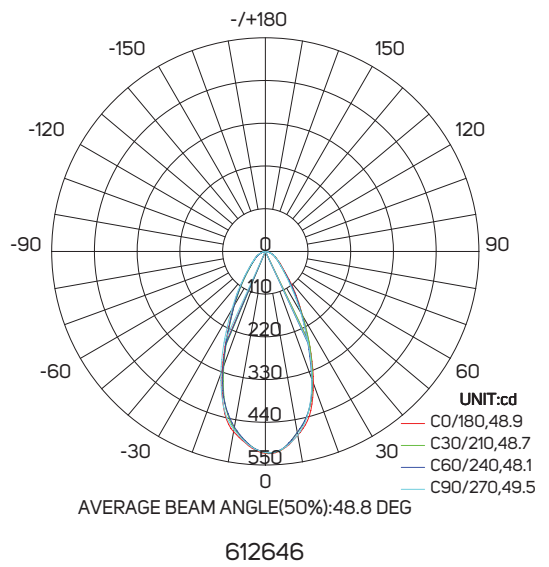

SPECIFICATIONS

| Code No. | Model No. | Power | Lumen | Efficacy | CCT | Beam Angle |
|----------|------------------------|-------|-------|-----------|-------|------------|
| 612643 | ILS60D5.7GU10L927WW01 | 5.7W | 400lm | 70.18lm/W | 2700K | 60° |
| 612644 | ILS60D5.7GU10L930WW01 | 5.7W | 410lm | 71.93lm/W | 3000K | 60° |
| 612645 | ILS60D5.7GU10L940NW01 | 5.7W | 430lm | 75.44lm/W | 4000K | 60° |
| 612646 | ILS60D5.7GU10L950DL01 | 5.7W | 440lm | 77.19lm/W | 5000K | 60° |
| 612647 | ILS110D5.7GU10L927WW01 | 5.7W | 410lm | 71.93lm/W | 2700K | 110° |
| 612648 | ILS110D5.7GU10L930WW01 | 5.7W | 420lm | 73.68lm/W | 3000K | 110° |
| 612649 | ILS110D5.7GU10L940NW01 | 5.7W | 440lm | 77.19lm/W | 4000K | 110° |
| 612650 | ILS110D5.7GU10L950DL01 | 5.7W | 450lm | 78.95lm/W | 5000K | 110° |

DIMENSIONS

612643 - 612644 - 612645 - 612646 - 612647 - 612648 - 612649 - 612650

PHOTOMETRIC DATA

612643

612644

APPLICATION PICTURE

This image is for display purpose only, the image may differ from the actual product, as the product is subject to modification provided without prior notice.