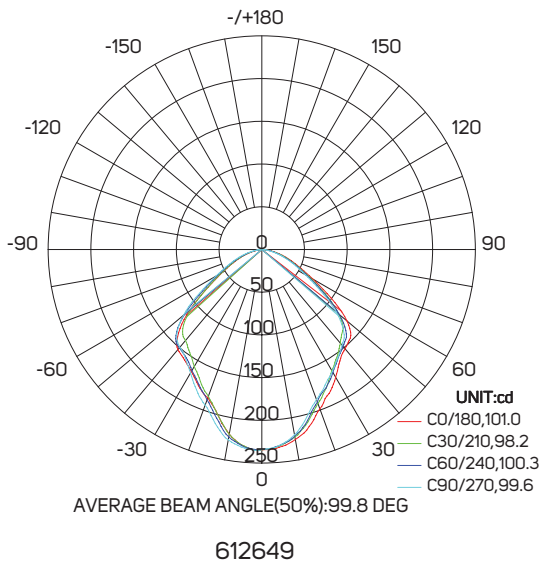

SPECIFICATIONS

| Code No. | Model No. | Power | Lumen | Efficacy | CCT | Beam Angle |
|----------|------------------------|-------|-------|-----------|-------|------------|
| 612643 | ILS60D5.7GU10L927WW01 | 5.7W | 400lm | 70.18lm/W | 2700K | 60° |
| 612644 | ILS60D5.7GU10L930WW01 | 5.7W | 410lm | 71.93lm/W | 3000K | 60° |
| 612645 | ILS60D5.7GU10L940NW01 | 5.7W | 430lm | 75.44lm/W | 4000K | 60° |
| 612646 | ILS60D5.7GU10L950DL01 | 5.7W | 440lm | 77.19lm/W | 5000K | 60° |
| 612647 | ILS110D5.7GU10L927WW01 | 5.7W | 410lm | 71.93lm/W | 2700K | 110° |
| 612648 | ILS110D5.7GU10L930WW01 | 5.7W | 420lm | 73.68lm/W | 3000K | 110° |
| 612649 | ILS110D5.7GU10L940NW01 | 5.7W | 440lm | 77.19lm/W | 4000K | 110° |
| 612650 | ILS110D5.7GU10L950DL01 | 5.7W | 450lm | 78.95lm/W | 5000K | 110° |

DIMENSIONS

612643 - 612644 - 612645 - 612646 - 612647 - 612648 - 612649 - 612650

PHOTOMETRIC DATA

612643

612644

APPLICATION PICTURE

This image is for display purpose only, the image may differ from the actual product, as the product is subject to modification provided without prior notice.