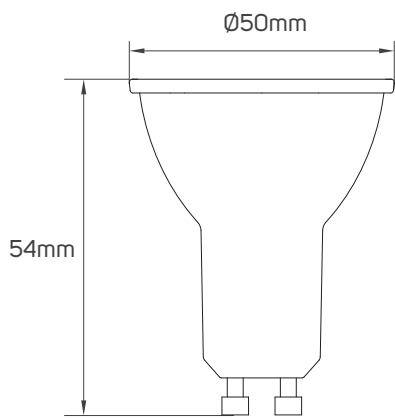

**BEYOND LIGHT..
TO THE LAST DETAILS!**

AREAS OF APPLICATION

Hospitality

Shopping Center

Commercial

Educational Center

TECHNICAL OPERATING & ELECTRICAL DATA

| | |
|---------------------|---------------------------|
| Body Color | White |
| Body Material | Plastic |
| IP rating | IP20 |
| CRI | 95 |
| Lumen | from 400 to 450lm/M+/-10% |
| Voltage | AC100-240V |
| Frequency | 50/60Hz |
| Lamp Holder Type | GU10 |
| Lamp Type | Direct |
| Fixed or Adjustable | Fixed |
| Life span | 25,000hrs |

SPECIFICATIONS

| Code No. | Model No. | Power | Lumen | Efficacy | CCT | Beam Angle |
|----------|------------------------|-------|-------|-----------|-------|------------|
| 612643 | ILS60D5.7GU10L927WW01 | 5.7W | 400lm | 70.18lm/W | 2700K | 60° |
| 612644 | ILS60D5.7GU10L930WW01 | 5.7W | 410lm | 71.93lm/W | 3000K | 60° |
| 612645 | ILS60D5.7GU10L940NW01 | 5.7W | 430lm | 75.44lm/W | 4000K | 60° |
| 612646 | ILS60D5.7GU10L950DL01 | 5.7W | 440lm | 77.19lm/W | 5000K | 60° |
| 612647 | ILS110D5.7GU10L927WW01 | 5.7W | 410lm | 71.93lm/W | 2700K | 110° |
| 612648 | ILS110D5.7GU10L930WW01 | 5.7W | 420lm | 73.68lm/W | 3000K | 110° |
| 612649 | ILS110D5.7GU10L940NW01 | 5.7W | 440lm | 77.19lm/W | 4000K | 110° |
| 612650 | ILS110D5.7GU10L950DL01 | 5.7W | 450lm | 78.95lm/W | 5000K | 110° |

DIMENSIONS

612643 - 612644 - 612645 - 612646 - 612647 - 612648 - 612649 - 612650

PHOTOMETRIC DATA

612643

612644

APPLICATION PICTURE

This image is for display purpose only, the image may differ from the actual product, as the product is subject to modification provided without prior notice.