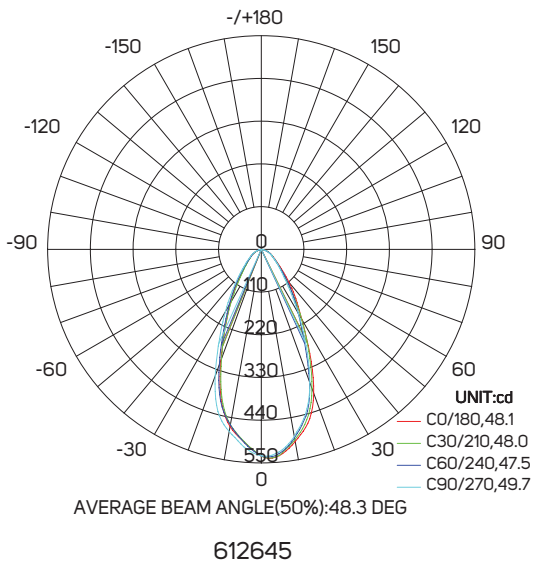

SPECIFICATIONS

| Code No. | Model No. | Power | Lumen | Efficacy | CCT | Beam Angle |
|----------|------------------------|-------|-------|-----------|-------|------------|
| 612643 | ILS60D5.7GU10L927WW01 | 5.7W | 400lm | 70.18lm/W | 2700K | 60° |
| 612644 | ILS60D5.7GU10L930WW01 | 5.7W | 410lm | 71.93lm/W | 3000K | 60° |
| 612645 | ILS60D5.7GU10L940NW01 | 5.7W | 430lm | 75.44lm/W | 4000K | 60° |
| 612646 | ILS60D5.7GU10L950DL01 | 5.7W | 440lm | 77.19lm/W | 5000K | 60° |
| 612647 | ILS110D5.7GU10L927WW01 | 5.7W | 410lm | 71.93lm/W | 2700K | 110° |
| 612648 | ILS110D5.7GU10L930WW01 | 5.7W | 420lm | 73.68lm/W | 3000K | 110° |
| 612649 | ILS110D5.7GU10L940NW01 | 5.7W | 440lm | 77.19lm/W | 4000K | 110° |
| 612650 | ILS110D5.7GU10L950DL01 | 5.7W | 450lm | 78.95lm/W | 5000K | 110° |

DIMENSIONS

612643 - 612644 - 612645 - 612646 - 612647 - 612648 - 612649 - 612650

PHOTOMETRIC DATA

612643

612644

APPLICATION PICTURE

This image is for display purpose only, the image may differ from the actual product, as the product is subject to modification provided without prior notice.