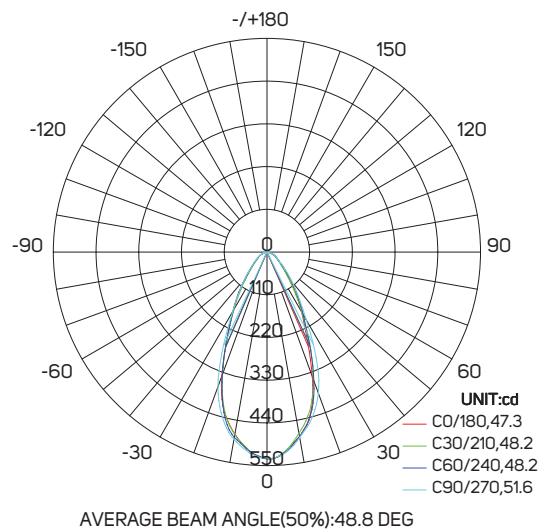

SPECIFICATIONS

| Code No. | Model No. | Power | Lumen | Efficacy | CCT | Beam Angle |
|----------|------------------------|-------|-------|-----------|-------|------------|
| 612643 | ILS60D5.7GU10L927WW01 | 5.7W | 400lm | 70.18lm/W | 2700K | 60° |
| 612644 | ILS60D5.7GU10L930WW01 | 5.7W | 410lm | 71.93lm/W | 3000K | 60° |
| 612645 | ILS60D5.7GU10L940NW01 | 5.7W | 430lm | 75.44lm/W | 4000K | 60° |
| 612646 | ILS60D5.7GU10L950DL01 | 5.7W | 440lm | 77.19lm/W | 5000K | 60° |
| 612647 | ILS110D5.7GU10L927WW01 | 5.7W | 410lm | 71.93lm/W | 2700K | 110° |
| 612648 | ILS110D5.7GU10L930WW01 | 5.7W | 420lm | 73.68lm/W | 3000K | 110° |
| 612649 | ILS110D5.7GU10L940NW01 | 5.7W | 440lm | 77.19lm/W | 4000K | 110° |
| 612650 | ILS110D5.7GU10L950DL01 | 5.7W | 450lm | 78.95lm/W | 5000K | 110° |

DIMENSIONS

612643 - 612644 - 612645 - 612646 - 612647 - 612648 - 612649 - 612650

PHOTOMETRIC DATA

612643

612644

APPLICATION PICTURE

This image is for display purpose only, the image may differ from the actual product, as the product is subject to modification provided without prior notice.