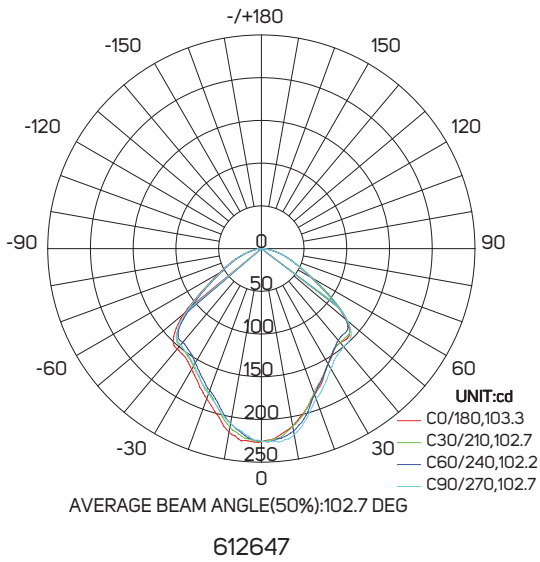

SPECIFICATIONS

| Code No. | Model No. | Power | Lumen | Efficacy | CCT | Beam Angle |
|----------|------------------------|-------|-------|-----------|-------|------------|
| 612643 | ILS60D5.7GU10L927WW01 | 5.7W | 400lm | 70.18lm/W | 2700K | 60° |
| 612644 | ILS60D5.7GU10L930WW01 | 5.7W | 410lm | 71.93lm/W | 3000K | 60° |
| 612645 | ILS60D5.7GU10L940NW01 | 5.7W | 430lm | 75.44lm/W | 4000K | 60° |
| 612646 | ILS60D5.7GU10L950DL01 | 5.7W | 440lm | 77.19lm/W | 5000K | 60° |
| 612647 | ILS110D5.7GU10L927WW01 | 5.7W | 410lm | 71.93lm/W | 2700K | 110° |
| 612648 | ILS110D5.7GU10L930WW01 | 5.7W | 420lm | 73.68lm/W | 3000K | 110° |
| 612649 | ILS110D5.7GU10L940NW01 | 5.7W | 440lm | 77.19lm/W | 4000K | 110° |
| 612650 | ILS110D5.7GU10L950DL01 | 5.7W | 450lm | 78.95lm/W | 5000K | 110° |

DIMENSIONS

612643 - 612644 - 612645 - 612646 - 612647 - 612648 - 612649 - 612650

PHOTOMETRIC DATA

612643

612644

APPLICATION PICTURE

This image is for display purpose only, the image may differ from the actual product, as the product is subject to modification provided without prior notice.