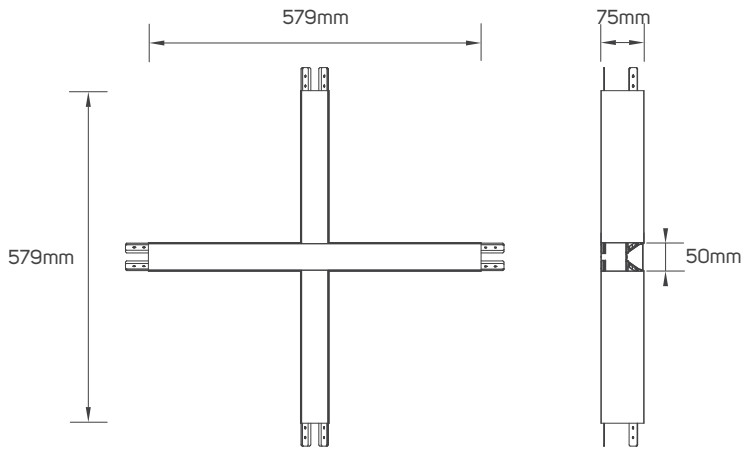

**BEYOND LIGHT..
TO THE LAST DETAILS!**

AREAS OF APPLICATION

Hospitality

Shopping Center

Commercial

Educational Center

TECHNICAL OPERATING & ELECTRICAL DATA

Body Material	Aluminum
IP Rating	IP20
Lumen	3050-3550lm/M+/-10%
Voltage	AC220-240V
Frequency	50/60Hz
Beam Angle	110°
Dimming	Non- Dimmable
Lamp Type	Indirect
Fixed or Adjustable	Adjustable
Life Span	30000hrs

I DIMENSIONS

671182 - 671183 - 671184 - 671185 - 671186 - 671187 - 671188 - 671189 - 671190

ACCESSORIES

Code No.	Model No.	Body Color	Body Material
671194	ILSPLLFD02	white	flexible pc
671192	ILSPLLC02	chrome	iron
671196	ILSPLLF02	chrome	iron
671197	ILSPLLF03	chrome	stainless steel
671198	ILSPLLF04	chrome	stainless steel+iron