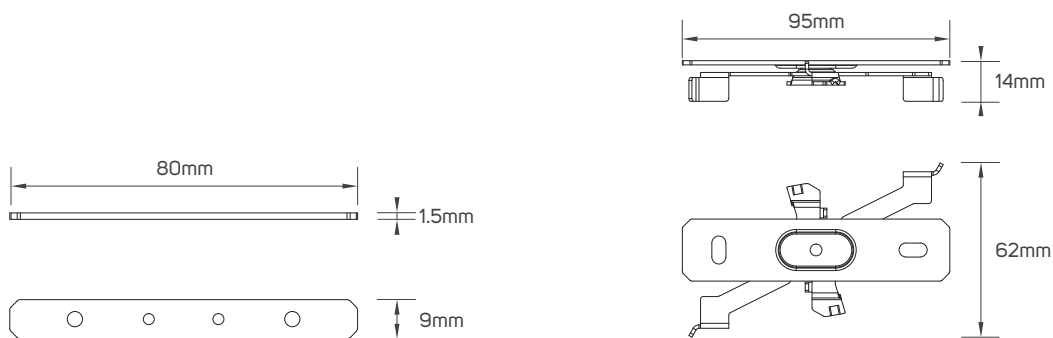

I DIMENSIONS

671182 - 671183 - 671184 - 671185 - 671186 - 671187 - 671188 - 671189 - 671190

ACCESSORIES

Code No.	Model No.	Body Color	Body Material
671194	ILSPLLFD02	white	flexible pc
671192	ILSPLLC02	chrome	iron
671196	ILSPLLF02	chrome	iron
671197	ILSPLLF03	chrome	stainless steel
671198	ILSPLLF04	chrome	stainless steel+iron

ACCESSORIES DIMENSIONS

671194 - Diffuser

671192 - Connector

671196 - Connector

671197 - Connector

671198 - Connector

APPLICATION PICTURE

This image is for display purpose only, the image may differ from the actual product, as the product is subject to modification provided without prior notice.