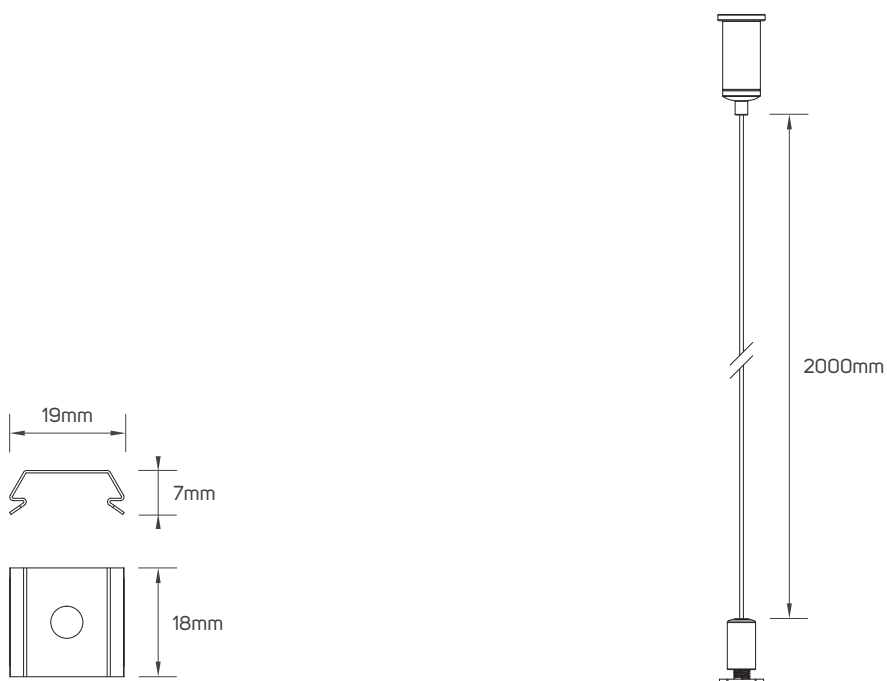

I DIMENSIONS

671182 - 671183 - 671184 - 671185 - 671186 - 671187 - 671188 - 671189 - 671190

ACCESSORIES

Code No.	Model No.	Body Color	Body Material
671194	ILSPLLFD02	white	flexible pc
671192	ILSPLLC02	chrome	iron
671196	ILSPLLF02	chrome	iron
671197	ILSPLLF03	chrome	stainless steel
671198	ILSPLLF04	chrome	stainless steel+iron

ACCESSORIES DIMENSIONS

671194 - Diffuser

671192 - Connector

671196 - Connector

671197 - Connector

671198 - Connector

APPLICATION PICTURE

This image is for display purpose only, the image may differ from the actual product, as the product is subject to modification provided without prior notice.