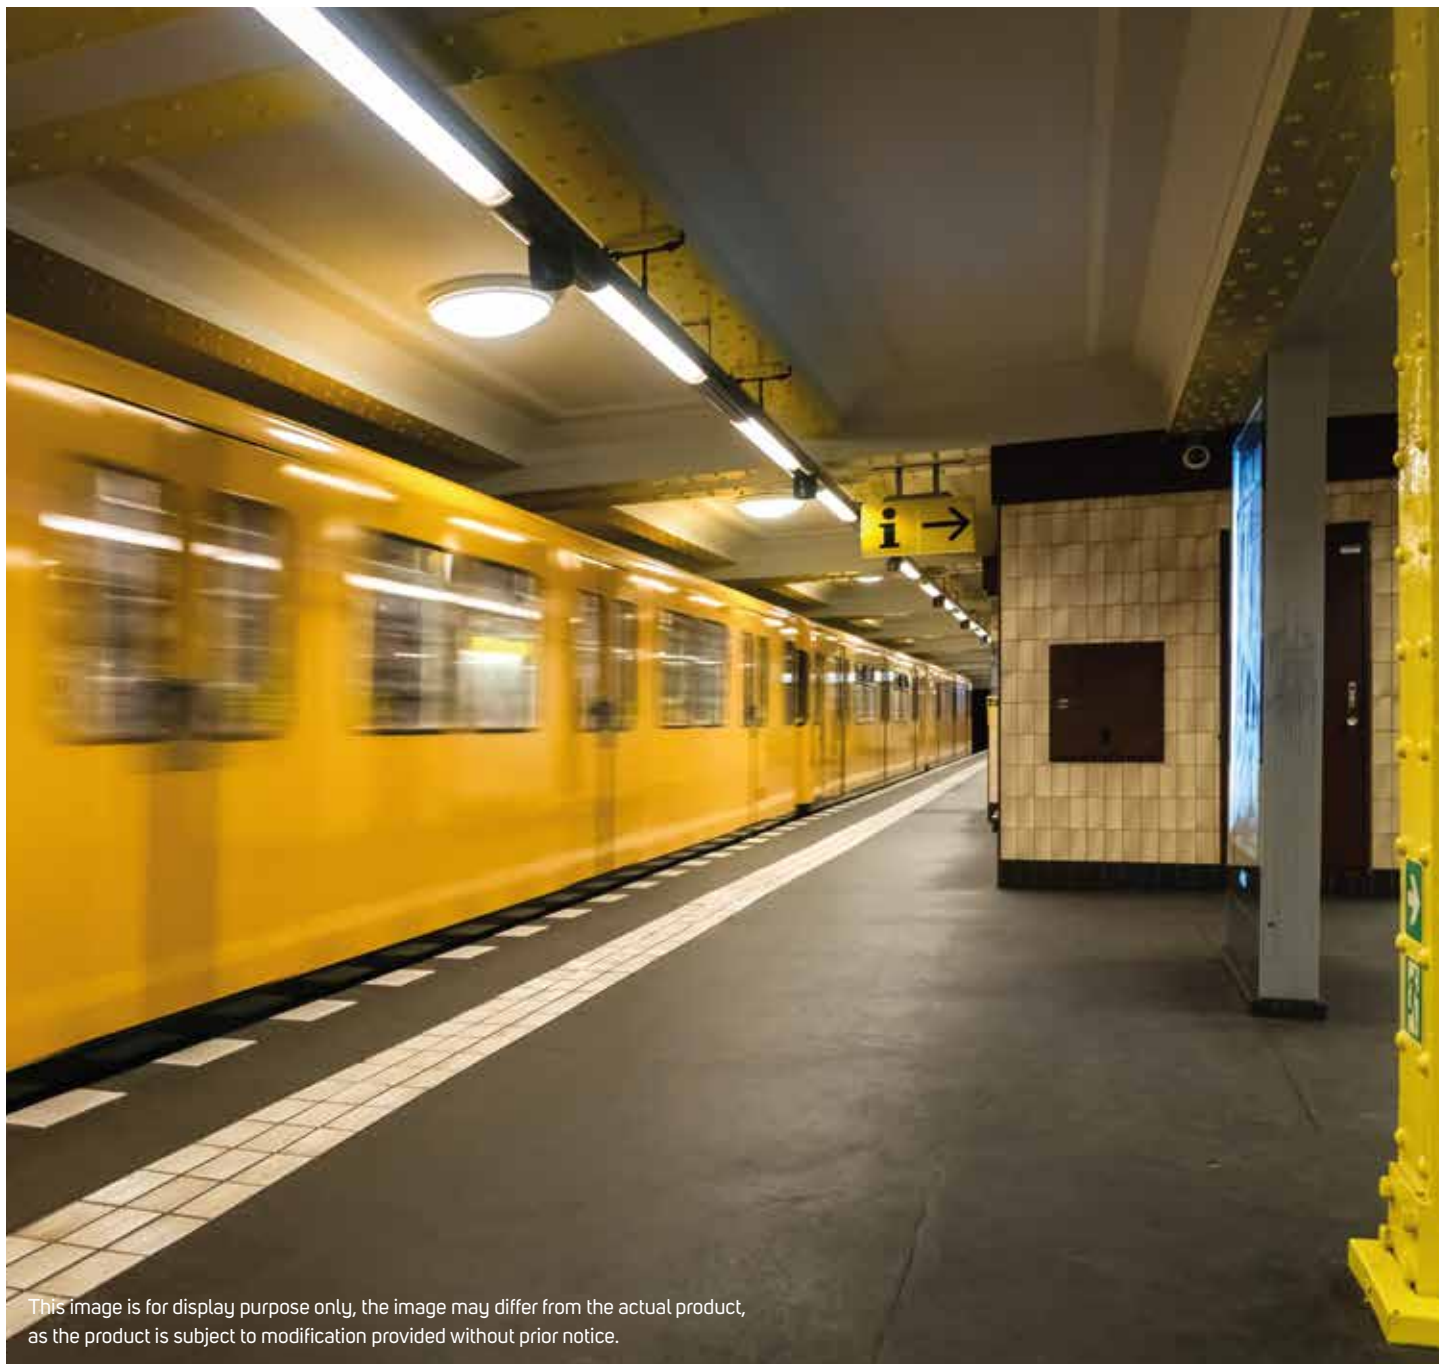

APPLICATION PICTURE

This image is for display purpose only, the image may differ from the actual product, as the product is subject to modification provided without prior notice.

LED T8 TUBE LAMP SERIES

**BEYOND LIGHT..
TO THE LAST DETAILS!**

Carrer de la Vall de la Ballestera, 64, 46015 València, Valencia, España, Tel: +34619824456

www.illusillumination.com

illus illumination reserve the right to make dimensional, design and technical alternations without prior notice. illus illumination endeavor to ensure that any advice, recommendation or information it provides in product literature is accurate and correct. However due to the fact that illus do not have direct control on where and how the products are installed, illus illumination cannot accept any liability either direct or indirect arising from the use of illus products whether or not in accordance with any advice, specification, recommendation or information provided by illus illumination or its distributors.

09092021V1