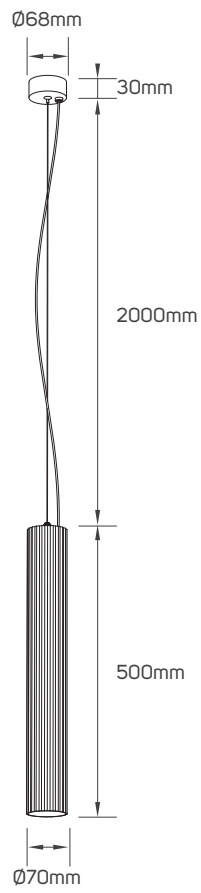

IP Rating	IP20
Body Material	Aluminum
Voltage	AC220-240V
Frequency	50/60Hz
Maximum Bulb Wattage	Max.9W
Cap Type	GU10
Mounting Type	Mounted on Ceiling
Type of Frame	Fixed

SPECIFICATIONS

Code No.	Model No.	Body Color
612073	ILSFSMPF07	white + black
612074	ILSFSMPF07	black
612075	ILSFSMPF08	white + black
612076	ILSFSMPF08	black
612081	ILSFSMPF11	white + black
612082	ILSFSMPF11	black
612083	ILSFSMPF12	white + black
612084	ILSFSMPF12	black

DIMENSIONS

612073 - 612074

612073 - 612074

612075 - 612076

612075 - 612076

DIMENSIONS

612081 - 612082

612081 - 612082

612083 - 612084

612083 - 612084

APPLICATION PICTURE

This image is for display purpose only, the image may differ from the actual product, as the product is subject to modification provided without prior notice.