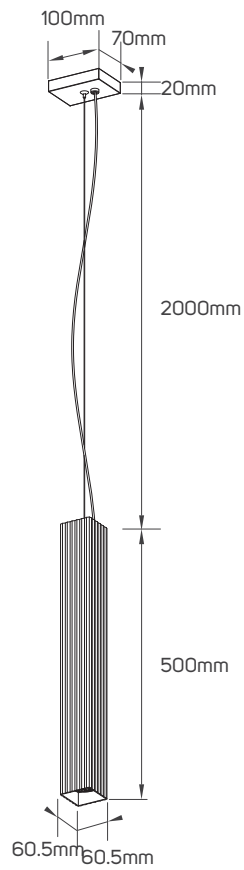

IP Rating	IP20
Body Material	Aluminum
Voltage	AC220-240V
Frequency	50/60Hz
Maximum Bulb Wattage	Max.9W
Cap Type	GU10
Mounting Type	Mounted on Ceiling
Type of Frame	Fixed

SPECIFICATIONS

Code No.	Model No.	Body Color
612073	ILSFSMPF07	white + black
612074	ILSFSMPF07	black
612075	ILSFSMPF08	white + black
612076	ILSFSMPF08	black
612081	ILSFSMPF11	white + black
612082	ILSFSMPF11	black
612083	ILSFSMPF12	white + black
612084	ILSFSMPF12	black

DIMENSIONS

612073 - 612074

612073 - 612074

612075 - 612076

612075 - 612076

DIMENSIONS

612081 - 612082

612081 - 612082

612083 - 612084

612083 - 612084

APPLICATION PICTURE

This image is for display purpose only, the image may differ from the actual product, as the product is subject to modification provided without prior notice.