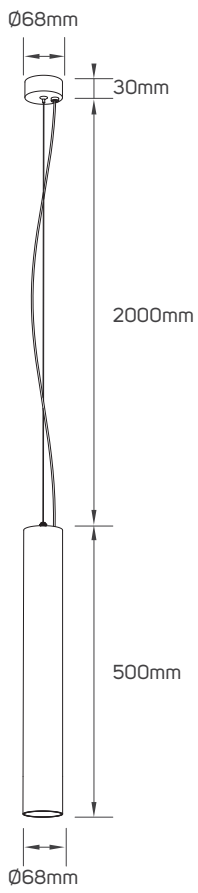

IP Rating	IP20
Body Material	Aluminum
Voltage	AC220-240V
Frequency	50/60Hz
Maximum Bulb Wattage	Max.9W
Cap Type	GU10
Mounting Type	Mounted on Ceiling
Type of Frame	Fixed

SPECIFICATIONS

Code No.	Model No.	Body Color
612073	ILSFSMPF07	white + black
612074	ILSFSMPF07	black
612075	ILSFSMPF08	white + black
612076	ILSFSMPF08	black
612081	ILSFSMPF11	white + black
612082	ILSFSMPF11	black
612083	ILSFSMPF12	white + black
612084	ILSFSMPF12	black

DIMENSIONS

612073 - 612074

612073 - 612074

612075 - 612076

612075 - 612076

DIMENSIONS

612081 - 612082

612081 - 612082

612083 - 612084

612083 - 612084

APPLICATION PICTURE

This image is for display purpose only, the image may differ from the actual product, as the product is subject to modification provided without prior notice.