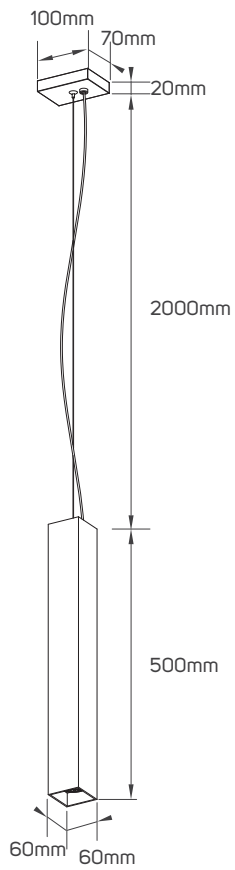

IP Rating	IP20
Body Material	Aluminum
Voltage	AC220-240V
Frequency	50/60Hz
Maximum Bulb Wattage	Max.9W
Cap Type	GU10
Mounting Type	Mounted on Ceiling
Type of Frame	Fixed

SPECIFICATIONS

Code No.	Model No.	Body Color
612073	ILSFSMPF07	white + black
612074	ILSFSMPF07	black
612075	ILSFSMPF08	white + black
612076	ILSFSMPF08	black
612081	ILSFSMPF11	white + black
612082	ILSFSMPF11	black
612083	ILSFSMPF12	white + black
612084	ILSFSMPF12	black

DIMENSIONS

612073 - 612074

612073 - 612074

612075 - 612076

612075 - 612076

DIMENSIONS

612081 - 612082

612081 - 612082

612083 - 612084

612083 - 612084

APPLICATION PICTURE

This image is for display purpose only, the image may differ from the actual product, as the product is subject to modification provided without prior notice.