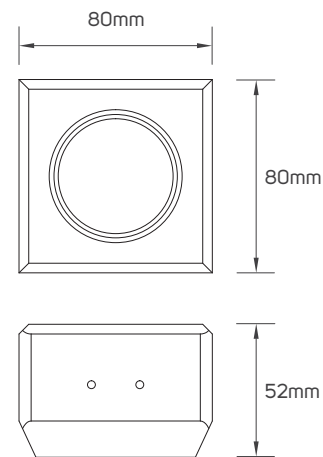

IP Ratings	IP20
Body Color	White
Body Material	Gypsum

SPECIFICATIONS

Code No.	Model No.	Cutting Size
631082	ILS120SFW03	125x125mm
631086	ILS250SFW01	155x255mm
631087	ILS200SFW01	Ø205mm
631090	ILS080SFW02	85x85mm
631091	ILS195SFW01	170x200mm

DIMENSIONS

631082

631086

631087

631090

631091

APPLICATION PICTURE

This image is for display purpose only, the image may differ from the actual product, as the product is subject to modification provided without prior notice.