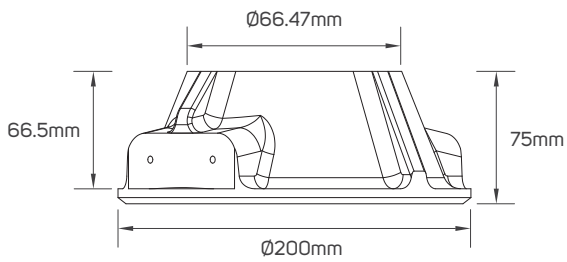

IP Ratings	IP20
Body Color	White
Body Material	Gypsum

SPECIFICATIONS

Code No.	Model No.	Cutting Size
631082	ILS120SFW03	125x125mm
631086	ILS250SFW01	155x255mm
631087	ILS200SFW01	Ø205mm
631090	ILS080SFW02	85x85mm
631091	ILS195SFW01	170x200mm

DIMENSIONS

631082

631086

631087

631090

631091

APPLICATION PICTURE

This image is for display purpose only, the image may differ from the actual product, as the product is subject to modification provided without prior notice.