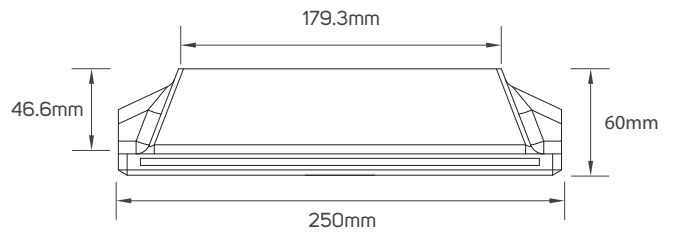

IP Ratings	IP20
Body Color	White
Body Material	Gypsum

SPECIFICATIONS

Code No.	Model No.	Cutting Size
631082	ILS120SFW03	125x125mm
631086	ILS250SFW01	155x255mm
631087	ILS200SFW01	Ø205mm
631090	ILS080SFW02	85x85mm
631091	ILS195SFW01	170x200mm

DIMENSIONS

631082

631086

631087

631090

631091

APPLICATION PICTURE

This image is for display purpose only, the image may differ from the actual product, as the product is subject to modification provided without prior notice.