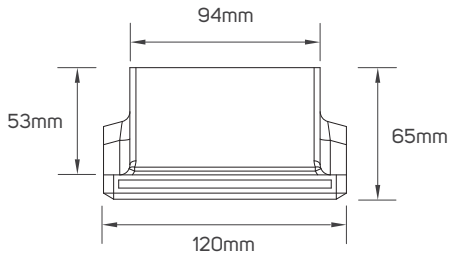

IP Ratings	IP20
Body Color	White
Body Material	Gypsum

SPECIFICATIONS

Code No.	Model No.	Cutting Size
631082	ILS120SFW03	125x125mm
631086	ILS250SFW01	155x255mm
631087	ILS200SFW01	Ø205mm
631090	ILS080SFW02	85x85mm
631091	ILS195SFW01	170x200mm

DIMENSIONS

631082

631086

631087

631090

631091

APPLICATION PICTURE

This image is for display purpose only, the image may differ from the actual product, as the product is subject to modification provided without prior notice.