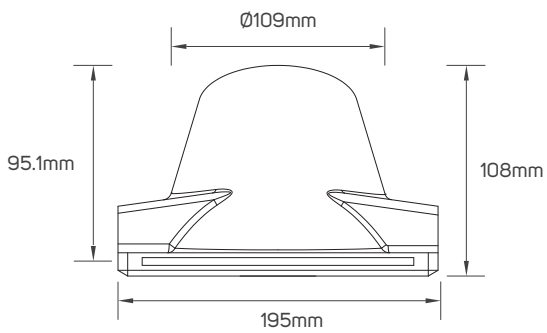

IP Ratings	IP20
Body Color	White
Body Material	Gypsum

SPECIFICATIONS

Code No.	Model No.	Cutting Size
631082	ILS120SFW03	125x125mm
631086	ILS250SFW01	155x255mm
631087	ILS200SFW01	Ø205mm
631090	ILS080SFW02	85x85mm
631091	ILS195SFW01	170x200mm

DIMENSIONS

631082

631086

631087

631090

631091

APPLICATION PICTURE

This image is for display purpose only, the image may differ from the actual product, as the product is subject to modification provided without prior notice.