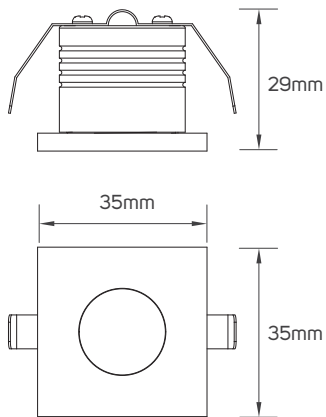

SPECIFICATIONS

Code No.	Model No.	CRI	Power	Lumen	Efficacy	CCT	Body Color
5101255	ILS3.5SDL930WW01	90	3.5W	215lm	61.43lm/w	3000K	white
5101256	ILS3.5SDL957DL01	90	3.5W	215lm	61.43lm/w	5700K	white
5101257	ILS2.8SDL930WW01	90	2.8W	175lm	62.50lm/w	3000K	white
5101258	ILS2.8SDL957DL01	90	2.8W	175lm	62.50lm/w	5700K	white
5101259	ILS2.8SDL930WW02	90	2.8W	175lm	62.50lm/w	3000K	silver
5101260	ILS2.8SDL957DL02	90	2.8W	175lm	62.50lm/w	5700K	silver
5101261	ILS2.8SDL930WW03	90	2.8W	175lm	62.50lm/w	3000K	white
5101262	ILS2.8SDL957DL03	90	2.8W	175lm	62.50lm/w	5700K	white
5101263	ILS2.8SDL930WW04	90	2.8W	175lm	62.50lm/w	3000K	silver
5101264	ILS2.8SDL957DL04	90	2.8W	175lm	62.50lm/w	5700K	silver
5101265	ILS3.5SDL930WW02	95	3.5W	215lm	61.43lm/w	3000K	black + white
5101266	ILS3.5SDL957DL02	95	3.5W	215lm	61.43lm/w	5700K	black + white
5101267	ILS3.5SDL930WW03	95	3.5W	215lm	61.43lm/w	3000K	black + silver
5101268	ILS3.5SDL957DL03	95	3.5W	215lm	61.43lm/w	5700K	black + silver

DIMENSIONS

5101255 - 5101256

5101257 - 5101258 - 5101259 - 5101260

5101261 - 5101262 - 5101263 - 5101264

5101265 - 5101266 - 5101267 - 5101268

APPLICATION PICTURE

This image is for display purpose only, the image may differ from the actual product, as the product is subject to modification provided without prior notice.