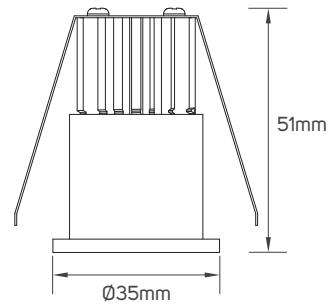

SPECIFICATIONS

Code No.	Model No.	CRI	Power	Lumen	Efficacy	CCT	Body Color
5101255	ILS3.5SDL930WW01	90	3.5W	215lm	61.43lm/w	3000K	white
5101256	ILS3.5SDL957DL01	90	3.5W	215lm	61.43lm/w	5700K	white
5101257	ILS2.8SDL930WW01	90	2.8W	175lm	62.50lm/w	3000K	white
5101258	ILS2.8SDL957DL01	90	2.8W	175lm	62.50lm/w	5700K	white
5101259	ILS2.8SDL930WW02	90	2.8W	175lm	62.50lm/w	3000K	silver
5101260	ILS2.8SDL957DL02	90	2.8W	175lm	62.50lm/w	5700K	silver
5101261	ILS2.8SDL930WW03	90	2.8W	175lm	62.50lm/w	3000K	white
5101262	ILS2.8SDL957DL03	90	2.8W	175lm	62.50lm/w	5700K	white
5101263	ILS2.8SDL930WW04	90	2.8W	175lm	62.50lm/w	3000K	silver
5101264	ILS2.8SDL957DL04	90	2.8W	175lm	62.50lm/w	5700K	silver
5101265	ILS3.5SDL930WW02	95	3.5W	215lm	61.43lm/w	3000K	black + white
5101266	ILS3.5SDL957DL02	95	3.5W	215lm	61.43lm/w	5700K	black + white
5101267	ILS3.5SDL930WW03	95	3.5W	215lm	61.43lm/w	3000K	black + silver
5101268	ILS3.5SDL957DL03	95	3.5W	215lm	61.43lm/w	5700K	black + silver

DIMENSIONS

5101255 - 5101256

5101257 - 5101258 - 5101259 - 5101260

5101261 - 5101262 - 5101263 - 5101264

5101265 - 5101266 - 5101267 - 5101268

APPLICATION PICTURE

This image is for display purpose only, the image may differ from the actual product, as the product is subject to modification provided without prior notice.