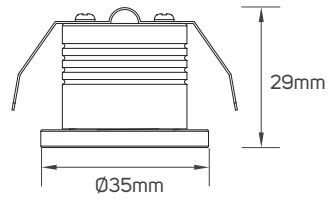

**BEYOND LIGHT..
TO THE LAST DETAILS!**

AREAS OF APPLICATION

Hospitality

Shopping Center

Commercial

Educational Center

TECHNICAL OPERATING & ELECTRICAL DATA

IP Rating	IP20
Body Material	Aluminum
Lumen	from 175 to 215 lm/M+/-10%
Voltage	AC220-240V
Frequency	50/60Hz
Beam Angle	24°
Mounting Type	Recessed in the Ceiling
Dimming	Non-Dimmable
Lamp Type	Direct
Fixed or Adjustable	Fixed
Life Span	25000h

DIMENSIONS

5101255 - 5101256

5101257 - 5101258 - 5101259 - 5101260

5101261 - 5101262 - 5101263 - 5101264

5101265 - 5101266 - 5101267 - 5101268

APPLICATION PICTURE

This image is for display purpose only, the image may differ from the actual product, as the product is subject to modification provided without prior notice.