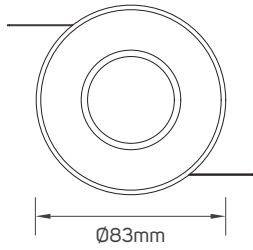

IP Rating	IP20
Voltage	AC220-240V
Frequency	50/60Hz
Ambient Temperature	-20°C~45°C
Cap Type	GU10
Mounting Type	Recessed Ceiling

SPECIFICATIONS

Code No.	Model No.	Body Color	Body Material	Type of Frame
5101569	ILS085SFW01	matt black	aluminum	fixed
5101570	ILS093SFW01	matt black	aluminum	adjustable
5101571	ILS090SFW02	matt black	aluminum	adjustable
5101572	ILS095SFGGR01	matt black	aluminum	fixed
5101573	ILS090SFW05	matt black	aluminum	adjustable
5101574	ILS093SFW03	matt black	aluminum	fixed
5101575	ILS103SFWB01	matt black	aluminum	adjustable
5101576	ILS095SFWS01	matt black	aluminum	fixed
5101577	ILS090SFW01	matt black	aluminum	fixed

DIMENSIONS

5101569

5101570

5101571

DIMENSIONS

5101572

5101573

5101574

DIMENSIONS

5101575

5101576

5101577

APPLICATION PICTURE

This image is for display purpose only, the image may differ from the actual product, as the product is subject to modification provided without prior notice.