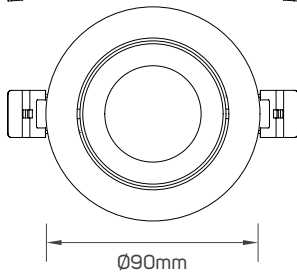

IP Rating	IP20
Voltage	AC220-240V
Frequency	50/60Hz
Ambient Temperature	-20°C~45°C
Cap Type	GU10
Mounting Type	Recessed Ceiling

SPECIFICATIONS

Code No.	Model No.	Body Color	Body Material	Type of Frame
5101569	ILS085SFW01	matt black	aluminum	fixed
5101570	ILS093SFW01	matt black	aluminum	adjustable
5101571	ILS090SFW02	matt black	aluminum	adjustable
5101572	ILS095SFGGR01	matt black	aluminum	fixed
5101573	ILS090SFW05	matt black	aluminum	adjustable
5101574	ILS093SFW03	matt black	aluminum	fixed
5101575	ILS103SFWB01	matt black	aluminum	adjustable
5101576	ILS095SFWS01	matt black	aluminum	fixed
5101577	ILS090SFW01	matt black	aluminum	fixed

DIMENSIONS

5101569

5101570

5101571

DIMENSIONS

5101572

5101573

5101574

DIMENSIONS

5101575

5101576

5101577

APPLICATION PICTURE

This image is for display purpose only, the image may differ from the actual product, as the product is subject to modification provided without prior notice.