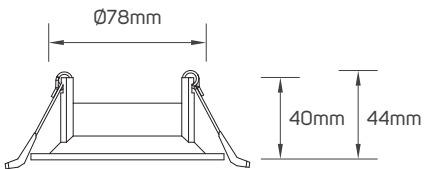

IP Rating	IP20
Voltage	AC220-240V
Frequency	50/60Hz
Ambient Temperature	-20°C~45°C
Cap Type	GU10
Mounting Type	Recessed Ceiling

SPECIFICATIONS

Code No.	Model No.	Body Color	Body Material	Type of Frame
5101569	ILS085SFW01	matt black	aluminum	fixed
5101570	ILS093SFW01	matt black	aluminum	adjustable
5101571	ILS090SFW02	matt black	aluminum	adjustable
5101572	ILS095SFGGR01	matt black	aluminum	fixed
5101573	ILS090SFW05	matt black	aluminum	adjustable
5101574	ILS093SFW03	matt black	aluminum	fixed
5101575	ILS103SFWB01	matt black	aluminum	adjustable
5101576	ILS095SFWS01	matt black	aluminum	fixed
5101577	ILS090SFW01	matt black	aluminum	fixed

DIMENSIONS

5101569

5101570

5101571

DIMENSIONS

5101572

5101573

5101574

DIMENSIONS

5101575

5101576

5101577

APPLICATION PICTURE

This image is for display purpose only, the image may differ from the actual product, as the product is subject to modification provided without prior notice.