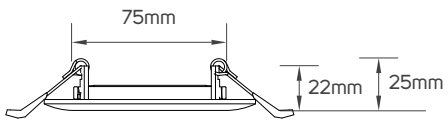

IP Rating	IP20
Voltage	AC220-240V
Frequency	50/60Hz
Ambient Temperature	-20°C~45°C
Cap Type	GU10
Mounting Type	Recessed Ceiling

SPECIFICATIONS

Code No.	Model No.	Body Color	Body Material	Type of Frame
5101569	ILS085SFW01	matt black	aluminum	fixed
5101570	ILS093SFW01	matt black	aluminum	adjustable
5101571	ILS090SFW02	matt black	aluminum	adjustable
5101572	ILS095SFGGR01	matt black	aluminum	fixed
5101573	ILS090SFW05	matt black	aluminum	adjustable
5101574	ILS093SFW03	matt black	aluminum	fixed
5101575	ILS103SFWB01	matt black	aluminum	adjustable
5101576	ILS095SFWS01	matt black	aluminum	fixed
5101577	ILS090SFW01	matt black	aluminum	fixed

DIMENSIONS

5101569

5101570

5101571

DIMENSIONS

5101572

5101573

5101574

DIMENSIONS

5101575

5101576

5101577

APPLICATION PICTURE

This image is for display purpose only, the image may differ from the actual product, as the product is subject to modification provided without prior notice.