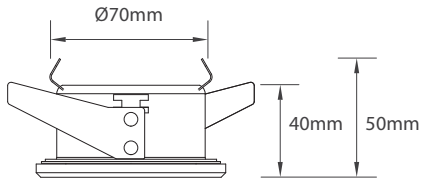

IP Rating	IP20
Voltage	AC220-240V
Frequency	50/60Hz
Ambient Temperature	-20°C~45°C
Cap Type	GU10
Mounting Type	Recessed Ceiling

SPECIFICATIONS

Code No.	Model No.	Body Color	Body Material	Type of Frame
5101569	ILS085SFW01	matt black	aluminum	fixed
5101570	ILS093SFW01	matt black	aluminum	adjustable
5101571	ILS090SFW02	matt black	aluminum	adjustable
5101572	ILS095SFGGR01	matt black	aluminum	fixed
5101573	ILS090SFW05	matt black	aluminum	adjustable
5101574	ILS093SFW03	matt black	aluminum	fixed
5101575	ILS103SFWB01	matt black	aluminum	adjustable
5101576	ILS095SFWS01	matt black	aluminum	fixed
5101577	ILS090SFW01	matt black	aluminum	fixed

DIMENSIONS

5101569

5101570

5101571

DIMENSIONS

5101572

5101573

5101574

DIMENSIONS

5101575

5101576

5101577

APPLICATION PICTURE

This image is for display purpose only, the image may differ from the actual product, as the product is subject to modification provided without prior notice.