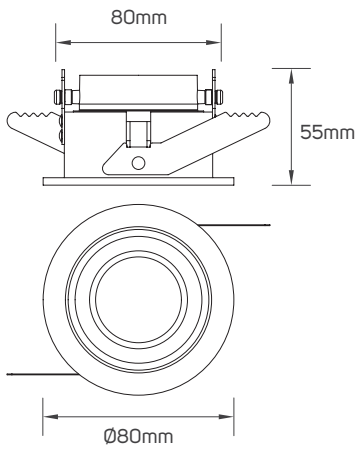

IP Rating	IP20
Voltage	AC220-240V
Frequency	50/60Hz
Ambient Temperature	-20°C~45°C
Cap Type	GU10
Mounting Type	Recessed Ceiling

SPECIFICATIONS

Code No.	Model No.	Body Color	Body Material	Type of Frame
5101569	ILS085SFW01	matt black	aluminum	fixed
5101570	ILS093SFW01	matt black	aluminum	adjustable
5101571	ILS090SFW02	matt black	aluminum	adjustable
5101572	ILS095SFGGR01	matt black	aluminum	fixed
5101573	ILS090SFW05	matt black	aluminum	adjustable
5101574	ILS093SFW03	matt black	aluminum	fixed
5101575	ILS103SFWB01	matt black	aluminum	adjustable
5101576	ILS095SFWS01	matt black	aluminum	fixed
5101577	ILS090SFW01	matt black	aluminum	fixed

DIMENSIONS

5101569

5101570

5101571

DIMENSIONS

5101572

5101573

5101574

DIMENSIONS

5101575

5101576

5101577

APPLICATION PICTURE

This image is for display purpose only, the image may differ from the actual product, as the product is subject to modification provided without prior notice.