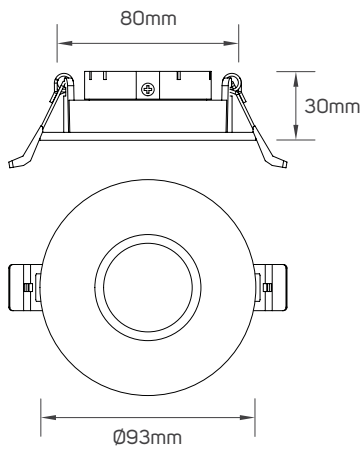

IP Rating	IP20
Voltage	AC220-240V
Frequency	50/60Hz
Ambient Temperature	-20°C~45°C
Cap Type	GU10
Mounting Type	Recessed Ceiling

SPECIFICATIONS

Code No.	Model No.	Body Color	Body Material	Type of Frame
5101569	ILS085SFW01	matt black	aluminum	fixed
5101570	ILS093SFW01	matt black	aluminum	adjustable
5101571	ILS090SFW02	matt black	aluminum	adjustable
5101572	ILS095SFGGR01	matt black	aluminum	fixed
5101573	ILS090SFW05	matt black	aluminum	adjustable
5101574	ILS093SFW03	matt black	aluminum	fixed
5101575	ILS103SFWB01	matt black	aluminum	adjustable
5101576	ILS095SFWS01	matt black	aluminum	fixed
5101577	ILS090SFW01	matt black	aluminum	fixed

DIMENSIONS

5101569

5101570

5101571

DIMENSIONS

5101572

5101573

5101574

DIMENSIONS

5101575

5101576

5101577

APPLICATION PICTURE

This image is for display purpose only, the image may differ from the actual product, as the product is subject to modification provided without prior notice.