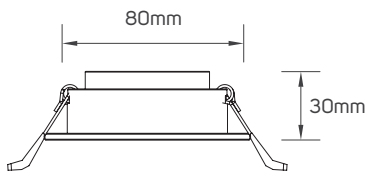

IP Rating	IP20
Voltage	AC220-240V
Frequency	50/60Hz
Ambient Temperature	-20°C~45°C
Cap Type	GU10
Mounting Type	Recessed Ceiling

SPECIFICATIONS

Code No.	Model No.	Body Color	Body Material	Type of Frame
5101569	ILS085SFW01	matt black	aluminum	fixed
5101570	ILS093SFW01	matt black	aluminum	adjustable
5101571	ILS090SFW02	matt black	aluminum	adjustable
5101572	ILS095SFGGR01	matt black	aluminum	fixed
5101573	ILS090SFW05	matt black	aluminum	adjustable
5101574	ILS093SFW03	matt black	aluminum	fixed
5101575	ILS103SFWB01	matt black	aluminum	adjustable
5101576	ILS095SFWS01	matt black	aluminum	fixed
5101577	ILS090SFW01	matt black	aluminum	fixed

DIMENSIONS

5101569

5101570

5101571

DIMENSIONS

5101572

5101573

5101574

DIMENSIONS

5101575

5101576

5101577

APPLICATION PICTURE

This image is for display purpose only, the image may differ from the actual product, as the product is subject to modification provided without prior notice.