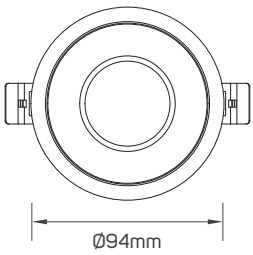

IP Rating	IP20
Voltage	AC220-240V
Frequency	50/60Hz
Ambient Temperature	-20°C~45°C
Cap Type	GU10
Mounting Type	Recessed Ceiling

SPECIFICATIONS

Code No.	Model No.	Body Color	Body Material	Type of Frame
5101569	ILS085SFW01	matt black	aluminum	fixed
5101570	ILS093SFW01	matt black	aluminum	adjustable
5101571	ILS090SFW02	matt black	aluminum	adjustable
5101572	ILS095SFGGR01	matt black	aluminum	fixed
5101573	ILS090SFW05	matt black	aluminum	adjustable
5101574	ILS093SFW03	matt black	aluminum	fixed
5101575	ILS103SFWB01	matt black	aluminum	adjustable
5101576	ILS095SFWS01	matt black	aluminum	fixed
5101577	ILS090SFW01	matt black	aluminum	fixed

DIMENSIONS

5101569

5101570

5101571

DIMENSIONS

5101572

5101573

5101574

DIMENSIONS

5101575

5101576

5101577

APPLICATION PICTURE

This image is for display purpose only, the image may differ from the actual product, as the product is subject to modification provided without prior notice.