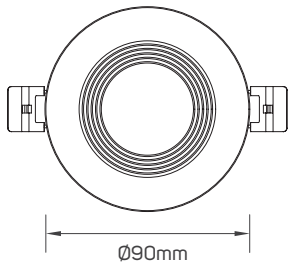

IP Rating	IP20
Voltage	AC220-240V
Frequency	50/60Hz
Ambient Temperature	-20°C~45°C
Cap Type	GU10
Mounting Type	Recessed Ceiling

SPECIFICATIONS

Code No.	Model No.	Body Color	Body Material	Type of Frame
5101569	ILS085SFW01	matt black	aluminum	fixed
5101570	ILS093SFW01	matt black	aluminum	adjustable
5101571	ILS090SFW02	matt black	aluminum	adjustable
5101572	ILS095SFGGR01	matt black	aluminum	fixed
5101573	ILS090SFW05	matt black	aluminum	adjustable
5101574	ILS093SFW03	matt black	aluminum	fixed
5101575	ILS103SFWB01	matt black	aluminum	adjustable
5101576	ILS095SFWS01	matt black	aluminum	fixed
5101577	ILS090SFW01	matt black	aluminum	fixed

DIMENSIONS

5101569

5101570

5101571

DIMENSIONS

5101572

5101573

5101574

DIMENSIONS

5101575

5101576

5101577

APPLICATION PICTURE

This image is for display purpose only, the image may differ from the actual product, as the product is subject to modification provided without prior notice.