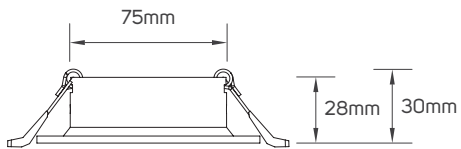

IP Rating	IP20
Voltage	AC220-240V
Frequency	50/60Hz
Ambient Temperature	-20°C~45°C
Cap Type	GU10
Mounting Type	Recessed Ceiling

SPECIFICATIONS

Code No.	Model No.	Body Color	Body Material	Type of Frame
5101569	ILS085SFW01	matt black	aluminum	fixed
5101570	ILS093SFW01	matt black	aluminum	adjustable
5101571	ILS090SFW02	matt black	aluminum	adjustable
5101572	ILS095SFGGR01	matt black	aluminum	fixed
5101573	ILS090SFW05	matt black	aluminum	adjustable
5101574	ILS093SFW03	matt black	aluminum	fixed
5101575	ILS103SFWB01	matt black	aluminum	adjustable
5101576	ILS095SFWS01	matt black	aluminum	fixed
5101577	ILS090SFW01	matt black	aluminum	fixed

DIMENSIONS

5101569

5101570

5101571

DIMENSIONS

5101572

5101573

5101574

DIMENSIONS

5101575

5101576

5101577

APPLICATION PICTURE

This image is for display purpose only, the image may differ from the actual product, as the product is subject to modification provided without prior notice.