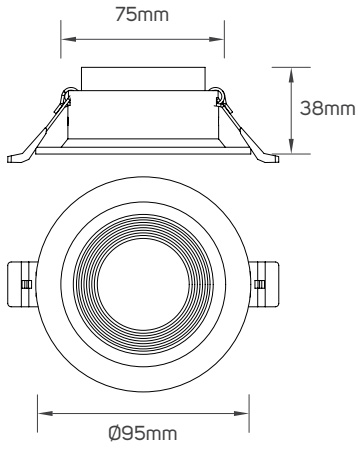

IP Rating	IP20
Voltage	AC220-240V
Frequency	50/60Hz
Ambient Temperature	-20°C~45°C
Cap Type	GU10
Mounting Type	Recessed Ceiling

SPECIFICATIONS

Code No.	Model No.	Body Color	Body Material	Type of Frame
5101569	ILS085SFW01	matt black	aluminum	fixed
5101570	ILS093SFW01	matt black	aluminum	adjustable
5101571	ILS090SFW02	matt black	aluminum	adjustable
5101572	ILS095SFGGR01	matt black	aluminum	fixed
5101573	ILS090SFW05	matt black	aluminum	adjustable
5101574	ILS093SFW03	matt black	aluminum	fixed
5101575	ILS103SFWB01	matt black	aluminum	adjustable
5101576	ILS095SFWS01	matt black	aluminum	fixed
5101577	ILS090SFW01	matt black	aluminum	fixed

DIMENSIONS

5101569

5101570

5101571

DIMENSIONS

5101572

5101573

5101574

DIMENSIONS

5101575

5101576

5101577

APPLICATION PICTURE

This image is for display purpose only, the image may differ from the actual product, as the product is subject to modification provided without prior notice.