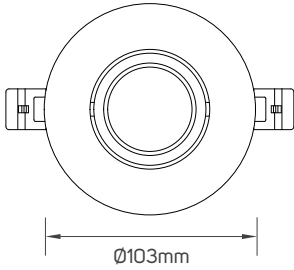

IP Rating	IP20
Voltage	AC220-240V
Frequency	50/60Hz
Ambient Temperature	-20°C~45°C
Cap Type	GU10
Mounting Type	Recessed Ceiling

SPECIFICATIONS

Code No.	Model No.	Body Color	Body Material	Type of Frame
5101569	ILS085SFW01	matt black	aluminum	fixed
5101570	ILS093SFW01	matt black	aluminum	adjustable
5101571	ILS090SFW02	matt black	aluminum	adjustable
5101572	ILS095SFGGR01	matt black	aluminum	fixed
5101573	ILS090SFW05	matt black	aluminum	adjustable
5101574	ILS093SFW03	matt black	aluminum	fixed
5101575	ILS103SFWB01	matt black	aluminum	adjustable
5101576	ILS095SFWS01	matt black	aluminum	fixed
5101577	ILS090SFW01	matt black	aluminum	fixed

DIMENSIONS

5101569

5101570

5101571

DIMENSIONS

5101572

5101573

5101574

DIMENSIONS

5101575

5101576

5101577

APPLICATION PICTURE

This image is for display purpose only, the image may differ from the actual product, as the product is subject to modification provided without prior notice.