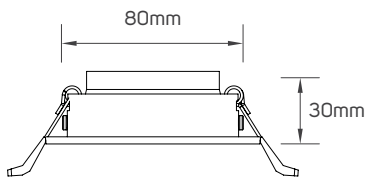

IP Rating	IP20
Voltage	AC220-240V
Frequency	50/60Hz
Ambient Temperature	-20°C~45°C
Cap Type	GU10
Mounting Type	Recessed Ceiling

SPECIFICATIONS

Code No.	Model No.	Body Color	Body Material	Type of Frame
5101569	ILS085SFW01	matt black	aluminum	fixed
5101570	ILS093SFW01	matt black	aluminum	adjustable
5101571	ILS090SFW02	matt black	aluminum	adjustable
5101572	ILS095SFGGR01	matt black	aluminum	fixed
5101573	ILS090SFW05	matt black	aluminum	adjustable
5101574	ILS093SFW03	matt black	aluminum	fixed
5101575	ILS103SFWB01	matt black	aluminum	adjustable
5101576	ILS095SFWS01	matt black	aluminum	fixed
5101577	ILS090SFW01	matt black	aluminum	fixed

DIMENSIONS

5101569

5101570

5101571

DIMENSIONS

5101572

5101573

5101574

DIMENSIONS

5101575

5101576

5101577

APPLICATION PICTURE

This image is for display purpose only, the image may differ from the actual product, as the product is subject to modification provided without prior notice.