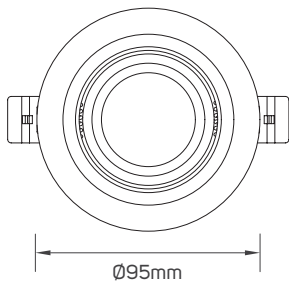

IP Rating	IP20
Voltage	AC220-240V
Frequency	50/60Hz
Ambient Temperature	-20°C~45°C
Cap Type	GU10
Mounting Type	Recessed Ceiling

SPECIFICATIONS

Code No.	Model No.	Body Color	Body Material	Type of Frame
5101569	ILS085SFW01	matt black	aluminum	fixed
5101570	ILS093SFW01	matt black	aluminum	adjustable
5101571	ILS090SFW02	matt black	aluminum	adjustable
5101572	ILS095SFGGR01	matt black	aluminum	fixed
5101573	ILS090SFW05	matt black	aluminum	adjustable
5101574	ILS093SFW03	matt black	aluminum	fixed
5101575	ILS103SFWB01	matt black	aluminum	adjustable
5101576	ILS095SFWS01	matt black	aluminum	fixed
5101577	ILS090SFW01	matt black	aluminum	fixed

DIMENSIONS

5101569

5101570

5101571

DIMENSIONS

5101572

5101573

5101574

DIMENSIONS

5101575

5101576

5101577

APPLICATION PICTURE

This image is for display purpose only, the image may differ from the actual product, as the product is subject to modification provided without prior notice.