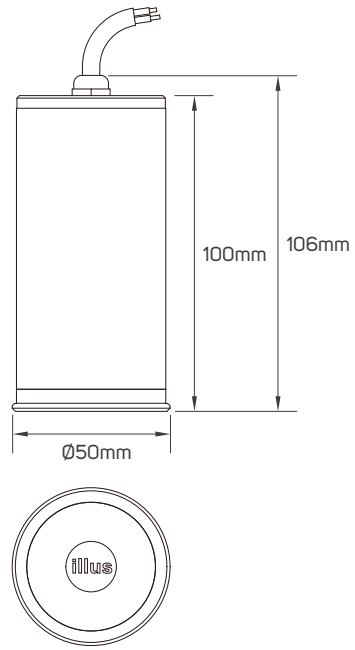

**BEYOND LIGHT..
TO THE LAST DETAILS!**

AREAS OF APPLICATION

Hospitality

Shopping Center

Commercial

Educational Center

TECHNICAL OPERATING & ELECTRICAL DATA

IP Ratings	IP20
Body Color	Black
Body Material	Aluminum
Lumen	from 216 to 458 lm/M+/-10%
Voltage	AC220-240V
Frequency	50/60Hz
Beam Angle	36°
Cap Type	GU10
Mounting Type	Mounted on Ceiling & working with frames
Dimming	Non-Dimmable
Fixed or Adjustable	Fixed
Life Span	25000hrs

SPECIFICATIONS

Code No.	Model No.	Power	Lumen	Efficacy	CCT
5101296	ILS6M927WW01	6W	216lm	36lm/w	2700K
5101297	ILS6M930WW02	6W	221lm	36.83lm/w	3000K
5101298	ILS6M940WW01	6W	241lm	40.17lm/w	4000K
5101299	ILS6M950WW01	6W	250lm	41.67lm/w	5000K
5101300	ILS6DM927WW01	6W	240lm	40lm/w	2700K
5101301	ILS6DM930WW01	6W	262lm	43.67lm/w	3000K
5101302	ILS6DM940WW01	6W	294lm	49lm/w	4000K
5101304	ILS10M927WW01	10W	341lm	34.1lm/w	2700K
5101305	ILS10M930WW02	10W	371lm	37.1lm/w	3000K
5101306	ILS10M940WW01	10W	363lm	36.3lm/w	4000K
5101307	ILS10M950WW01	10W	396lm	39.6lm/w	5000K
5101309	ILS10DM930WW01	10W	458lm	45.8lm/w	3000K
5101310	ILS10DM940WW01	10W	424lm	42.4lm/w	4000K
5101311	ILS10DM950WW01	10W	396lm	39.6lm/w	5000K

| DIMENSIONS

5101296 - 5101297 - 5101298 - 5101299

5101300 - 5101301 - 5101302 - 5101304 - 5101305 - 5101306 - 5101307
- 5101309 - 5101310 - 5101311

APPLICATION PICTURE

This image is for display purpose only, the image may differ from the actual product, as the product is subject to modification provided without prior notice.