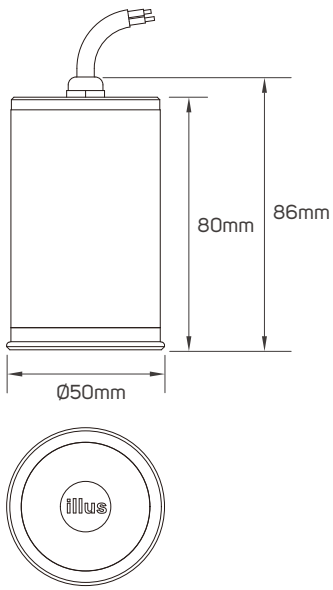

**BEYOND LIGHT..
TO THE LAST DETAILS!**

AREAS OF APPLICATION

Hospitality

Shopping Center

Commercial

Educational Center

TECHNICAL OPERATING & ELECTRICAL DATA

IP Ratings	IP20
Body Color	Black
Body Material	Aluminum
Lumen	from 216 to 458 lm/M+/-10%
Voltage	AC220-240V
Frequency	50/60Hz
Beam Angle	36°
Cap Type	GU10
Mounting Type	Mounted on Ceiling & working with frames
Dimming	Non-Dimmable
Fixed or Adjustable	Fixed
Life Span	25000hrs

SPECIFICATIONS

Code No.	Model No.	Power	Lumen	Efficacy	CCT
5101296	ILS6M927WW01	6W	216lm	36lm/w	2700K
5101297	ILS6M930WW02	6W	221lm	36.83lm/w	3000K
5101298	ILS6M940WW01	6W	241lm	40.17lm/w	4000K
5101299	ILS6M950WW01	6W	250lm	41.67lm/w	5000K
5101300	ILS6DM927WW01	6W	240lm	40lm/w	2700K
5101301	ILS6DM930WW01	6W	262lm	43.67lm/w	3000K
5101302	ILS6DM940WW01	6W	294lm	49lm/w	4000K
5101304	ILS10M927WW01	10W	341lm	34.1lm/w	2700K
5101305	ILS10M930WW02	10W	371lm	37.1lm/w	3000K
5101306	ILS10M940WW01	10W	363lm	36.3lm/w	4000K
5101307	ILS10M950WW01	10W	396lm	39.6lm/w	5000K
5101309	ILS10DM930WW01	10W	458lm	45.8lm/w	3000K
5101310	ILS10DM940WW01	10W	424lm	42.4lm/w	4000K
5101311	ILS10DM950WW01	10W	396lm	39.6lm/w	5000K

| DIMENSIONS

5101296 - 5101297 - 5101298 - 5101299

5101300 - 5101301 - 5101302 - 5101304 - 5101305 - 5101306 - 5101307
- 5101309 - 5101310 - 5101311

APPLICATION PICTURE

This image is for display purpose only, the image may differ from the actual product, as the product is subject to modification provided without prior notice.