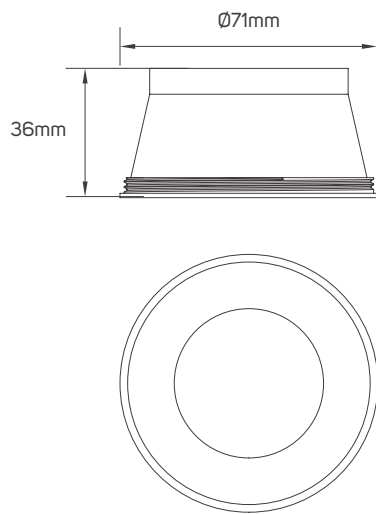

TECHNICAL OPERATING & ELECTRICAL DATA

IP Rating	IP20
Voltage	AC220-240V
Frequency	50/60Hz
Cap Type	GU10
Mounting Type	Surface-Mounted
Type of Frame	Fixed

SPECIFICATIONS

Code No.	Model No.	Max. Wattage	Body Color	Body Material
5101620	ILSFSMPF45	Max.9W	white	aluminum
5101621	ILSFSMPF45	Max.9W	matt black	aluminum
5101622	ILSFSMPF46	Max.9W	white	aluminum
5101623	ILSFSMPF46	Max.9W	matt black	aluminum
5101624	ILSFSMPF47	Max.9W	white	aluminum
5101625	ILSFSMPF47	Max.9W	matt black	aluminum
5101626	ILSFSMPF48	Max.9W	white	aluminum
5101627	ILSFSMPF48	Max.9W	matt black	aluminum
5101628	ILSFSMPF49	Max.9W	white	aluminum
5101629	ILSFSMPF49	Max.9W	matt black	aluminum

DIMENSIONS

5101620 - 5101621

5101622 - 5101623

5101624 - 5101625

5101620 - 5101621

5101622 - 5101623

5101624 - 5101625

I DIMENSIONS

ACCESSORIES DIMENSIONS

5101324 - 5101325 - 5101326 - 5101327 - 5101660 - 5101661 - 5101662 - 5101663 - Reflector

APPLICATION PICTURE

This image is for display purpose only, the image may differ from the actual product, as the product is subject to modification provided without prior notice.