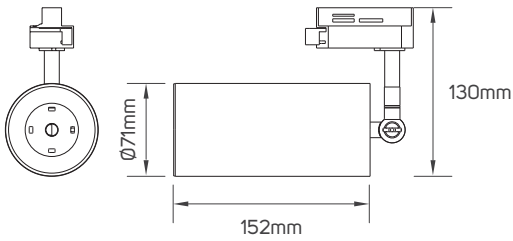

TECHNICAL OPERATING & ELECTRICAL DATA

IP Rating	IP20
Voltage	AC220-240V
Frequency	50/60Hz
Cap Type	GU10
Mounting Type	Mounted on Track
Type of Frame	Adjustable

SPECIFICATIONS

Code No.	Model No.	Max. Wattage	Body Color	Body Material
5101648	ILSATMF62	Max.9W	white	aluminum
5101649	ILSATMF62	Max.9W	matt black	aluminum
5101650	ILSATMF63	Max.9W	white	aluminum
5101651	ILSATMF63	Max.9W	matt black	aluminum
5101652	ILSATMF64	Max.9W	white	aluminum
5101653	ILSATMF64	Max.9W	matt black	aluminum
5101654	ILSATMF65	Max.9W	white	aluminum
5101655	ILSATMF65	Max.9W	matt black	aluminum
5101656	ILSATMF66	Max.9W	white	aluminum
5101657	ILSATMF66	Max.9W	matt black	aluminum
5101658	ILSATMF67	Max.9W	white	aluminum
5101659	ILSATMF67	Max.9W	matt black	aluminum

DIMENSIONS

5101648 - 5101649

5101650 - 5101651

5101652 - 5101653

DIMENSIONS

5101654 - 5101655

5101656 - 5101657

5101658 - 5101659

ACCESSORIES DIMENSIONS

5101324 - 5101325 - 5101326 - 5101327 - 5101660 - 5101661 - 5101662 - 5101663 - Reflector

APPLICATION PICTURE

This image is for display purpose only, the image may differ from the actual product, as the product is subject to modification provided without prior notice.