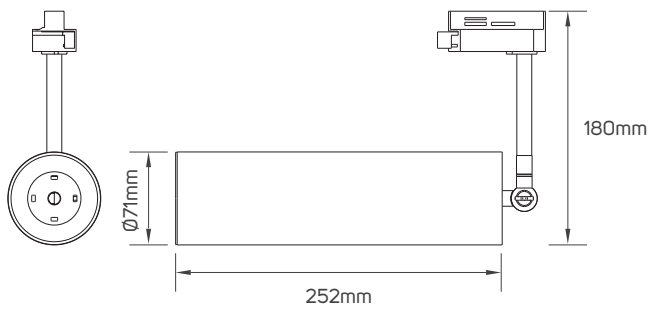

TECHNICAL OPERATING & ELECTRICAL DATA

IP Rating	IP20
Voltage	AC220-240V
Frequency	50/60Hz
Cap Type	GU10
Mounting Type	Mounted on Track
Type of Frame	Adjustable

SPECIFICATIONS

Code No.	Model No.	Max. Wattage	Body Color	Body Material
5101648	ILSATMF62	Max.9W	white	aluminum
5101649	ILSATMF62	Max.9W	matt black	aluminum
5101650	ILSATMF63	Max.9W	white	aluminum
5101651	ILSATMF63	Max.9W	matt black	aluminum
5101652	ILSATMF64	Max.9W	white	aluminum
5101653	ILSATMF64	Max.9W	matt black	aluminum
5101654	ILSATMF65	Max.9W	white	aluminum
5101655	ILSATMF65	Max.9W	matt black	aluminum
5101656	ILSATMF66	Max.9W	white	aluminum
5101657	ILSATMF66	Max.9W	matt black	aluminum
5101658	ILSATMF67	Max.9W	white	aluminum
5101659	ILSATMF67	Max.9W	matt black	aluminum

DIMENSIONS

5101648 - 5101649

5101650 - 5101651

5101652 - 5101653

DIMENSIONS

5101654 - 5101655

5101656 - 5101657

5101658 - 5101659

ACCESSORIES

Code No.	Model No.	IP Rating	Body Color	Body Material	Typr of Frame
5101324	ILSSMSFRB01	IP20	chrome black	aluminum	fixed
5101325	ILSSMSFRW01	IP20	matt white	aluminum	fixed
5101326	ILSSMSFRS01	IP20	chrome silver	aluminum	fixed
5101327	ILSSMSFRG01	IP20	rosy gold	aluminum	fixed
5101660	ILSSMSFRG02	IP20	chrome gold	aluminum	fixed
5101661	ILSSMSFRS02	IP20	satin silver	aluminum	fixed
5101662	ILSSMSFRB02	IP20	matt black	aluminum	fixed
5101663	ILSSMSFRG03	IP20	painting gold	aluminum	fixed

ACCESSORIES DIMENSIONS

5101324 - 5101325 - 5101326 - 5101327 - 5101660 - 5101661 - 5101662 - 5101663 - Reflector

APPLICATION PICTURE

This image is for display purpose only, the image may differ from the actual product, as the product is subject to modification provided without prior notice.