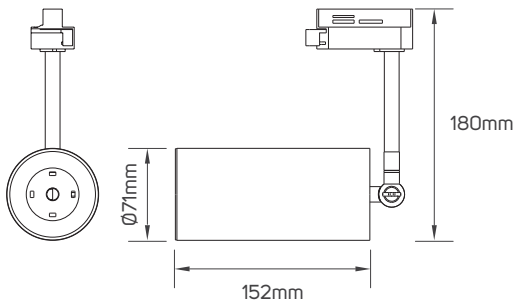

TECHNICAL OPERATING & ELECTRICAL DATA

IP Rating	IP20
Voltage	AC220-240V
Frequency	50/60Hz
Cap Type	GU10
Mounting Type	Mounted on Track
Type of Frame	Adjustable

SPECIFICATIONS

Code No.	Model No.	Max. Wattage	Body Color	Body Material
5101648	ILSATMF62	Max.9W	white	aluminum
5101649	ILSATMF62	Max.9W	matt black	aluminum
5101650	ILSATMF63	Max.9W	white	aluminum
5101651	ILSATMF63	Max.9W	matt black	aluminum
5101652	ILSATMF64	Max.9W	white	aluminum
5101653	ILSATMF64	Max.9W	matt black	aluminum
5101654	ILSATMF65	Max.9W	white	aluminum
5101655	ILSATMF65	Max.9W	matt black	aluminum
5101656	ILSATMF66	Max.9W	white	aluminum
5101657	ILSATMF66	Max.9W	matt black	aluminum
5101658	ILSATMF67	Max.9W	white	aluminum
5101659	ILSATMF67	Max.9W	matt black	aluminum

DIMENSIONS

5101648 - 5101649

5101650 - 5101651

5101652 - 5101653

DIMENSIONS

5101654 - 5101655

5101656 - 5101657

5101658 - 5101659

ACCESSORIES

Code No.	Model No.	IP Rating	Body Color	Body Material	Typr of Frame
5101324	ILSSMSFRB01	IP20	chrome black	aluminum	fixed
5101325	ILSSMSFRW01	IP20	matt white	aluminum	fixed
5101326	ILSSMSFRS01	IP20	chrome silver	aluminum	fixed
5101327	ILSSMSFRG01	IP20	rosy gold	aluminum	fixed
5101660	ILSSMSFRG02	IP20	chrome gold	aluminum	fixed
5101661	ILSSMSFRS02	IP20	satin silver	aluminum	fixed
5101662	ILSSMSFRB02	IP20	matt black	aluminum	fixed
5101663	ILSSMSFRG03	IP20	painting gold	aluminum	fixed

ACCESSORIES DIMENSIONS

5101324 - 5101325 - 5101326 - 5101327 - 5101660 - 5101661 - 5101662 - 5101663 - Reflector

APPLICATION PICTURE

This image is for display purpose only, the image may differ from the actual product, as the product is subject to modification provided without prior notice.