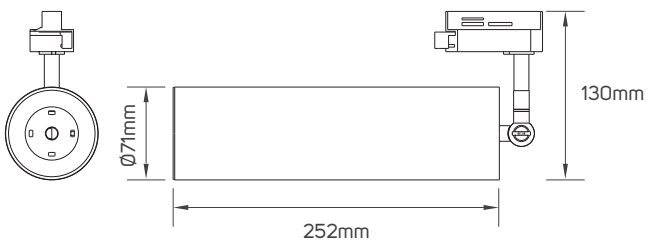

TECHNICAL OPERATING & ELECTRICAL DATA

IP Rating	IP20
Voltage	AC220-240V
Frequency	50/60Hz
Cap Type	GU10
Mounting Type	Mounted on Track
Type of Frame	Adjustable

SPECIFICATIONS

Code No.	Model No.	Max. Wattage	Body Color	Body Material
5101648	ILSATMF62	Max.9W	white	aluminum
5101649	ILSATMF62	Max.9W	matt black	aluminum
5101650	ILSATMF63	Max.9W	white	aluminum
5101651	ILSATMF63	Max.9W	matt black	aluminum
5101652	ILSATMF64	Max.9W	white	aluminum
5101653	ILSATMF64	Max.9W	matt black	aluminum
5101654	ILSATMF65	Max.9W	white	aluminum
5101655	ILSATMF65	Max.9W	matt black	aluminum
5101656	ILSATMF66	Max.9W	white	aluminum
5101657	ILSATMF66	Max.9W	matt black	aluminum
5101658	ILSATMF67	Max.9W	white	aluminum
5101659	ILSATMF67	Max.9W	matt black	aluminum

DIMENSIONS

5101648 - 5101649

5101650 - 5101651

5101652 - 5101653

DIMENSIONS

5101654 - 5101655

5101656 - 5101657

5101658 - 5101659

ACCESSORIES DIMENSIONS

5101324 - 5101325 - 5101326 - 5101327 - 5101660 - 5101661 - 5101662 - 5101663 - Reflector

APPLICATION PICTURE

This image is for display purpose only, the image may differ from the actual product, as the product is subject to modification provided without prior notice.