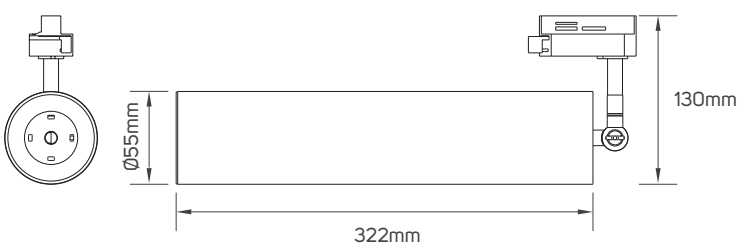

TECHNICAL OPERATING & ELECTRICAL DATA

IP Rating	IP20
Voltage	AC220-240V
Frequency	50/60Hz
Cap Type	GU10
Mounting Type	Mounted on Track
Type of Frame	Adjustable

SPECIFICATIONS

Code No.	Model No.	Max. Wattage	Body Color	Body Material
5101648	ILSATMF62	Max.9W	white	aluminum
5101649	ILSATMF62	Max.9W	matt black	aluminum
5101650	ILSATMF63	Max.9W	white	aluminum
5101651	ILSATMF63	Max.9W	matt black	aluminum
5101652	ILSATMF64	Max.9W	white	aluminum
5101653	ILSATMF64	Max.9W	matt black	aluminum
5101654	ILSATMF65	Max.9W	white	aluminum
5101655	ILSATMF65	Max.9W	matt black	aluminum
5101656	ILSATMF66	Max.9W	white	aluminum
5101657	ILSATMF66	Max.9W	matt black	aluminum
5101658	ILSATMF67	Max.9W	white	aluminum
5101659	ILSATMF67	Max.9W	matt black	aluminum

DIMENSIONS

5101648 - 5101649

5101650 - 5101651

5101652 - 5101653

DIMENSIONS

5101654 - 5101655

5101656 - 5101657

5101658 - 5101659

ACCESSORIES DIMENSIONS

5101324 - 5101325 - 5101326 - 5101327 - 5101660 - 5101661 - 5101662 - 5101663 - Reflector

APPLICATION PICTURE

This image is for display purpose only, the image may differ from the actual product, as the product is subject to modification provided without prior notice.