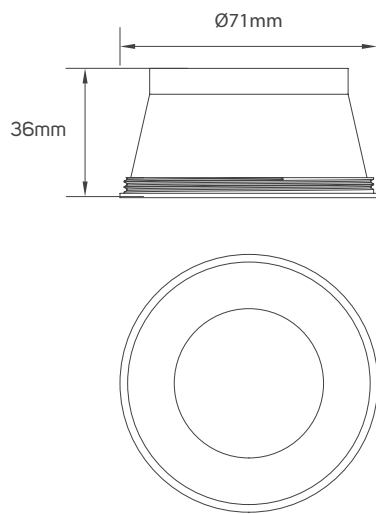

TECHNICAL OPERATING & ELECTRICAL DATA

IP Rating	IP20
Voltage	AC220-240V
Frequency	50/60Hz
Cap Type	GU10
Mounting Type	Mounted on Track
Type of Frame	Adjustable

SPECIFICATIONS

Code No.	Model No.	Max. Wattage	Body Color	Body Material
5101648	ILSATMF62	Max.9W	white	aluminum
5101649	ILSATMF62	Max.9W	matt black	aluminum
5101650	ILSATMF63	Max.9W	white	aluminum
5101651	ILSATMF63	Max.9W	matt black	aluminum
5101652	ILSATMF64	Max.9W	white	aluminum
5101653	ILSATMF64	Max.9W	matt black	aluminum
5101654	ILSATMF65	Max.9W	white	aluminum
5101655	ILSATMF65	Max.9W	matt black	aluminum
5101656	ILSATMF66	Max.9W	white	aluminum
5101657	ILSATMF66	Max.9W	matt black	aluminum
5101658	ILSATMF67	Max.9W	white	aluminum
5101659	ILSATMF67	Max.9W	matt black	aluminum

DIMENSIONS

5101648 - 5101649

5101650 - 5101651

5101652 - 5101653

DIMENSIONS

5101654 - 5101655

5101656 - 5101657

5101658 - 5101659

ACCESSORIES DIMENSIONS

5101324 - 5101325 - 5101326 - 5101327 - 5101660 - 5101661 - 5101662 - 5101663 - Reflector

APPLICATION PICTURE

This image is for display purpose only, the image may differ from the actual product, as the product is subject to modification provided without prior notice.