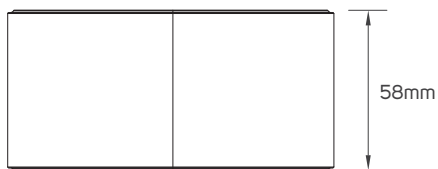

ACCESSORIES DIMENSIONS

671117 - Diffuser

671114 - Connector