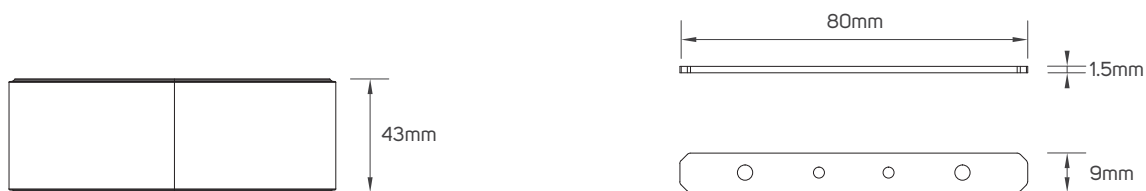

ACCESSORIES DIMENSIONS

671116 - Diffuser

671113 - Connector