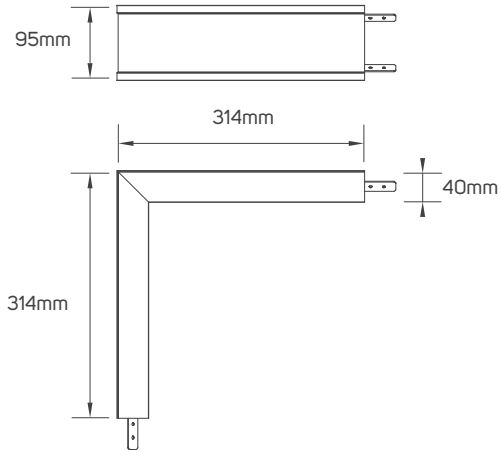

DIMENSIONS

671089 - 671090 - 671091

ACCESSORIES

| Code No. | Model No. | Body Color | Body Material |
|----------|------------|------------|---------------|
| 671114 | ILSRLLC02 | chrome | iron |
| 671117 | ILSRLLFD02 | white | flexible PC |

ACCESSORIES DIMENSIONS

671117 - Diffuser

671114 - Connector

SPECIFICATIONS

| Code No. | Model No. | Power | Lumen | Efficacy | CCT |
|----------|--------------------|-------|--------|------------|-------|
| 671092 | ILS20.5RLL0830WW01 | 20.5W | 2100lm | 102.44lm/W | 3000K |
| 671093 | ILS20.5RLL0840NW01 | 20.5W | 2200lm | 107.32lm/W | 4000K |
| 671094 | ILS20.5RLL0850DL01 | 20.5W | 2250lm | 109.76lm/W | 5000K |

DIMENSIONS

671092 - 671093 - 671094

ACCESSORIES

| Code No. | Model No. | Body Color | Body Material |
|----------|------------|------------|---------------|
| 671115 | ILSRLLC03 | chrome | iron |
| 671118 | ILSRLLFD03 | white | flexible PC |

ACCESSORIES DIMENSIONS

671118 - Diffuser

671115 - Connector

This image is for display purpose only, the image may differ from the actual product, as the product is subject to modification provided without prior notice.