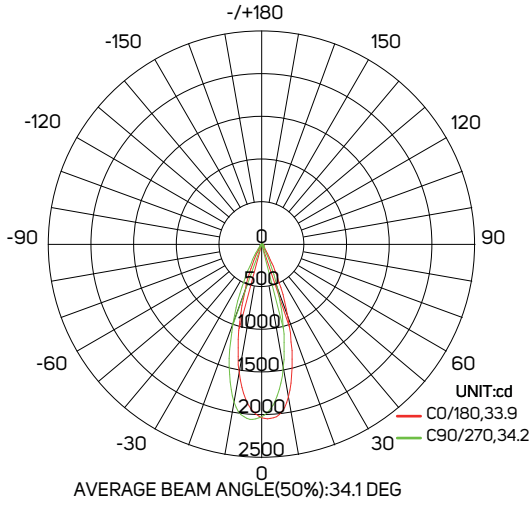

Commercial

Workplace

Educational Center

TECHNICAL OPERATING & ELECTRICAL DATA

Body Color	Grey
Body Material	Aluminum+PC Reflector
IP rating	IP20
Lumen	from 770 to 1350 lm/M+/-10%
Voltage	AC220-240V
Frequency	50/60Hz
Cap Type	AR111
Mounting Type	Mounted on Ceiling with Frames
Beam Angle	34°
Dimming	Dimmable
Lamp Type	Direct
Fixed or Adjustable	Fixed
Life Span	40,000hrs

SPECIFICATIONS

Code No.	Model No.	Power	Lumen	Efficacy	CCT
5101515	ILS10D111M927WW01	10W	770lm	77lm/w	2700K
5101516	ILS10D111M930WW01	10W	790lm	79lm/w	3000K
5101517	ILS10D111M935WW01	10W	840lm	84lm/w	3500K
5101518	ILS10D111M940NW01	10W	880lm	88lm/w	4000K
5101519	ILS10D111M950DL01	10W	910lm	91lm/w	5000K
5101520	ILS15D111M927WW01	15W	1115lm	74.33lm/w	2700K
5101521	ILS15D111M930WW01	15W	1150lm	76.67lm/w	3000K
5101522	ILS15D111M935WW01	15W	1200lm	80lm/w	3500K
5101523	ILS15D111M940NW01	15W	1250lm	83.33lm/w	4000K
5101524	ILS15D111M950DL01	15W	1350lm	90lm/w	5000K

I DIMENSIONS

5101515 - 5101516 - 5101517 - 5101518 - 5101519 - 5101520 - 5101521 - 5101522 - 5101523 - 5101524

PHOTOMETRIC DATA

5101515

5101516

5101517

5101518

5101519