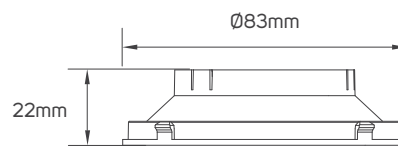

I DIMENSIONS

5101515 - 5101516 - 5101517 - 5101518 - 5101519 - 5101520 - 5101521 - 5101522 - 5101523 - 5101524

PHOTOMETRIC DATA

5101515

5101516

5101517

5101518

5101519

5101520

PHOTOMETRIC DATA

5101521

5101522

5101523

5101524

ACCESSORIES

Code No.	Model No.	Beam Angle	Body Color	Body Material	Type of Frame
5101525	ILS111M12L01	12°	transparent	PC	fixed
5101526	ILS111M24L01	24°	transparent	PC	fixed
5101697	ILS082FRMAR111W01	/	matt white	PC	fixed
5101698	ILS082FRMAR111S01	/	silver	PC	fixed
5101699	ILS082FRMAR111AS01	/	anti-glare silver	PC	fixed
5101700	ILS082FRMAR111AB01	/	anti-glare black	PC	fixed
5101701	ILS082FRMAR111B01	/	matt black	PC	fixed
5101702	ILS082FRMAR111ACG01	/	anti-glare chrome gold	PC	fixed
5101703	ILS082FRMAR111RG01	/	anti-glare rose gold	PC	fixed

ACCESSORIES DIMENSIONS

5101525 - 5101526 - Lens

5101697 - 5101698 - 5101699 - 5101700 - 5101701 - 5101702 - 5101703- reflectors

APPLICATION PICTURE

This image is for display purpose only, the image may differ from the actual product, as the product is subject to modification provided without prior notice.