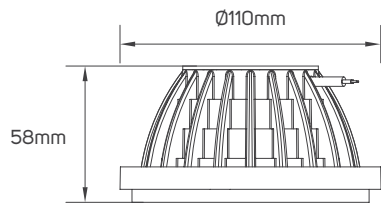

Commercial

Workplace

Educational Center

TECHNICAL OPERATING & ELECTRICAL DATA

Body Color	Grey
Body Material	Aluminum+PC Reflector
IP rating	IP20
Lumen	from 770 to 1350 lm/M+/-10%
Voltage	AC220-240V
Frequency	50/60Hz
Cap Type	AR111
Mounting Type	Mounted on Ceiling with Frames
Beam Angle	34°
Dimming	Dimmable
Lamp Type	Direct
Fixed or Adjustable	Fixed
Life Span	40,000hrs

I DIMENSIONS

5101515 - 5101516 - 5101517 - 5101518 - 5101519 - 5101520 - 5101521 - 5101522 - 5101523 - 5101524

PHOTOMETRIC DATA

5101515

5101516

5101517

5101518

5101519