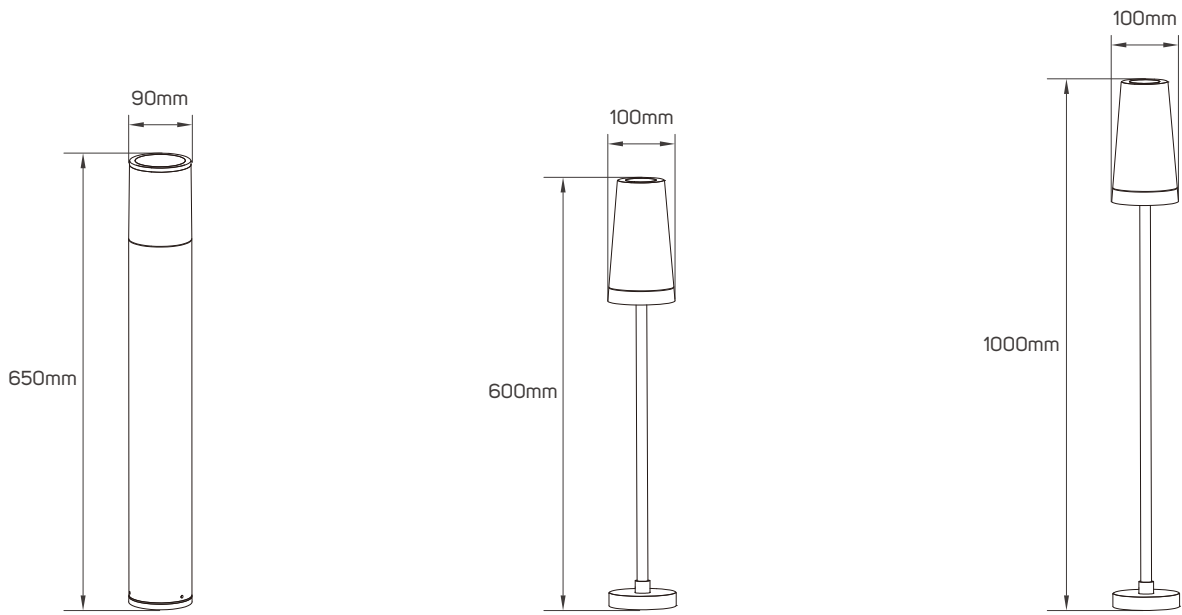

TECHNICAL OPERATING & ELECTRICAL DATA

Body Color	Dark Grey
Body Material	Aluminum
Voltage	AC220-240V
Frequency	50/60Hz
Directional or Non Directional	Non Directional
Fixed or Adjustable	Fixed
Life Span	20000h

SPECIFICATIONS

Code No.	Model No.	IP	Max.LED Bulb Wattage	Lamp Holder Type	Body Color	Dimensions
671273	ILSSMOBDF24	54.00	1x.Max.18W	E27	dark grey	Ø90x650mm
671274	ILSSMOBDF28	54.00	1x.Max.18W	E27	dark grey	Ø100x600mm
671275	ILSSMOBDF30	54.00	1x.Max.18W	E27	dark grey	Ø100x1000mm
671276	ILSSPMOPJF02	65.00	1x.Max.9W	GU10	dark grey	150x600mm
671277	ILSSMOPJF03	65.00	1x.Max.9W	GU10	dark grey	150x1000mm

DIMENSIONS

671273

671274

671275

671276

671277

APPLICATION PICTURE

This image is for display purpose only, the image may differ from the actual product, as the product is subject to modification provided without prior notice.