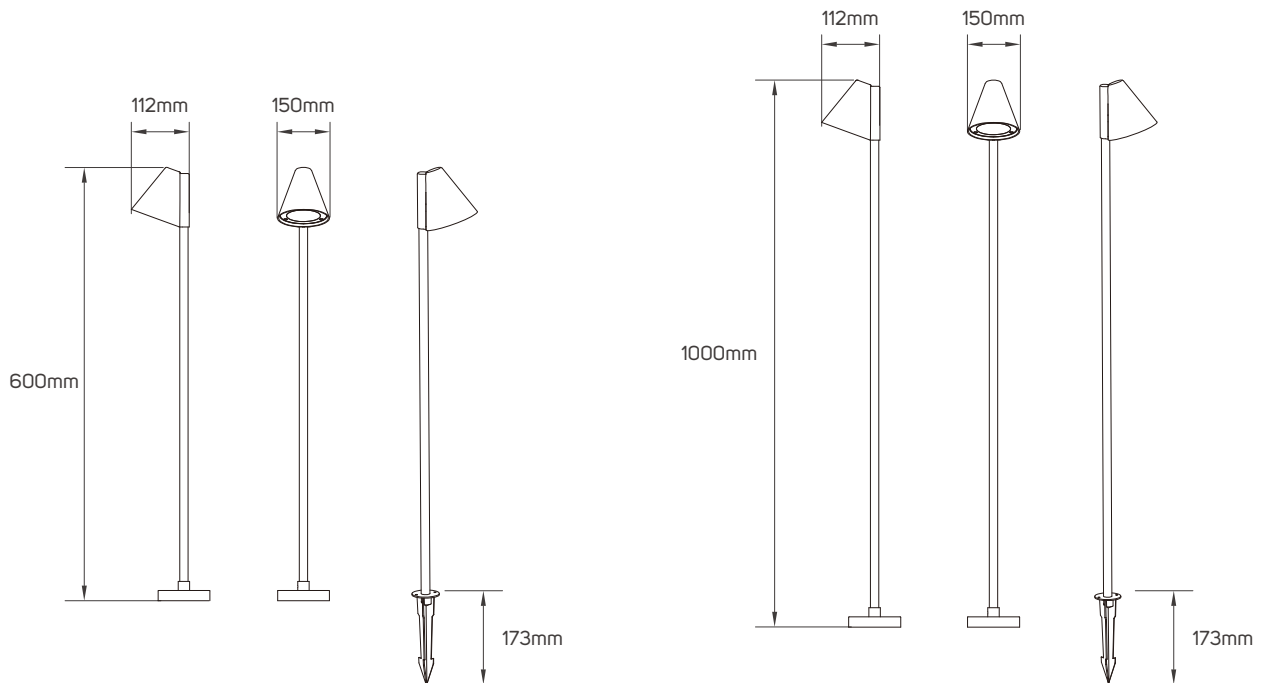

TECHNICAL OPERATING & ELECTRICAL DATA

Body Color	Dark Grey
Body Material	Aluminum
Voltage	AC220-240V
Frequency	50/60Hz
Directional or Non Directional	Non Directional
Fixed or Adjustable	Fixed
Life Span	20000h

SPECIFICATIONS

Code No.	Model No.	IP	Max.LED Bulb Wattage	Lamp Holder Type	Body Color	Dimensions
671273	ILSSMOBDF24	54.00	1x.Max.18W	E27	dark grey	Ø90x650mm
671274	ILSSMOBDF28	54.00	1x.Max.18W	E27	dark grey	Ø100x600mm
671275	ILSSMOBDF30	54.00	1x.Max.18W	E27	dark grey	Ø100x1000mm
671276	ILSSPMOPJF02	65.00	1x.Max.9W	GU10	dark grey	150x600mm
671277	ILSSMOPJF03	65.00	1x.Max.9W	GU10	dark grey	150x1000mm

DIMENSIONS

671273

671274

671275

671276

671277

APPLICATION PICTURE

This image is for display purpose only, the image may differ from the actual product, as the product is subject to modification provided without prior notice.