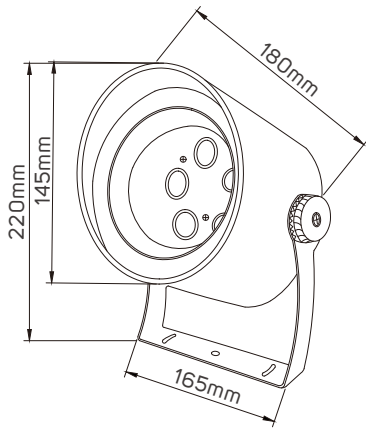

DIMENSIONS

Code No.	Model No.	Diameter	Height	Length	Width
541100	ILSSMOPJF01		114	179	89
612593	ILS7.5SMOPJL01	145	220	180	
612594	ILS17SMOPJL01	200	300	220	
521280	ILSSMOPJF04	64	191		
671278	ILSSMOPJF04		272	130	

DIMENSIONS

521280

541100

612593

612594

671278

APPLICATION PICTURE

This image is for display purpose only, the image may differ from the actual product, as the product is subject to modification provided without prior notice.