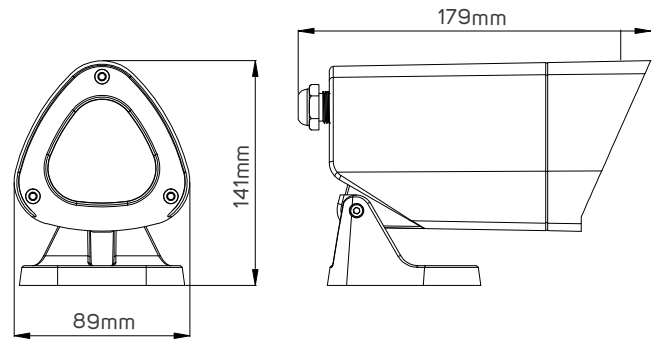

DIMENSIONS

Code No.	Model No.	Diameter	Height	Length	Width
541100	ILSSMOPJF01		114	179	89
612593	ILS7.5SMOPJL01	145	220	180	
612594	ILS17SMOPJL01	200	300	220	
521280	ILSSMOPJF04	64	191		
671278	ILSSMOPJF04		272	130	

DIMENSIONS

521280

541100

612593

612594

671278

APPLICATION PICTURE

This image is for display purpose only, the image may differ from the actual product, as the product is subject to modification provided without prior notice.