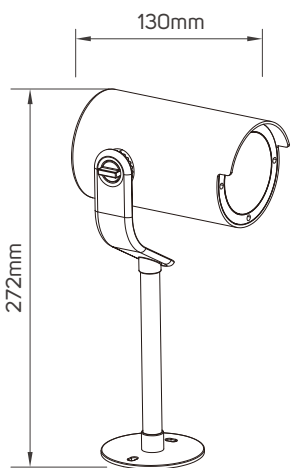

DIMENSIONS

Code No.	Model No.	Diameter	Height	Length	Width
541100	ILSSMOPJF01		114	179	89
612593	ILS7.5SMOPJL01	145	220	180	
612594	ILS17SMOPJL01	200	300	220	
521280	ILSSMOPJF04	64	191		
671278	ILSSMOPJF04		272	130	

DIMENSIONS

521280

541100

612593

612594

671278

APPLICATION PICTURE

This image is for display purpose only, the image may differ from the actual product, as the product is subject to modification provided without prior notice.