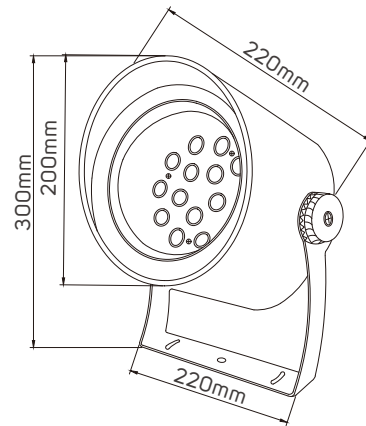

DIMENSIONS

Code No.	Model No.	Diameter	Height	Length	Width
541100	ILSSMOPJF01		114	179	89
612593	ILS7.5SMOPJL01	145	220	180	
612594	ILS17SMOPJL01	200	300	220	
521280	ILSSMOPJF04	64	191		
671278	ILSSMOPJF04		272	130	

DIMENSIONS

521280

541100

612593

612594

671278

APPLICATION PICTURE

This image is for display purpose only, the image may differ from the actual product, as the product is subject to modification provided without prior notice.