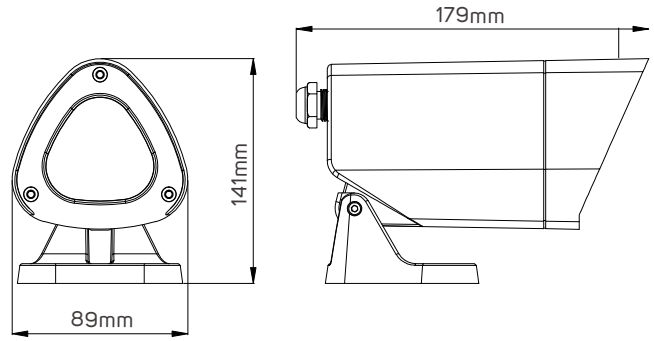

DIMENSIONS

Code No.	Model No.	Diameter	Height	Length	Width
541100	ILSSMOPJF01		114	179	89
612593	ILS7.5SMOPJL01	145	220	180	
612594	ILS17SMOPJL01	200	300	220	
521280	ILSSMOPJF04	64	191		
671278	ILSSMOPJF04		272	130	

DIMENSIONS

521280

541100

612593

612594

671278

APPLICATION PICTURE

This image is for display purpose only, the image may differ from the actual product, as the product is subject to modification provided without prior notice.