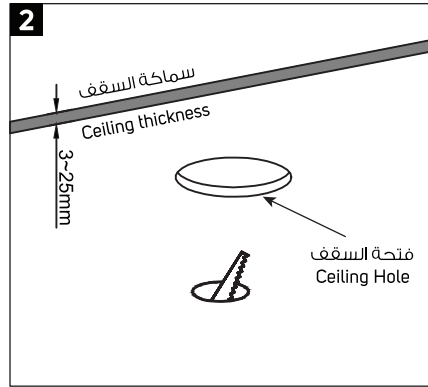

Attentions:

- 1- The Product must be installed in rated voltage and assure safety earth.
- 2- Installing and fixing the lamp should be processed by professional under the condition power off.
- 3- If the external electrical wire damage please changed by the professional in time in case of any danger.
- 4- Please ensure the power has been cut off before installation, in order to prevent the electric shock.
- 5- Y-type connection: If the external flexible cable or cord of the lamp is damaged, the cord shall be replaced by the manufacturer or its service agent or a person with similar qualification to avoid danger.
- 6- It is not allowed to install this lamp on the ceiling that is vulnerable to damage and deformation. The recommended insulation thickness shall be subject to the actual model.
- 7- Warm tip: "do not apply paint and other coatings on the product surface during installation".

INSTALLATION STEPS

خطوات التركيب

CUTTING SIZE

إبعاد القص

<p>ارتفاع القص H48mm</p> <p>قطر ٩٠ ملم Ø90mm</p> <p>مقاس القص قطر ٧٠ ملم Ø70mm</p>	<p>ارتفاع القص H53mm</p> <p>قطر ١٢٠ ملم Ø120mm</p> <p>مقاس القص قطر ١٠٠ ملم Ø100mm</p>	<p>ارتفاع القص H66mm</p> <p>قطر ١٦٠ ملم Ø160mm</p> <p>مقاس القص قطر ١٤٠ ملم Ø140mm</p>	<p>ارتفاع القص H86mm</p> <p>قطر ٢٢٠ ملم Ø220mm</p> <p>مقاس القص قطر ٢٠٠ ملم Ø200mm</p>
--	--	--	--