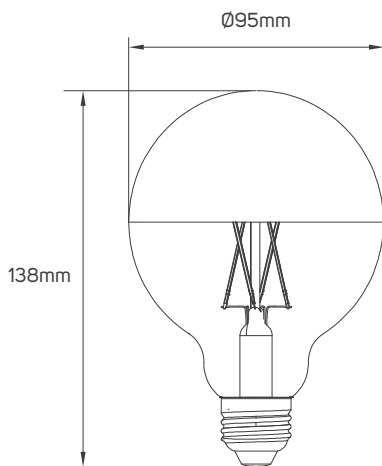

## SPECIFICATIONS

Code No.	Model No.	Power	Lumen	Efficacy	Lamp Holder Type
612705	ILS4.5WE14DFG45L927WWS01	4.5W	400lm	89lm/W	E14
612706	ILS4.5WE27DFG45L927WWS01	4.5W	400lm	89lm/W	E27
612707	ILS7WE27DFA60L927WWS01	7W	680lm	97lm/W	E27
612708	ILS9WE27DFA60L927WWS01	9W	900lm	100lm/W	E27
612709	ILS9WE27DFG80L927WWS01	9W	900lm	100lm/W	E27
612710	ILS9WE27DFG95L927WWS01	9W	900lm	100lm/W	E27
612711	ILS9WE27DFG125L927WWS01	9W	900lm	100lm/W	E27

## DIMENSIONS

612705

612706

612707 - 612708

612709

612710

612711

## APPLICATION PICTURE

This image is for display purpose only, the image may differ from the actual product, as the product is subject to modification provided without prior notice.