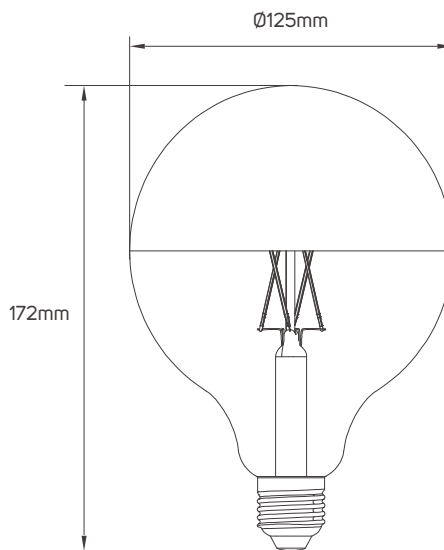

## SPECIFICATIONS

Code No.	Model No.	Power	Lumen	Efficacy	Lamp Holder Type
612705	ILS4.5WE14DFG45L927WWS01	4.5W	400lm	89lm/W	E14
612706	ILS4.5WE27DFG45L927WWS01	4.5W	400lm	89lm/W	E27
612707	ILS7WE27DFA60L927WWS01	7W	680lm	97lm/W	E27
612708	ILS9WE27DFA60L927WWS01	9W	900lm	100lm/W	E27
612709	ILS9WE27DFG80L927WWS01	9W	900lm	100lm/W	E27
612710	ILS9WE27DFG95L927WWS01	9W	900lm	100lm/W	E27
612711	ILS9WE27DFG125L927WWS01	9W	900lm	100lm/W	E27

## DIMENSIONS

612705

612706

612707 - 612708

612709

612710

612711

## APPLICATION PICTURE

This image is for display purpose only, the image may differ from the actual product, as the product is subject to modification provided without prior notice.