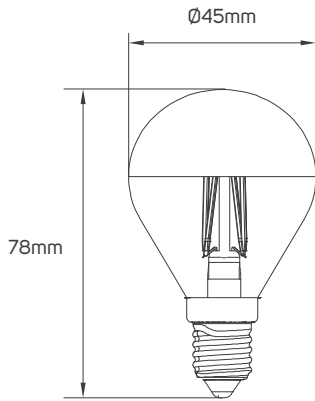

## TECHNICAL OPERATING & ELECTRICAL DATA

IP Rating	IP20
CRI	90
Body Color	Silver+Glass
Body Material	Glass
Lumen	from 400 to 900lm/M+/-10%
CCT	2700K
Voltage	AC220-240V
Frequency	50/60Hz
Beam Angle	330°
Dimmable or Not	Dimmable
Directional or Non Directional	Non-Directional
Fixed or Adjustable	Fixed
Life Span	15,000hrs

## DIMENSIONS

612705

612706

612707 - 612708

612709

612710

612711