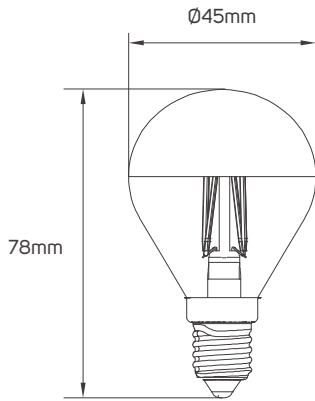

**BEYOND LIGHT..
TO THE LAST DETAILS!**

AREAS OF APPLICATION

Hospitality

Shopping Center

Commercial

Educational Center

TECHNICAL OPERATING & ELECTRICAL DATA

IP rating	IP20
CRI	90
Body Color	Rose+Glass
Body Material	Glass
Lumen	from 400 to 900lm/M+/-10%
CCT	2700K
Voltage	AC220-240V
Frequency	50/60Hz
Beam Angle	330°
Dimmable or not	Dimmable
Directional or Non Directional	Non-Directional
Fixed or Adjustable	Fixed
Life span	15,000hrs

SPECIFICATIONS

Code No.	Model No.	Power	Lumen	Efficacy	Lamp Holder Type
612719	ILS4.5WE14DFG45L927WWRG01	4.5W	400lm	89lm/W	E14
612720	ILS4.5WE27DFG45L927WWRG01	4.5W	400lm	89lm/W	E27
612721	ILS7WE27DFA60L927WWRG01	7W	680lm	97lm/W	E27
612722	ILS9WE27DFA60L927WWRG01	9W	900lm	100lm/W	E27
612723	ILS9WE27DFG80L927WWRG01	9W	900lm	100lm/W	E27
612724	ILS9WE27DFG95L927WWRG01	9W	900lm	100lm/W	E27
612725	ILS9WE27DFG125L927WWRG01	9W	900lm	100m/W	E27

DIMENSIONS

612719

612720

612721 - 612722

612723

612724

612725

APPLICATION PICTURE