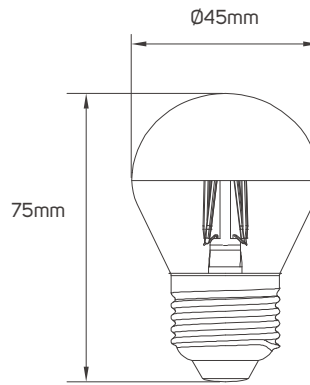

**BEYOND LIGHT..
TO THE LAST DETAILS!**

AREAS OF APPLICATION

Hospitality

Shopping Center

Commercial

Educational Center

TECHNICAL OPERATING & ELECTRICAL DATA

IP rating	IP20
CRI	90
Body Color	Rose+Glass
Body Material	Glass
Lumen	from 400 to 900lm/M+/-10%
CCT	2700K
Voltage	AC220-240V
Frequency	50/60Hz
Beam Angle	330°
Dimmable or not	Dimmable
Directional or Non Directional	Non-Directional
Fixed or Adjustable	Fixed
Life span	15,000hrs

SPECIFICATIONS

Code No.	Model No.	Power	Lumen	Efficacy	Lamp Holder Type
612719	ILS4.5WE14DFG45L927WWRG01	4.5W	400lm	89lm/W	E14
612720	ILS4.5WE27DFG45L927WWRG01	4.5W	400lm	89lm/W	E27
612721	ILS7WE27DFA60L927WWRG01	7W	680lm	97lm/W	E27
612722	ILS9WE27DFA60L927WWRG01	9W	900lm	100lm/W	E27
612723	ILS9WE27DFG80L927WWRG01	9W	900lm	100lm/W	E27
612724	ILS9WE27DFG95L927WWRG01	9W	900lm	100lm/W	E27
612725	ILS9WE27DFG125L927WWRG01	9W	900lm	100m/W	E27

DIMENSIONS

612719

612720

612721 - 612722

612723

612724

612725

APPLICATION PICTURE