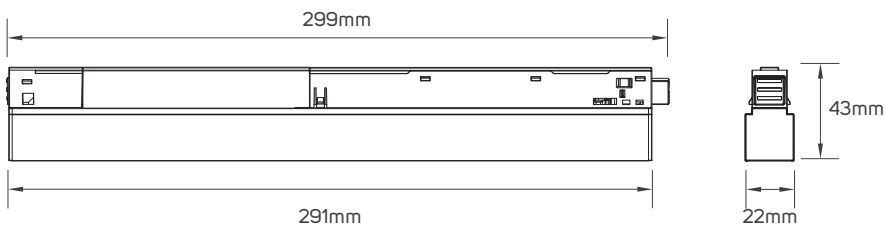

613631 - 613632