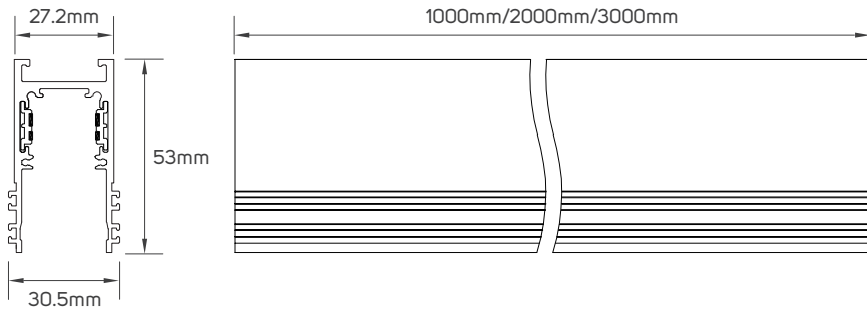

ACCESSORIES DIMENSIONS

613669 - 613670 - 613671