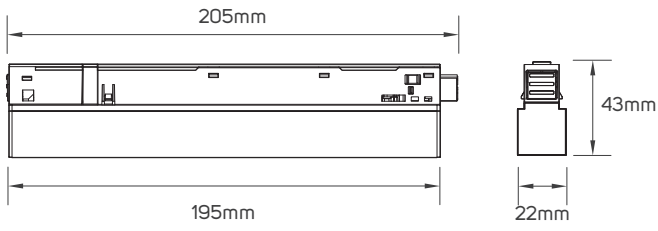

DIMENSIONS

613629 - 613630