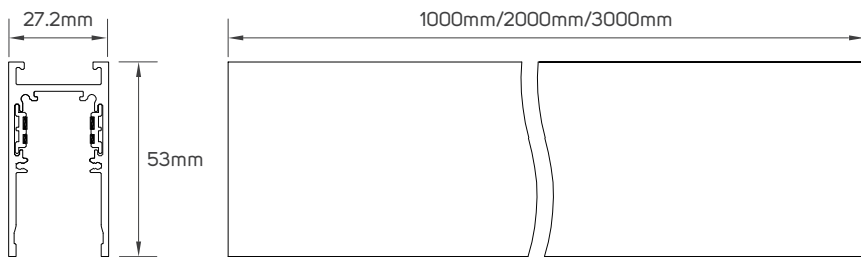

ACCESSORIES DIMENSIONS

613669 - 613670 - 613671

613672- 613673 - 613674

613676

613677