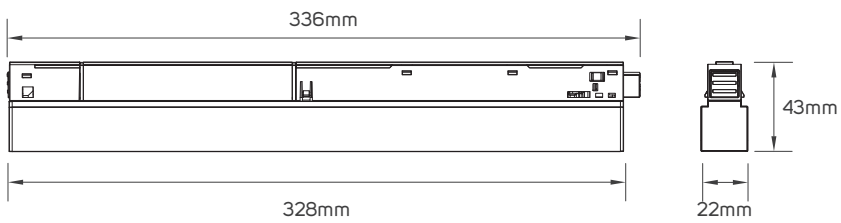

**BEYOND LIGHT..
TO THE LAST DETAILS!**

AREAS OF APPLICATION

Hospitality

Shopping Center

Commercial

Educational Center

TECHNICAL OPERATING & ELECTRICAL DATA

IP Ratings	IP20
CRI	90
Body Color	Sandy Black
Body Material	Aluminum
Lumen	from 570 to 1900lm/M+/-10%
Voltage	AC220-240V
Driver Voltage	DC48V
Frequency	50/60Hz
Beam Angle	90°
Mounting Type	Surface Mounted
Dimmable or Not	Non-Dimmable
Directional or Non Directional	Directional
Fixed or Adjustable	Fixed
Life Span	30000h

DIMENSIONS

613643 - 613644

613645 - 613646

613647 - 613648

613649 - 613650

ACCESSORIES

Code No.	Model No.	Body Color	Body Material	Power
613669	ILS1M4RTLB01	sandy black	aluminum	/
613670	ILS2M4RTLB01	sandy black	aluminum	/
613671	ILS3M4RTLB01	sandy black	aluminum	/
613672	ILS1M4RTLB02	sandy black	aluminum	/
613673	ILS2M4RTLB02	sandy black	aluminum	/
613674	ILS3M4RTLB02	sandy black	aluminum	/
613675	ILS48VPSTRK01	sandy black	plastic	150W
613676	ILSRATR01	sandy black	aluminum	/
613677	ILSRATR02	sandy black	aluminum	/
613678	ILSSMATR01	sandy black	aluminum	/
613679	ILSSMATR02	sandy black	aluminum	/
613680	ILSCITR01	sandy black	plastic	/
613681	ILSCLTR01	sandy black	plastic	/
613682	ILSPKITTR01	nickle	steel	/
613683	ILSTKITTR01	sliver	aluminum	/