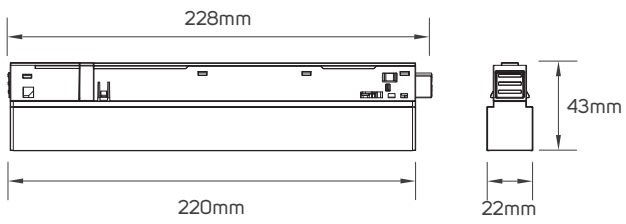

**BEYOND LIGHT..
TO THE LAST DETAILS!**

AREAS OF APPLICATION

Hospitality

Shopping Center

Commercial

Educational Center

TECHNICAL OPERATING & ELECTRICAL DATA

IP Ratings	IP20
CRI	90
Body Color	Sandy Black
Body Material	Aluminum
Lumen	from 570 to 1900lm/M+/-10%
Voltage	AC220-240V
Driver Voltage	DC48V
Frequency	50/60Hz
Beam Angle	90°
Mounting Type	Surface Mounted
Dimmable or Not	Non-Dimmable
Directional or Non Directional	Directional
Fixed or Adjustable	Fixed
Life Span	30000h

DIMENSIONS

613643 - 613644

613645 - 613646

613647 - 613648

613649 - 613650

ACCESSORIES

Code No.	Model No.	Body Color	Body Material	Power
613669	ILS1M4RTLB01	sandy black	aluminum	/
613670	ILS2M4RTLB01	sandy black	aluminum	/
613671	ILS3M4RTLB01	sandy black	aluminum	/
613672	ILS1M4RTLB02	sandy black	aluminum	/
613673	ILS2M4RTLB02	sandy black	aluminum	/
613674	ILS3M4RTLB02	sandy black	aluminum	/
613675	ILS48VPSTRK01	sandy black	plastic	150W
613676	ILSRATR01	sandy black	aluminum	/
613677	ILSRATR02	sandy black	aluminum	/
613678	ILSSMATR01	sandy black	aluminum	/
613679	ILSSMATR02	sandy black	aluminum	/
613680	ILSCITR01	sandy black	plastic	/
613681	ILSCLTR01	sandy black	plastic	/
613682	ILSPKITTR01	nickle	steel	/
613683	ILSTKITTR01	sliver	aluminum	/