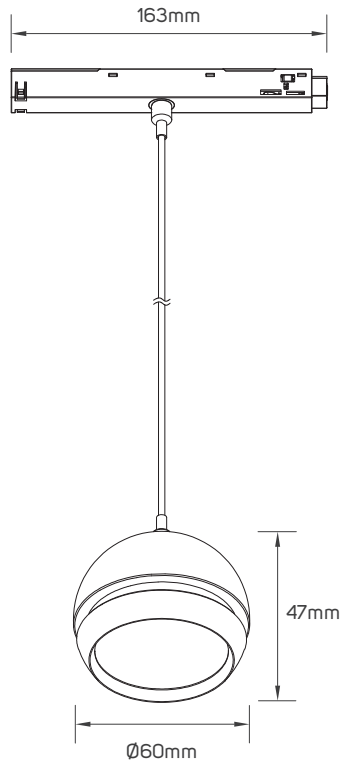

## TECHNICAL OPERATING & ELECTRICAL DATA

IP Ratings	IP20
CRI	90
Body Color	Sandy Black
Body Material	Aluminum+Industrial Plastic
Lumen	from 370 to 1050lm/M+/-10%
Voltage	AC220-240V
Driver Voltage	DC48V
Frequency	50/60Hz
Beam Angle	24°
Mounting Type	Track Mounted
Dimmable or Not	Non-Dimmable
Directional or Non Directional	Directional
Fixed or Adjustable	Fixed
Life Span	30000h

# DIMENSIONS

613657 - 613658

613659 - 613660

613661 - 613662

613663 - 613664

## DIMENSIONS

613665 - 613666

613667 - 613668

## ACCESSORIES DIMENSIONS

613678

613679

613675

613680

613681