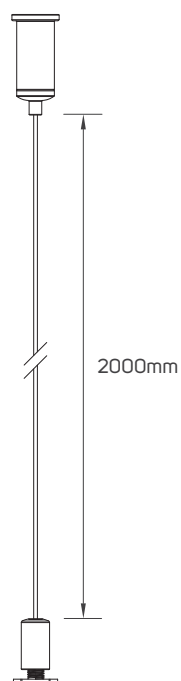

**BEYOND LIGHT..
TO THE LAST DETAILS!**

AREAS OF APPLICATION

Hospitality

Shopping Center

Commercial

Educational Center

TECHNICAL OPERATING & ELECTRICAL DATA

Body Material	Aluminum
IP Rating	IP20
Lumen	1250-1650lm/M+/-10%
Voltage	AC220-240V
Frequency	50/60Hz
Beam Angle	110°
Dimming	Non Dimmable
Lamp Type	Indirect
Fixed or Adjustable	Adjustable
Life Span	30000hrs

SPECIFICATIONS

Code No.	Model No.	Power	Lumen	Efficacy	CCT	Body Color
671173	ILS14PLLX830WW01	14W	1400lm	100lm/w	3000K	aluminum
671174	ILS14PLLX840NW01	14W	1500lm	107.14lm/w	4000K	aluminum
671175	ILS14PLLX850DL01	14W	1550lm	110.71lm/w	5000K	aluminum
671176	ILS14PLLX830WW02	14W	1500lm	107.14lm/w	3000K	matt white
671177	ILS14PLLX840NW02	14W	1600lm	114.29lm/w	4000K	matt white
671178	ILS14PLLX850DL02	14W	1650lm	117.86lm/w	5000K	matt white
671179	ILS14PLLX830WW03	14W	1250lm	89.29lm/w	3000K	matt black
671180	ILS14PLLX840NW03	14W	1350lm	96.43lm/w	4000K	matt black
671181	ILS14PLLX850DL03	14W	1400lm	100lm/w	5000K	matt black

I DIMENSIONS

671173 - 671174 - 671175 - 671176 - 671177 - 671178 - 671179 - 671180 - 671181

ACCESSORIES

Code No.	Model No.	Body Color	Body Material
671193	ILSPLLFD01	white	flexible pc
671191	ILSPLLC01	chrome	iron
671195	ILSPLLF01	chrome	iron
671197	ILSPLLF03	chrome	stainless steel
671198	ILSPLLF04	chrome	stainless steel+iron

ACCESSORIES DIMENSIONS

671193 - Diffuser

671191 - Connector

671195 - Connector

671197 - Connector

671198 - Connector

APPLICATION PICTURE

This image is for display purpose only, the image may differ from the actual product, as the product is subject to modification provided without prior notice.