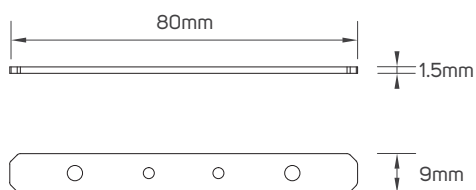

I DIMENSIONS

671173 - 671174 - 671175 - 671176 - 671177 - 671178 - 671179 - 671180 - 671181

ACCESSORIES

Code No.	Model No.	Body Color	Body Material
671193	ILSPLLFD01	white	flexible pc
671191	ILSPLLC01	chrome	iron
671195	ILSPLLF01	chrome	iron
671197	ILSPLLF03	chrome	stainless steel
671198	ILSPLLF04	chrome	stainless steel+iron

ACCESSORIES DIMENSIONS

671193 - Diffuser

671191 - Connector

671195 - Connector

671197 - Connector

671198 - Connector

APPLICATION PICTURE

This image is for display purpose only, the image may differ from the actual product, as the product is subject to modification provided without prior notice.