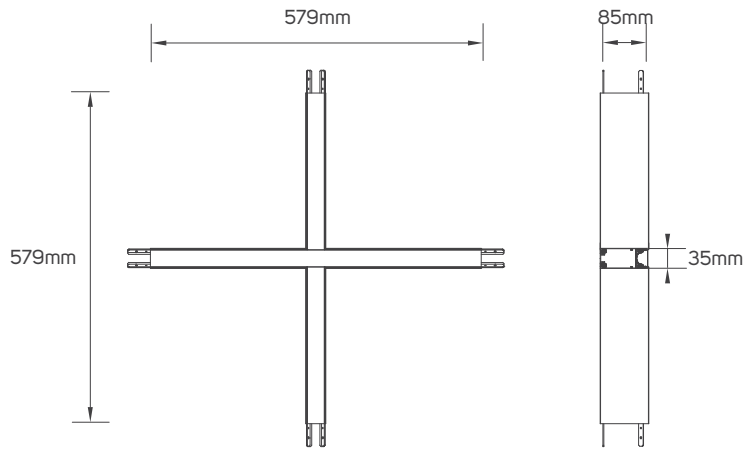

**BEYOND LIGHT..
TO THE LAST DETAILS!**

AREAS OF APPLICATION

Hospitality

Shopping Center

Commercial

Educational Center

TECHNICAL OPERATING & ELECTRICAL DATA

Body Material	Aluminum
IP Rating	IP20
Lumen	1250-1650lm/M+/-10%
Voltage	AC220-240V
Frequency	50/60Hz
Beam Angle	110°
Dimming	Non Dimmable
Lamp Type	Indirect
Fixed or Adjustable	Adjustable
Life Span	30000hrs

I DIMENSIONS

671173 - 671174 - 671175 - 671176 - 671177 - 671178 - 671179 - 671180 - 671181

ACCESSORIES

Code No.	Model No.	Body Color	Body Material
671193	ILSPLLFD01	white	flexible pc
671191	ILSPLLC01	chrome	iron
671195	ILSPLLF01	chrome	iron
671197	ILSPLLF03	chrome	stainless steel
671198	ILSPLLF04	chrome	stainless steel+iron