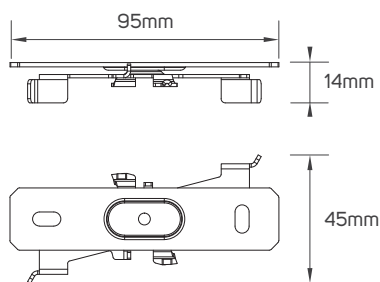

I DIMENSIONS

671173 - 671174 - 671175 - 671176 - 671177 - 671178 - 671179 - 671180 - 671181

ACCESSORIES

Code No.	Model No.	Body Color	Body Material
671193	ILSPLLFD01	white	flexible pc
671191	ILSPLLC01	chrome	iron
671195	ILSPLLF01	chrome	iron
671197	ILSPLLF03	chrome	stainless steel
671198	ILSPLLF04	chrome	stainless steel+iron

ACCESSORIES DIMENSIONS

671193 - Diffuser

671191 - Connector

671195 - Connector

671197 - Connector

671198 - Connector

APPLICATION PICTURE

This image is for display purpose only, the image may differ from the actual product, as the product is subject to modification provided without prior notice.