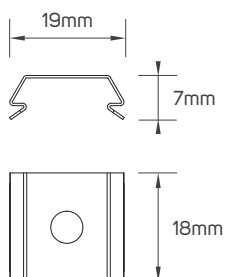

I DIMENSIONS

671173 - 671174 - 671175 - 671176 - 671177 - 671178 - 671179 - 671180 - 671181

ACCESSORIES

Code No.	Model No.	Body Color	Body Material
671193	ILSPLLFD01	white	flexible pc
671191	ILSPLLC01	chrome	iron
671195	ILSPLLF01	chrome	iron
671197	ILSPLLF03	chrome	stainless steel
671198	ILSPLLF04	chrome	stainless steel+iron

ACCESSORIES DIMENSIONS

671193 - Diffuser

671191 - Connector

671195 - Connector

671197 - Connector

671198 - Connector

APPLICATION PICTURE

This image is for display purpose only, the image may differ from the actual product, as the product is subject to modification provided without prior notice.