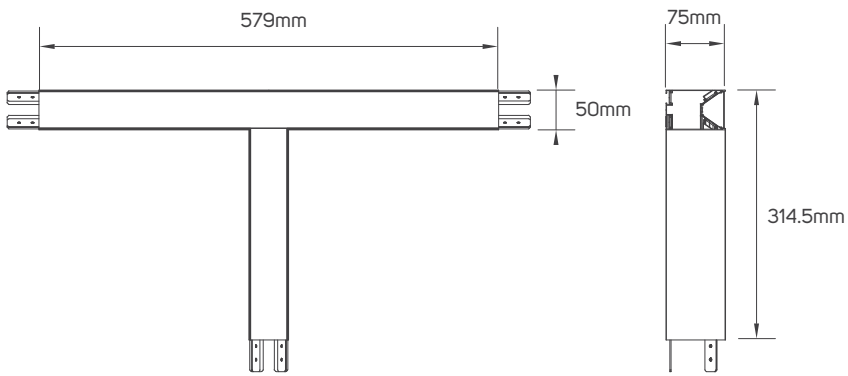

## TECHNICAL OPERATING & ELECTRICAL DATA

Body Material	Aluminum
IP Rating	IP20
Lumen	2050-2540lm/M+/-10%
Voltage	AC220-240V
Frequency	50/60Hz
Beam Angle	110°
Dimming	Non Dimmable
Lamp Type	Indirect
Fixed or Adjustable	Adjustable
Life Span	30000hrs

## I DIMENSIONS

---

671164 - 671165 - 671166 - 671167 - 671168 - 671169 - 671170 - 671171 - 671172