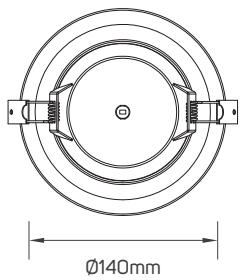

## TECHNICAL OPERATING & ELECTRICAL DATA

IP Ratings	IP44
CRI	90
Body Material	Aluminum
Body Color	White
Lumen	from 510 to 3060lm/M+/-10%
Voltage	AC220-240V
Frequency	50/60Hz
Beam Angle	90°
Mounting Type	Recessed on Ceiling
Dimming	Non-Dimmable
Lamp Type	Direct
Fixed or Adjustable	Fixed
Life Span	50000h

## DIMENSIONS

613132 - 613133 - 613134

613135 - 613136 - 613137

613138 - 613139 - 613140

613141 - 613142 - 613143

613144 - 613145 - 613146

## ACCESSORIES DIMENSIONS

613147

613148 - 613149

613150 - 613151