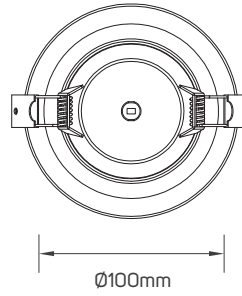

DIMENSIONS

613132 - 613133 - 613134

613135 - 613136 - 613137