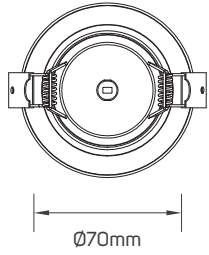

## TECHNICAL OPERATING & ELECTRICAL DATA

IP Ratings	IP44
CRI	90
Body Material	Aluminum
Body Color	White
Lumen	from 510 to 3060lm/M+/-10%
Voltage	AC220-240V
Frequency	50/60Hz
Beam Angle	90°
Mounting Type	Recessed on Ceiling
Dimming	Non-Dimmable
Lamp Type	Direct
Fixed or Adjustable	Fixed
Life Span	50000h

## DIMENSIONS

613132 - 613133 - 613134

613135 - 613136 - 613137

613138 - 613139 - 613140

613141 - 613142 - 613143

613144 - 613145 - 613146