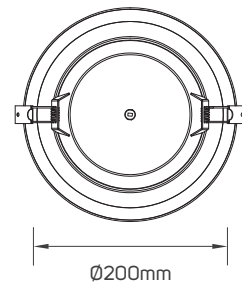

## TECHNICAL OPERATING & ELECTRICAL DATA

IP Ratings	IP44
CRI	90
Body Material	Aluminum
Body Color	White
Lumen	from 510 to 3060lm/M+/-10%
Voltage	AC220-240V
Frequency	50/60Hz
Beam Angle	90°
Mounting Type	Recessed on Ceiling
Dimming	Non-Dimmable
Lamp Type	Direct
Fixed or Adjustable	Fixed
Life Span	50000h

## DIMENSIONS

613132 - 613133 - 613134

613135 - 613136 - 613137

613138 - 613139 - 613140

613141 - 613142 - 613143

613144 - 613145 - 613146

## ACCESSORIES DIMENSIONS

613147

613148 - 613149

613150 - 613151