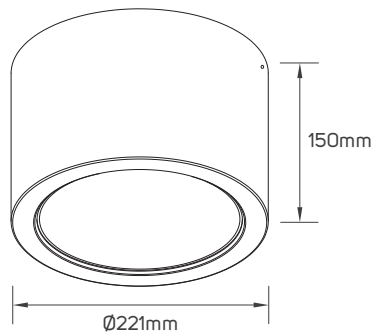

● 613126 - ● 613127 - Surface Mounted Kit

● 613130 - ● 613131 - Surface Mounted Kit