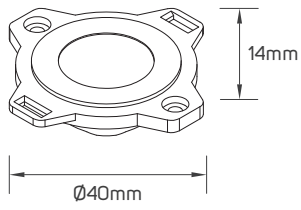

DIMENSIONS

613077 - 613078 - 613079 - 613080 - 613081 - 613082

613083 - 613084 - 613085 - 613086 - 613087 - 613088

613089 - 613090 - 613091 - 613092 - 613093 - 613094

613095 - 613096 - 613097 - 613098 - 613099 - 613100

● 613124 - ● 613125 - Surface Mounted Kit

● 613126 - ● 613127 - Surface Mounted Kit

● 613128 - ● 613129 - Surface Mounted Kit

● 613130 - ● 613131 - Surface Mounted Kit

ACCESSORIES DIMENSIONS

614219 - 614220 - 614319 - Lens

614221 - 614222 - 614320 - Lens

614323 - Lens

614324 - Lens

613107 - Driver

613108 - 613109 - Driver

613110 - 613111 - Driver

APPLICATION PICTURE

This image is for display purpose only, the image may differ from the actual product, as the product is subject to modification provided without prior notice.