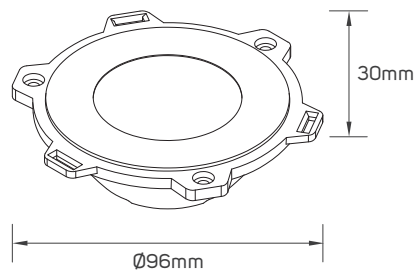

DIMENSIONS

613077 - 613078 - 613079 - 613080 - 613081 - 613082

613083 - 613084 - 613085 - 613086 - 613087 - 613088

613089 - 613090 - 613091 - 613092 - 613093 - 613094

613095 - 613096 - 613097 - 613098 - 613099 - 613100

● 613124 - ● 613125 - Surface Mounted Kit

● 613126 - ● 613127 - Surface Mounted Kit

● 613128 - ● 613129 - Surface Mounted Kit

● 613130 - ● 613131 - Surface Mounted Kit

ACCESSORIES DIMENSIONS

614219 - 614220 - 614319 - Lens

614221 - 614222 - 614320 - Lens

614323 - Lens

614324 - Lens

613107 - Driver

613108 - 613109 - Driver

613110 - 613111 - Driver

APPLICATION PICTURE

This image is for display purpose only, the image may differ from the actual product, as the product is subject to modification provided without prior notice.