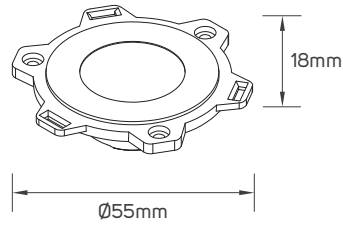

DIMENSIONS

613077 - 613078 - 613079 - 613080 - 613081 - 613082

613083 - 613084 - 613085 - 613086 - 613087 - 613088

613089 - 613090 - 613091 - 613092 - 613093 - 613094

613095 - 613096 - 613097 - 613098 - 613099 - 613100

● 613124 - ● 613125 - Surface Mounted Kit

● 613126 - ● 613127 - Surface Mounted Kit

● 613128 - ● 613129 - Surface Mounted Kit

● 613130 - ● 613131 - Surface Mounted Kit

ACCESSORIES DIMENSIONS

614219 - 614220 - 614319 - Lens

614221 - 614222 - 614320 - Lens

614323 - Lens

614324 - Lens

613107 - Driver

613108 - 613109 - Driver

613110 - 613111 - Driver

APPLICATION PICTURE

This image is for display purpose only, the image may differ from the actual product, as the product is subject to modification provided without prior notice.