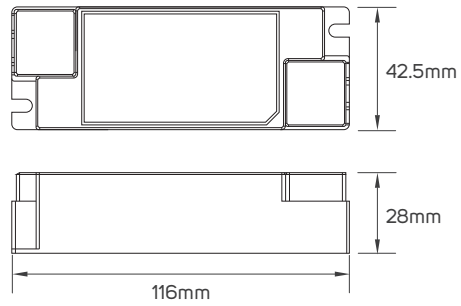

DIMENSIONS

613077 - 613078 - 613079 - 613080 - 613081 - 613082

613083 - 613084 - 613085 - 613086 - 613087 - 613088

613089 - 613090 - 613091 - 613092 - 613093 - 613094

613095 - 613096 - 613097 - 613098 - 613099 - 613100

● 613124 - ● 613125 - Surface Mounted Kit

● 613126 - ● 613127 - Surface Mounted Kit

● 613128 - ● 613129 - Surface Mounted Kit

● 613130 - ● 613131 - Surface Mounted Kit

ACCESSORIES DIMENSIONS

614219 - 614220 - 614319 - Lens

614221 - 614222 - 614320 - Lens

614323 - Lens

614324 - Lens

613107 - Driver

613108 - 613109 - Driver

613110 - 613111 - Driver

APPLICATION PICTURE

This image is for display purpose only, the image may differ from the actual product, as the product is subject to modification provided without prior notice.