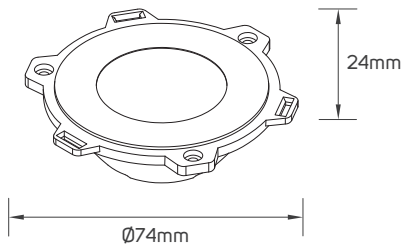

DIMENSIONS

613077 - 613078 - 613079 - 613080 - 613081 - 613082

613083 - 613084 - 613085 - 613086 - 613087 - 613088

613089 - 613090 - 613091 - 613092 - 613093 - 613094

613095 - 613096 - 613097 - 613098 - 613099 - 613100

● 613124 - ● 613125 - Surface Mounted Kit

● 613126 - ● 613127 - Surface Mounted Kit

● 613128 - ● 613129 - Surface Mounted Kit

● 613130 - ● 613131 - Surface Mounted Kit

ACCESSORIES DIMENSIONS

614219 - 614220 - 614319 - Lens

614221 - 614222 - 614320 - Lens

614323 - Lens

614324 - Lens

613107 - Driver

613108 - 613109 - Driver

613110 - 613111 - Driver

APPLICATION PICTURE

This image is for display purpose only, the image may differ from the actual product, as the product is subject to modification provided without prior notice.