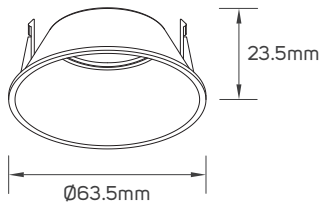

ACCESSORIES DIMENSIONS

● 613112 - ● 613113 - ● 613114 - Reflector