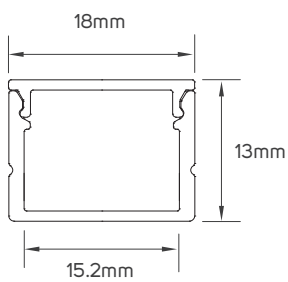

TECHNICAL OPERATING & ELECTRICAL DATA

IP rating	IP20
Body Color	Silver
Body Material	Aluminum
Frame Color	Silver
Frame Material	Aluminum
Fixed or Adjustable	Fixed

SPECIFICATIONS

Code No.	Model No.	IP	Mounting Type	Dimensions
612476	ILSALMLP4M03	20.00	surface-mounted on ceiling	32.5x4000x13.3mm
612477	ILSALMLP4M04	20.00	surface-mounted on ceiling	7.5x4000x8mm
612478	ILSALMLP4M05	20.00	surface-mounted on ceiling	15x4000x6mm
612479	ILSALMLP4M06	20.00	surface-mounted on ceiling	10x4000x13.4mm
612480	ILSALMLP4M07	20.00	recessed on wall	16x4000x15mm
611443	ILSLP4M01	20.00	recessed on wall	24.5x4000x15mm
611444	ILSLP4M02	20.00	surface-mounted on ceiling	18x4000x13mm
611445	ILSLP4M03	20.00	surface-mounted on ceiling	18x4000x6.4mm
611446	ILSLP4M04	20.00	surface-mounted on ceiling	16x4000x16mm
611447	ILSLP4M05	20.00	recessed on wall	21x4000x26mm
611448	ILSLP4M06	20.00	recessed on wall	27x4000x11mm
611449	ILSLP4M07	20.00	surface-mounted on ceiling	16x4000x16mm
611450	ILSLP4M08	20.00	recessed on wall	24x4000x19mm
612178	ILSALMLP4M01	20.00	recessed on wall	26.5x4000x23.1mm
612179	ILSALMLP4M02	20.00	recessed on wall	28.2x4000x36.1mm

DIMENSIONS

612476

612477

612478

612479

612480

611443

611444

611445

611446

DIMENSIONS

611447

611448

611449

611450

612178