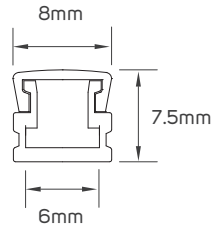

TECHNICAL OPERATING & ELECTRICAL DATA

IP rating	IP20
Body Color	Silver
Body Material	Aluminum
Frame Color	Silver
Frame Material	Aluminum
Fixed or Adjustable	Fixed

SPECIFICATIONS

Code No.	Model No.	IP	Mounting Type	Dimensions
612476	ILSALMLP4M03	20.00	surface-mounted on ceiling	32.5x4000x13.3mm
612477	ILSALMLP4M04	20.00	surface-mounted on ceiling	7.5x4000x8mm
612478	ILSALMLP4M05	20.00	surface-mounted on ceiling	15x4000x6mm
612479	ILSALMLP4M06	20.00	surface-mounted on ceiling	10x4000x13.4mm
612480	ILSALMLP4M07	20.00	recessed on wall	16x4000x15mm
611443	ILSLP4M01	20.00	recessed on wall	24.5x4000x15mm
611444	ILSLP4M02	20.00	surface-mounted on ceiling	18x4000x13mm
611445	ILSLP4M03	20.00	surface-mounted on ceiling	18x4000x6.4mm
611446	ILSLP4M04	20.00	surface-mounted on ceiling	16x4000x16mm
611447	ILSLP4M05	20.00	recessed on wall	21x4000x26mm
611448	ILSLP4M06	20.00	recessed on wall	27x4000x11mm
611449	ILSLP4M07	20.00	surface-mounted on ceiling	16x4000x16mm
611450	ILSLP4M08	20.00	recessed on wall	24x4000x19mm
612178	ILSALMLP4M01	20.00	recessed on wall	26.5x4000x23.1mm
612179	ILSALMLP4M02	20.00	recessed on wall	28.2x4000x36.1mm

DIMENSIONS

612476

612477

612478

612479

612480

611443

611444

611445

611446

DIMENSIONS

611447

611448

611449

611450

612178