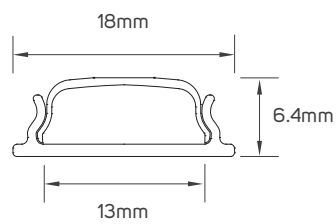

TECHNICAL OPERATING & ELECTRICAL DATA

IP rating	IP20
Body Color	Silver
Body Material	Aluminum
Frame Color	Silver
Frame Material	Aluminum
Fixed or Adjustable	Fixed

SPECIFICATIONS

Code No.	Model No.	IP	Mounting Type	Dimensions
612476	ILSALMLP4M03	20.00	surface-mounted on ceiling	32.5x4000x13.3mm
612477	ILSALMLP4M04	20.00	surface-mounted on ceiling	7.5x4000x8mm
612478	ILSALMLP4M05	20.00	surface-mounted on ceiling	15x4000x6mm
612479	ILSALMLP4M06	20.00	surface-mounted on ceiling	10x4000x13.4mm
612480	ILSALMLP4M07	20.00	recessed on wall	16x4000x15mm
611443	ILSLP4M01	20.00	recessed on wall	24.5x4000x15mm
611444	ILSLP4M02	20.00	surface-mounted on ceiling	18x4000x13mm
611445	ILSLP4M03	20.00	surface-mounted on ceiling	18x4000x6.4mm
611446	ILSLP4M04	20.00	surface-mounted on ceiling	16x4000x16mm
611447	ILSLP4M05	20.00	recessed on wall	21x4000x26mm
611448	ILSLP4M06	20.00	recessed on wall	27x4000x11mm
611449	ILSLP4M07	20.00	surface-mounted on ceiling	16x4000x16mm
611450	ILSLP4M08	20.00	recessed on wall	24x4000x19mm
612178	ILSALMLP4M01	20.00	recessed on wall	26.5x4000x23.1mm
612179	ILSALMLP4M02	20.00	recessed on wall	28.2x4000x36.1mm

DIMENSIONS

612476

612477

612478

612479

612480

611443

611444

611445

611446

DIMENSIONS

611447

611448

611449

611450

612178