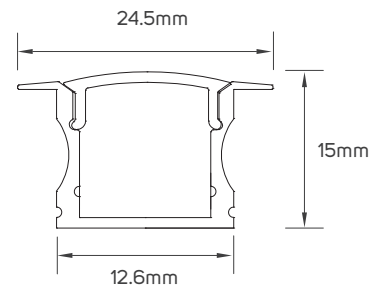

TECHNICAL OPERATING & ELECTRICAL DATA

IP rating	IP20
Body Color	Silver
Body Material	Aluminum
Frame Color	Silver
Frame Material	Aluminum
Fixed or Adjustable	Fixed

SPECIFICATIONS

Code No.	Model No.	IP	Mounting Type	Dimensions
612476	ILSALMLP4M03	20.00	surface-mounted on ceiling	32.5x4000x13.3mm
612477	ILSALMLP4M04	20.00	surface-mounted on ceiling	7.5x4000x8mm
612478	ILSALMLP4M05	20.00	surface-mounted on ceiling	15x4000x6mm
612479	ILSALMLP4M06	20.00	surface-mounted on ceiling	10x4000x13.4mm
612480	ILSALMLP4M07	20.00	recessed on wall	16x4000x15mm
611443	ILSLP4M01	20.00	recessed on wall	24.5x4000x15mm
611444	ILSLP4M02	20.00	surface-mounted on ceiling	18x4000x13mm
611445	ILSLP4M03	20.00	surface-mounted on ceiling	18x4000x6.4mm
611446	ILSLP4M04	20.00	surface-mounted on ceiling	16x4000x16mm
611447	ILSLP4M05	20.00	recessed on wall	21x4000x26mm
611448	ILSLP4M06	20.00	recessed on wall	27x4000x11mm
611449	ILSLP4M07	20.00	surface-mounted on ceiling	16x4000x16mm
611450	ILSLP4M08	20.00	recessed on wall	24x4000x19mm
612178	ILSALMLP4M01	20.00	recessed on wall	26.5x4000x23.1mm
612179	ILSALMLP4M02	20.00	recessed on wall	28.2x4000x36.1mm

DIMENSIONS

612476

612477

612478

612479

612480

611443

611444

611445

611446

DIMENSIONS

611447

611448

611449

611450

612178