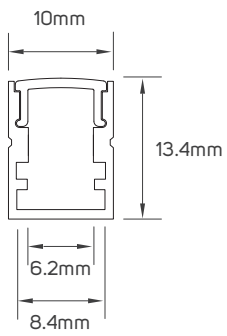

TECHNICAL OPERATING & ELECTRICAL DATA

IP rating	IP20
Body Color	Silver
Body Material	Aluminum
Frame Color	Silver
Frame Material	Aluminum
Fixed or Adjustable	Fixed

SPECIFICATIONS

Code No.	Model No.	IP	Mounting Type	Dimensions
612476	ILSALMLP4M03	20.00	surface-mounted on ceiling	32.5x4000x13.3mm
612477	ILSALMLP4M04	20.00	surface-mounted on ceiling	7.5x4000x8mm
612478	ILSALMLP4M05	20.00	surface-mounted on ceiling	15x4000x6mm
612479	ILSALMLP4M06	20.00	surface-mounted on ceiling	10x4000x13.4mm
612480	ILSALMLP4M07	20.00	recessed on wall	16x4000x15mm
611443	ILSLP4M01	20.00	recessed on wall	24.5x4000x15mm
611444	ILSLP4M02	20.00	surface-mounted on ceiling	18x4000x13mm
611445	ILSLP4M03	20.00	surface-mounted on ceiling	18x4000x6.4mm
611446	ILSLP4M04	20.00	surface-mounted on ceiling	16x4000x16mm
611447	ILSLP4M05	20.00	recessed on wall	21x4000x26mm
611448	ILSLP4M06	20.00	recessed on wall	27x4000x11mm
611449	ILSLP4M07	20.00	surface-mounted on ceiling	16x4000x16mm
611450	ILSLP4M08	20.00	recessed on wall	24x4000x19mm
612178	ILSALMLP4M01	20.00	recessed on wall	26.5x4000x23.1mm
612179	ILSALMLP4M02	20.00	recessed on wall	28.2x4000x36.1mm

DIMENSIONS

612476

612477

612478

612479

612480

611443

611444

611445

611446

DIMENSIONS

611447

611448

611449

611450

612178