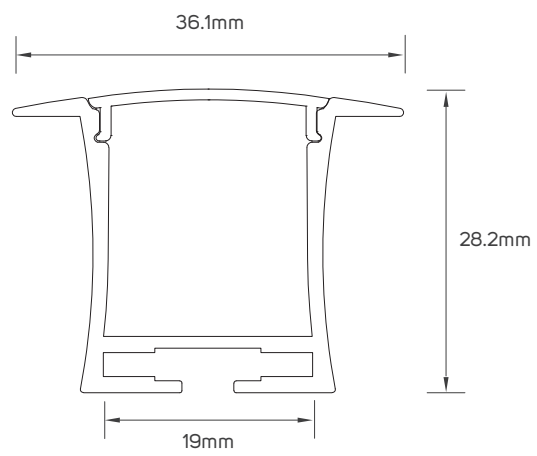

TECHNICAL OPERATING & ELECTRICAL DATA

IP rating	IP20
Body Color	Silver
Body Material	Aluminum
Frame Color	Silver
Frame Material	Aluminum
Fixed or Adjustable	Fixed

SPECIFICATIONS

Code No.	Model No.	IP	Mounting Type	Dimensions
612476	ILSALMLP4M03	20.00	surface-mounted on ceiling	32.5x4000x13.3mm
612477	ILSALMLP4M04	20.00	surface-mounted on ceiling	7.5x4000x8mm
612478	ILSALMLP4M05	20.00	surface-mounted on ceiling	15x4000x6mm
612479	ILSALMLP4M06	20.00	surface-mounted on ceiling	10x4000x13.4mm
612480	ILSALMLP4M07	20.00	recessed on wall	16x4000x15mm
611443	ILSLP4M01	20.00	recessed on wall	24.5x4000x15mm
611444	ILSLP4M02	20.00	surface-mounted on ceiling	18x4000x13mm
611445	ILSLP4M03	20.00	surface-mounted on ceiling	18x4000x6.4mm
611446	ILSLP4M04	20.00	surface-mounted on ceiling	16x4000x16mm
611447	ILSLP4M05	20.00	recessed on wall	21x4000x26mm
611448	ILSLP4M06	20.00	recessed on wall	27x4000x11mm
611449	ILSLP4M07	20.00	surface-mounted on ceiling	16x4000x16mm
611450	ILSLP4M08	20.00	recessed on wall	24x4000x19mm
612178	ILSALMLP4M01	20.00	recessed on wall	26.5x4000x23.1mm
612179	ILSALMLP4M02	20.00	recessed on wall	28.2x4000x36.1mm

DIMENSIONS

612476

612477

612478

612479

612480

611443

611444

611445

611446

DIMENSIONS

611447

611448

611449

611450

612178

612179

APPLICATION PICTURE

This image is for display purpose only, the image may differ from the actual product, as the product is subject to modification provided without prior notice.

ALUMINUM PROFILE

**BEYOND LIGHT..
TO THE LAST DETAILS!**