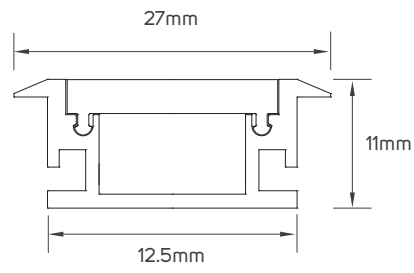

TECHNICAL OPERATING & ELECTRICAL DATA

IP rating	IP20
Body Color	Silver
Body Material	Aluminum
Frame Color	Silver
Frame Material	Aluminum
Fixed or Adjustable	Fixed

SPECIFICATIONS

Code No.	Model No.	IP	Mounting Type	Dimensions
612476	ILSALMLP4M03	20.00	surface-mounted on ceiling	32.5x4000x13.3mm
612477	ILSALMLP4M04	20.00	surface-mounted on ceiling	7.5x4000x8mm
612478	ILSALMLP4M05	20.00	surface-mounted on ceiling	15x4000x6mm
612479	ILSALMLP4M06	20.00	surface-mounted on ceiling	10x4000x13.4mm
612480	ILSALMLP4M07	20.00	recessed on wall	16x4000x15mm
611443	ILSLP4M01	20.00	recessed on wall	24.5x4000x15mm
611444	ILSLP4M02	20.00	surface-mounted on ceiling	18x4000x13mm
611445	ILSLP4M03	20.00	surface-mounted on ceiling	18x4000x6.4mm
611446	ILSLP4M04	20.00	surface-mounted on ceiling	16x4000x16mm
611447	ILSLP4M05	20.00	recessed on wall	21x4000x26mm
611448	ILSLP4M06	20.00	recessed on wall	27x4000x11mm
611449	ILSLP4M07	20.00	surface-mounted on ceiling	16x4000x16mm
611450	ILSLP4M08	20.00	recessed on wall	24x4000x19mm
612178	ILSALMLP4M01	20.00	recessed on wall	26.5x4000x23.1mm
612179	ILSALMLP4M02	20.00	recessed on wall	28.2x4000x36.1mm

DIMENSIONS

612476

612477

612478

612479

612480

611443

611444

611445

611446

DIMENSIONS

611447

611448

611449

611450

612178

612179

APPLICATION PICTURE

This image is for display purpose only, the image may differ from the actual product, as the product is subject to modification provided without prior notice.

ALUMINUM PROFILE

**BEYOND LIGHT..
TO THE LAST DETAILS!**