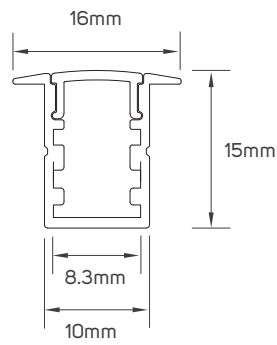

TECHNICAL OPERATING & ELECTRICAL DATA

IP rating	IP20
Body Color	Silver
Body Material	Aluminum
Frame Color	Silver
Frame Material	Aluminum
Fixed or Adjustable	Fixed

SPECIFICATIONS

Code No.	Model No.	IP	Mounting Type	Dimensions
612476	ILSALMLP4M03	20.00	surface-mounted on ceiling	32.5x4000x13.3mm
612477	ILSALMLP4M04	20.00	surface-mounted on ceiling	7.5x4000x8mm
612478	ILSALMLP4M05	20.00	surface-mounted on ceiling	15x4000x6mm
612479	ILSALMLP4M06	20.00	surface-mounted on ceiling	10x4000x13.4mm
612480	ILSALMLP4M07	20.00	recessed on wall	16x4000x15mm
611443	ILSLP4M01	20.00	recessed on wall	24.5x4000x15mm
611444	ILSLP4M02	20.00	surface-mounted on ceiling	18x4000x13mm
611445	ILSLP4M03	20.00	surface-mounted on ceiling	18x4000x6.4mm
611446	ILSLP4M04	20.00	surface-mounted on ceiling	16x4000x16mm
611447	ILSLP4M05	20.00	recessed on wall	21x4000x26mm
611448	ILSLP4M06	20.00	recessed on wall	27x4000x11mm
611449	ILSLP4M07	20.00	surface-mounted on ceiling	16x4000x16mm
611450	ILSLP4M08	20.00	recessed on wall	24x4000x19mm
612178	ILSALMLP4M01	20.00	recessed on wall	26.5x4000x23.1mm
612179	ILSALMLP4M02	20.00	recessed on wall	28.2x4000x36.1mm

DIMENSIONS

612476

612477

612478

612479

612480

611443

611444

611445

611446

DIMENSIONS

611447

611448

611449

611450

612178

612179

APPLICATION PICTURE

This image is for display purpose only, the image may differ from the actual product, as the product is subject to modification provided without prior notice.

ALUMINUM PROFILE

**BEYOND LIGHT..
TO THE LAST DETAILS!**