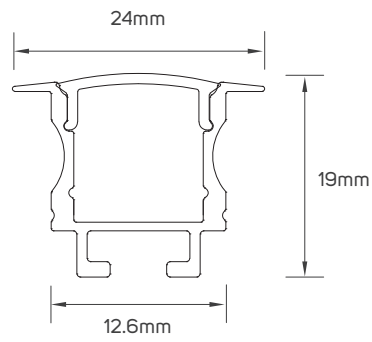

TECHNICAL OPERATING & ELECTRICAL DATA

IP rating	IP20
Body Color	Silver
Body Material	Aluminum
Frame Color	Silver
Frame Material	Aluminum
Fixed or Adjustable	Fixed

SPECIFICATIONS

Code No.	Model No.	IP	Mounting Type	Dimensions
612476	ILSALMLP4M03	20.00	surface-mounted on ceiling	32.5x4000x13.3mm
612477	ILSALMLP4M04	20.00	surface-mounted on ceiling	7.5x4000x8mm
612478	ILSALMLP4M05	20.00	surface-mounted on ceiling	15x4000x6mm
612479	ILSALMLP4M06	20.00	surface-mounted on ceiling	10x4000x13.4mm
612480	ILSALMLP4M07	20.00	recessed on wall	16x4000x15mm
611443	ILSLP4M01	20.00	recessed on wall	24.5x4000x15mm
611444	ILSLP4M02	20.00	surface-mounted on ceiling	18x4000x13mm
611445	ILSLP4M03	20.00	surface-mounted on ceiling	18x4000x6.4mm
611446	ILSLP4M04	20.00	surface-mounted on ceiling	16x4000x16mm
611447	ILSLP4M05	20.00	recessed on wall	21x4000x26mm
611448	ILSLP4M06	20.00	recessed on wall	27x4000x11mm
611449	ILSLP4M07	20.00	surface-mounted on ceiling	16x4000x16mm
611450	ILSLP4M08	20.00	recessed on wall	24x4000x19mm
612178	ILSALMLP4M01	20.00	recessed on wall	26.5x4000x23.1mm
612179	ILSALMLP4M02	20.00	recessed on wall	28.2x4000x36.1mm

DIMENSIONS

612476

612477

612478

612479

612480

611443

611444

611445

611446

DIMENSIONS

611447

611448

611449

611450

612178

612179

APPLICATION PICTURE

This image is for display purpose only, the image may differ from the actual product, as the product is subject to modification provided without prior notice.

ALUMINUM PROFILE

**BEYOND LIGHT..
TO THE LAST DETAILS!**