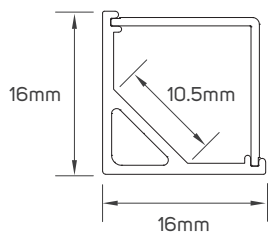

TECHNICAL OPERATING & ELECTRICAL DATA

IP rating	IP20
Body Color	Silver
Body Material	Aluminum
Frame Color	Silver
Frame Material	Aluminum
Fixed or Adjustable	Fixed

SPECIFICATIONS

Code No.	Model No.	IP	Mounting Type	Dimensions
612476	ILSALMLP4M03	20.00	surface-mounted on ceiling	32.5x4000x13.3mm
612477	ILSALMLP4M04	20.00	surface-mounted on ceiling	7.5x4000x8mm
612478	ILSALMLP4M05	20.00	surface-mounted on ceiling	15x4000x6mm
612479	ILSALMLP4M06	20.00	surface-mounted on ceiling	10x4000x13.4mm
612480	ILSALMLP4M07	20.00	recessed on wall	16x4000x15mm
611443	ILSLP4M01	20.00	recessed on wall	24.5x4000x15mm
611444	ILSLP4M02	20.00	surface-mounted on ceiling	18x4000x13mm
611445	ILSLP4M03	20.00	surface-mounted on ceiling	18x4000x6.4mm
611446	ILSLP4M04	20.00	surface-mounted on ceiling	16x4000x16mm
611447	ILSLP4M05	20.00	recessed on wall	21x4000x26mm
611448	ILSLP4M06	20.00	recessed on wall	27x4000x11mm
611449	ILSLP4M07	20.00	surface-mounted on ceiling	16x4000x16mm
611450	ILSLP4M08	20.00	recessed on wall	24x4000x19mm
612178	ILSALMLP4M01	20.00	recessed on wall	26.5x4000x23.1mm
612179	ILSALMLP4M02	20.00	recessed on wall	28.2x4000x36.1mm

DIMENSIONS

612476

612477

612478

612479

612480

611443

611444

611445

611446

DIMENSIONS

611447

611448

611449

611450

612178

612179

APPLICATION PICTURE

This image is for display purpose only, the image may differ from the actual product, as the product is subject to modification provided without prior notice.

ALUMINUM PROFILE

**BEYOND LIGHT..
TO THE LAST DETAILS!**