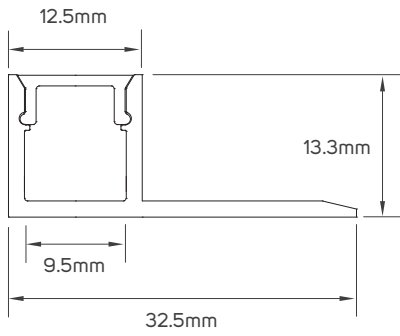

TECHNICAL OPERATING & ELECTRICAL DATA

IP rating	IP20
Body Color	Silver
Body Material	Aluminum
Frame Color	Silver
Frame Material	Aluminum
Fixed or Adjustable	Fixed

SPECIFICATIONS

Code No.	Model No.	IP	Mounting Type	Dimensions
612476	ILSALMLP4M03	20.00	surface-mounted on ceiling	32.5x4000x13.3mm
612477	ILSALMLP4M04	20.00	surface-mounted on ceiling	7.5x4000x8mm
612478	ILSALMLP4M05	20.00	surface-mounted on ceiling	15x4000x6mm
612479	ILSALMLP4M06	20.00	surface-mounted on ceiling	10x4000x13.4mm
612480	ILSALMLP4M07	20.00	recessed on wall	16x4000x15mm
611443	ILSLP4M01	20.00	recessed on wall	24.5x4000x15mm
611444	ILSLP4M02	20.00	surface-mounted on ceiling	18x4000x13mm
611445	ILSLP4M03	20.00	surface-mounted on ceiling	18x4000x6.4mm
611446	ILSLP4M04	20.00	surface-mounted on ceiling	16x4000x16mm
611447	ILSLP4M05	20.00	recessed on wall	21x4000x26mm
611448	ILSLP4M06	20.00	recessed on wall	27x4000x11mm
611449	ILSLP4M07	20.00	surface-mounted on ceiling	16x4000x16mm
611450	ILSLP4M08	20.00	recessed on wall	24x4000x19mm
612178	ILSALMLP4M01	20.00	recessed on wall	26.5x4000x23.1mm
612179	ILSALMLP4M02	20.00	recessed on wall	28.2x4000x36.1mm

DIMENSIONS

612476

612477

612478

612479

612480

611443

611444

611445

611446

DIMENSIONS

611447

611448

611449

611450

612178