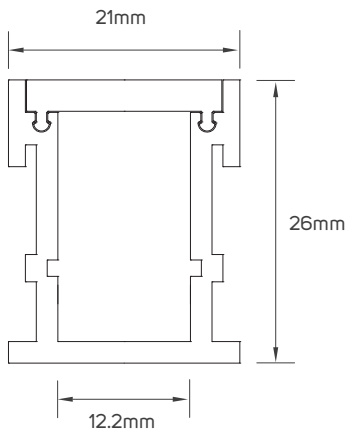

TECHNICAL OPERATING & ELECTRICAL DATA

IP rating	IP20
Body Color	Silver
Body Material	Aluminum
Frame Color	Silver
Frame Material	Aluminum
Fixed or Adjustable	Fixed

SPECIFICATIONS

Code No.	Model No.	IP	Mounting Type	Dimensions
612476	ILSALMLP4M03	20.00	surface-mounted on ceiling	32.5x4000x13.3mm
612477	ILSALMLP4M04	20.00	surface-mounted on ceiling	7.5x4000x8mm
612478	ILSALMLP4M05	20.00	surface-mounted on ceiling	15x4000x6mm
612479	ILSALMLP4M06	20.00	surface-mounted on ceiling	10x4000x13.4mm
612480	ILSALMLP4M07	20.00	recessed on wall	16x4000x15mm
611443	ILSLP4M01	20.00	recessed on wall	24.5x4000x15mm
611444	ILSLP4M02	20.00	surface-mounted on ceiling	18x4000x13mm
611445	ILSLP4M03	20.00	surface-mounted on ceiling	18x4000x6.4mm
611446	ILSLP4M04	20.00	surface-mounted on ceiling	16x4000x16mm
611447	ILSLP4M05	20.00	recessed on wall	21x4000x26mm
611448	ILSLP4M06	20.00	recessed on wall	27x4000x11mm
611449	ILSLP4M07	20.00	surface-mounted on ceiling	16x4000x16mm
611450	ILSLP4M08	20.00	recessed on wall	24x4000x19mm
612178	ILSALMLP4M01	20.00	recessed on wall	26.5x4000x23.1mm
612179	ILSALMLP4M02	20.00	recessed on wall	28.2x4000x36.1mm

DIMENSIONS

612476

612477

612478

612479

612480

611443

611444

611445

611446

DIMENSIONS

611447

611448

611449

611450

612178