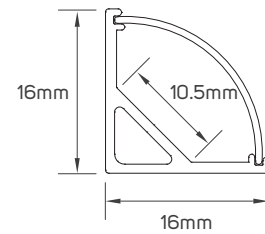

TECHNICAL OPERATING & ELECTRICAL DATA

IP rating	IP20
Body Color	Silver
Body Material	Aluminum
Frame Color	Silver
Frame Material	Aluminum
Fixed or Adjustable	Fixed

SPECIFICATIONS

Code No.	Model No.	IP	Mounting Type	Dimensions
612476	ILSALMLP4M03	20.00	surface-mounted on ceiling	32.5x4000x13.3mm
612477	ILSALMLP4M04	20.00	surface-mounted on ceiling	7.5x4000x8mm
612478	ILSALMLP4M05	20.00	surface-mounted on ceiling	15x4000x6mm
612479	ILSALMLP4M06	20.00	surface-mounted on ceiling	10x4000x13.4mm
612480	ILSALMLP4M07	20.00	recessed on wall	16x4000x15mm
611443	ILSLP4M01	20.00	recessed on wall	24.5x4000x15mm
611444	ILSLP4M02	20.00	surface-mounted on ceiling	18x4000x13mm
611445	ILSLP4M03	20.00	surface-mounted on ceiling	18x4000x6.4mm
611446	ILSLP4M04	20.00	surface-mounted on ceiling	16x4000x16mm
611447	ILSLP4M05	20.00	recessed on wall	21x4000x26mm
611448	ILSLP4M06	20.00	recessed on wall	27x4000x11mm
611449	ILSLP4M07	20.00	surface-mounted on ceiling	16x4000x16mm
611450	ILSLP4M08	20.00	recessed on wall	24x4000x19mm
612178	ILSALMLP4M01	20.00	recessed on wall	26.5x4000x23.1mm
612179	ILSALMLP4M02	20.00	recessed on wall	28.2x4000x36.1mm

DIMENSIONS

612476

612477

612478

612479

612480

611443

611444

611445

611446

DIMENSIONS

611447

611448

611449

611450

612178