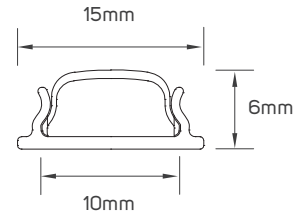

TECHNICAL OPERATING & ELECTRICAL DATA

IP rating	IP20
Body Color	Silver
Body Material	Aluminum
Frame Color	Silver
Frame Material	Aluminum
Fixed or Adjustable	Fixed

SPECIFICATIONS

Code No.	Model No.	IP	Mounting Type	Dimensions
612476	ILSALMLP4M03	20.00	surface-mounted on ceiling	32.5x4000x13.3mm
612477	ILSALMLP4M04	20.00	surface-mounted on ceiling	7.5x4000x8mm
612478	ILSALMLP4M05	20.00	surface-mounted on ceiling	15x4000x6mm
612479	ILSALMLP4M06	20.00	surface-mounted on ceiling	10x4000x13.4mm
612480	ILSALMLP4M07	20.00	recessed on wall	16x4000x15mm
611443	ILSLP4M01	20.00	recessed on wall	24.5x4000x15mm
611444	ILSLP4M02	20.00	surface-mounted on ceiling	18x4000x13mm
611445	ILSLP4M03	20.00	surface-mounted on ceiling	18x4000x6.4mm
611446	ILSLP4M04	20.00	surface-mounted on ceiling	16x4000x16mm
611447	ILSLP4M05	20.00	recessed on wall	21x4000x26mm
611448	ILSLP4M06	20.00	recessed on wall	27x4000x11mm
611449	ILSLP4M07	20.00	surface-mounted on ceiling	16x4000x16mm
611450	ILSLP4M08	20.00	recessed on wall	24x4000x19mm
612178	ILSALMLP4M01	20.00	recessed on wall	26.5x4000x23.1mm
612179	ILSALMLP4M02	20.00	recessed on wall	28.2x4000x36.1mm

DIMENSIONS

612476

612477

612478

612479

612480

611443

611444

611445

611446

DIMENSIONS

611447

611448

611449

611450

612178