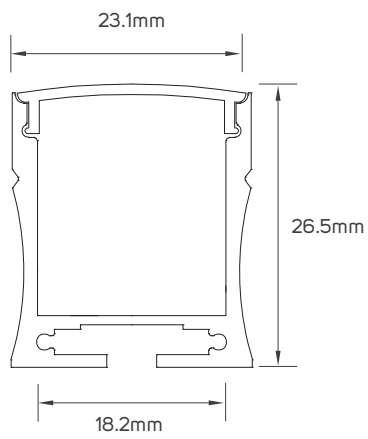

TECHNICAL OPERATING & ELECTRICAL DATA

IP rating	IP20
Body Color	Silver
Body Material	Aluminum
Frame Color	Silver
Frame Material	Aluminum
Fixed or Adjustable	Fixed

SPECIFICATIONS

Code No.	Model No.	IP	Mounting Type	Dimensions
612476	ILSALMLP4M03	20.00	surface-mounted on ceiling	32.5x4000x13.3mm
612477	ILSALMLP4M04	20.00	surface-mounted on ceiling	7.5x4000x8mm
612478	ILSALMLP4M05	20.00	surface-mounted on ceiling	15x4000x6mm
612479	ILSALMLP4M06	20.00	surface-mounted on ceiling	10x4000x13.4mm
612480	ILSALMLP4M07	20.00	recessed on wall	16x4000x15mm
611443	ILSLP4M01	20.00	recessed on wall	24.5x4000x15mm
611444	ILSLP4M02	20.00	surface-mounted on ceiling	18x4000x13mm
611445	ILSLP4M03	20.00	surface-mounted on ceiling	18x4000x6.4mm
611446	ILSLP4M04	20.00	surface-mounted on ceiling	16x4000x16mm
611447	ILSLP4M05	20.00	recessed on wall	21x4000x26mm
611448	ILSLP4M06	20.00	recessed on wall	27x4000x11mm
611449	ILSLP4M07	20.00	surface-mounted on ceiling	16x4000x16mm
611450	ILSLP4M08	20.00	recessed on wall	24x4000x19mm
612178	ILSALMLP4M01	20.00	recessed on wall	26.5x4000x23.1mm
612179	ILSALMLP4M02	20.00	recessed on wall	28.2x4000x36.1mm

DIMENSIONS

612476

612477

612478

612479

612480

611443

611444

611445

611446

DIMENSIONS

611447

611448

611449

611450

612178

612179

APPLICATION PICTURE

This image is for display purpose only, the image may differ from the actual product, as the product is subject to modification provided without prior notice.

ALUMINUM PROFILE

**BEYOND LIGHT..
TO THE LAST DETAILS!**