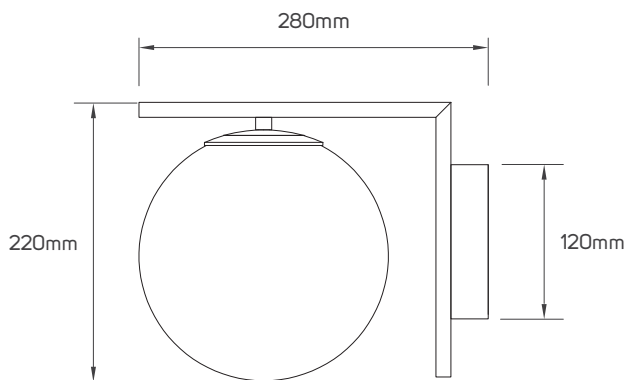

Educational Center

TECHNICAL OPERATING & ELECTRICAL DATA

IP Rating	IP20
Voltage	AC220-240V
Frequency	50/60Hz
Ambient Temperature	20°
Mounting Type	Surface-Mounted on Wall
Dimming	Non- Dimmable
Directional or Non Directional	Directional
Fixed or Adjustable	Fixed

SPECIFICATIONS

Code No.	Model No.	Max. Wattage	Body Color	Body Material	Cap Type
661278	ILTGLSWL01	Max.9W	white+gold	metal+glass	E14

DIMENSIONS

661278

APPLICATION PICTURE

This image is for display purpose only, the image may differ from the actual product, as the product is subject to modification provided without prior notice.