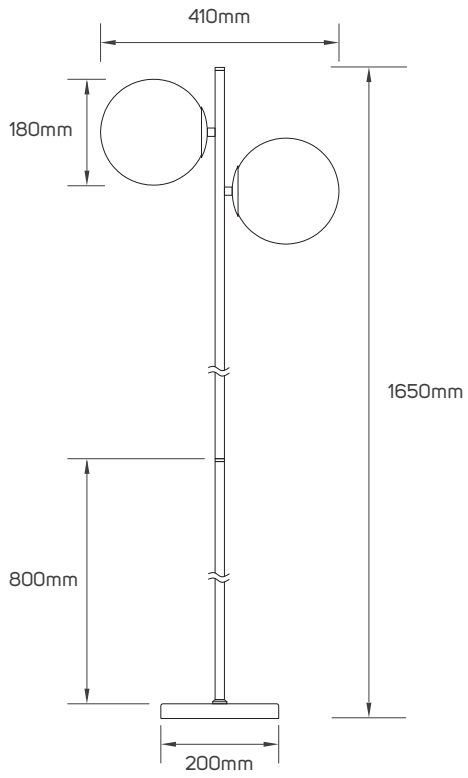

Educational Center

TECHNICAL OPERATING & ELECTRICAL DATA

IP Rating	IP20
Voltage	AC220-240V
Frequency	50/60Hz
Dimmable or Not	Dimmable
Life Span	50000h

SPECIFICATIONS

Code No.	Model No.	Maximum Wattage	Lamp Holder Type	Body Color	Body Material	Fixed or Adjustable	Dimensions
612914	ILTE27FL01	18W	E27	black	metal+acrylic	adjustable	410x1650mm
612915	ILTE27FL02	18W	E27	golden	metal+acrylic	adjustable	410x1650mm
612916	ILTE27FL03	18W	E27	silver	metal+acrylic	adjustable	410x1650mm
612939	ILTG9FL01	5W	G9	golden	metal+glass	adjustable	540x1450mm
612940	ILTG9FL02	5W	G9	black	metal+glass	adjustable	540x1450mm
612947	ILTG9FL03	5W	G9	golden	metal+glass	adjustable	345x1650mm
612948	ILTG9FL04	5W	G9	black	metal+glass	adjustable	345x1650mm
612960	ILTE27FL04	18W	E27	golden	iron	fixed	350x1480mm
612961	ILTE27FL05	18W	E27	black	iron	fixed	350x1480mm

DIMENSIONS

612914 - 612915 - 612916

612939 - 612940

612947 - 612948

612960 - 612961

APPLICATION PICTURE

This image is for display purpose only, the image may differ from the actual product, as the product is subject to modification provided without prior notice.