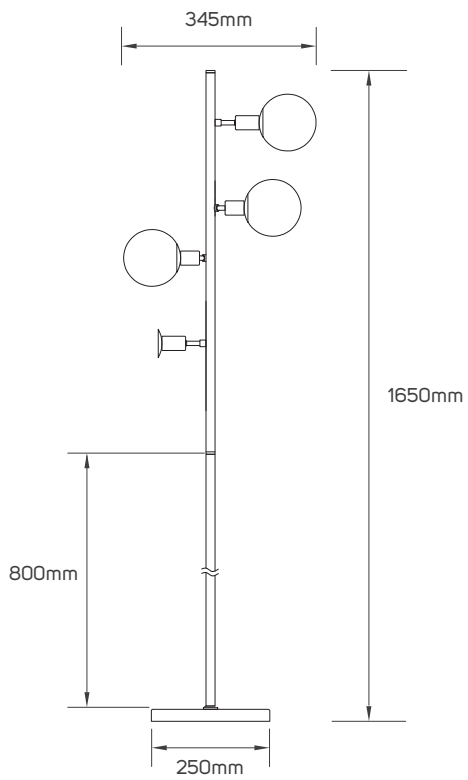

Educational Center

TECHNICAL OPERATING & ELECTRICAL DATA

IP Rating	IP20
Voltage	AC220-240V
Frequency	50/60Hz
Dimmable or Not	Dimmable
Life Span	50000h

SPECIFICATIONS

Code No.	Model No.	Maximum Wattage	Lamp Holder Type	Body Color	Body Material	Fixed or Adjustable	Dimensions
612914	ILTE27FL01	18W	E27	black	metal+acrylic	adjustable	410x1650mm
612915	ILTE27FL02	18W	E27	golden	metal+acrylic	adjustable	410x1650mm
612916	ILTE27FL03	18W	E27	silver	metal+acrylic	adjustable	410x1650mm
612939	ILTG9FL01	5W	G9	golden	metal+glass	adjustable	540x1450mm
612940	ILTG9FL02	5W	G9	black	metal+glass	adjustable	540x1450mm
612947	ILTG9FL03	5W	G9	golden	metal+glass	adjustable	345x1650mm
612948	ILTG9FL04	5W	G9	black	metal+glass	adjustable	345x1650mm
612960	ILTE27FL04	18W	E27	golden	iron	fixed	350x1480mm
612961	ILTE27FL05	18W	E27	black	iron	fixed	350x1480mm

DIMENSIONS

612914 - 612915 - 612916

612939 - 612940

612947 - 612948

612960 - 612961

APPLICATION PICTURE

This image is for display purpose only, the image may differ from the actual product, as the product is subject to modification provided without prior notice.