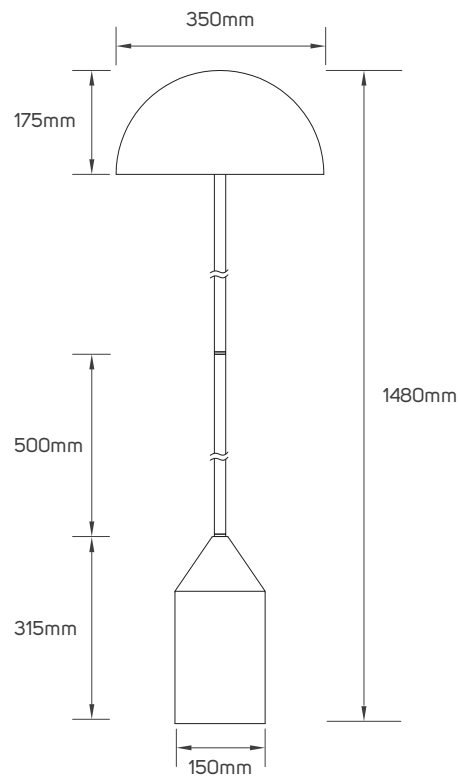

Educational Center

TECHNICAL OPERATING & ELECTRICAL DATA

IP Rating	IP20
Voltage	AC220-240V
Frequency	50/60Hz
Dimmable or Not	Dimmable
Life Span	50000h

SPECIFICATIONS

Code No.	Model No.	Maximum Wattage	Lamp Holder Type	Body Color	Body Material	Fixed or Adjustable	Dimensions
612914	ILTE27FL01	18W	E27	black	metal+acrylic	adjustable	410x1650mm
612915	ILTE27FL02	18W	E27	golden	metal+acrylic	adjustable	410x1650mm
612916	ILTE27FL03	18W	E27	silver	metal+acrylic	adjustable	410x1650mm
612939	ILTG9FL01	5W	G9	golden	metal+glass	adjustable	540x1450mm
612940	ILTG9FL02	5W	G9	black	metal+glass	adjustable	540x1450mm
612947	ILTG9FL03	5W	G9	golden	metal+glass	adjustable	345x1650mm
612948	ILTG9FL04	5W	G9	black	metal+glass	adjustable	345x1650mm
612960	ILTE27FL04	18W	E27	golden	iron	fixed	350x1480mm
612961	ILTE27FL05	18W	E27	black	iron	fixed	350x1480mm

DIMENSIONS

612914 - 612915 - 612916

612939 - 612940

612947 - 612948

612960 - 612961

APPLICATION PICTURE

This image is for display purpose only, the image may differ from the actual product, as the product is subject to modification provided without prior notice.