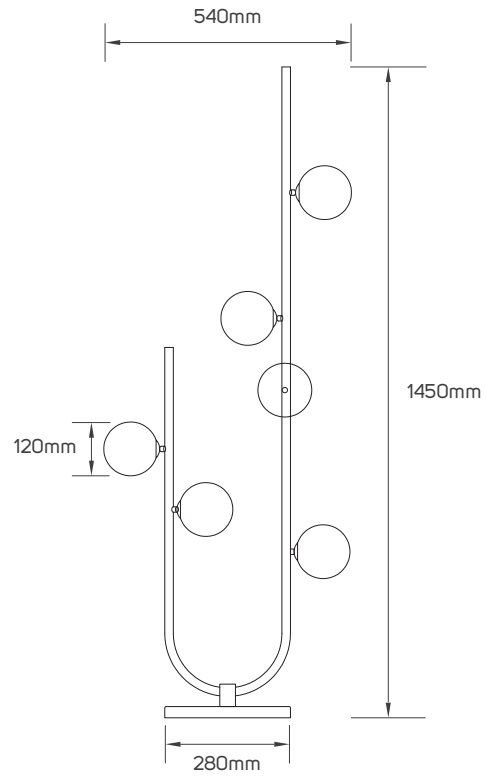

Educational Center

TECHNICAL OPERATING & ELECTRICAL DATA

IP Rating	IP20
Voltage	AC220-240V
Frequency	50/60Hz
Dimmable or Not	Dimmable
Life Span	50000h

SPECIFICATIONS

Code No.	Model No.	Maximum Wattage	Lamp Holder Type	Body Color	Body Material	Fixed or Adjustable	Dimensions
612914	ILTE27FL01	18W	E27	black	metal+acrylic	adjustable	410x1650mm
612915	ILTE27FL02	18W	E27	golden	metal+acrylic	adjustable	410x1650mm
612916	ILTE27FL03	18W	E27	silver	metal+acrylic	adjustable	410x1650mm
612939	ILTG9FL01	5W	G9	golden	metal+glass	adjustable	540x1450mm
612940	ILTG9FL02	5W	G9	black	metal+glass	adjustable	540x1450mm
612947	ILTG9FL03	5W	G9	golden	metal+glass	adjustable	345x1650mm
612948	ILTG9FL04	5W	G9	black	metal+glass	adjustable	345x1650mm
612960	ILTE27FL04	18W	E27	golden	iron	fixed	350x1480mm
612961	ILTE27FL05	18W	E27	black	iron	fixed	350x1480mm

DIMENSIONS

612914 - 612915 - 612916

612939 - 612940

612947 - 612948

612960 - 612961

APPLICATION PICTURE

This image is for display purpose only, the image may differ from the actual product, as the product is subject to modification provided without prior notice.