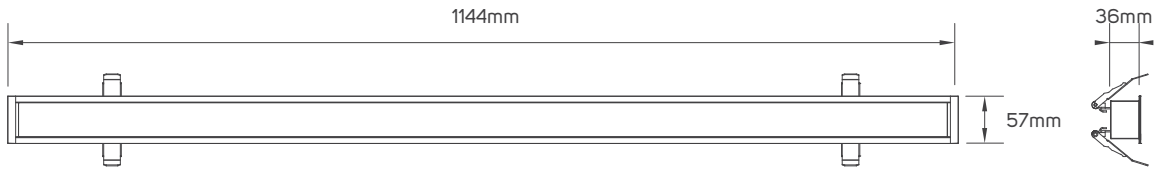

## TECHNICAL OPERATING & ELECTRICAL DATA

Body Color	Matt White
Body Material	Aluminum
IP Rating	IP20
Lumen	1700-3600lm/M+/-10%
Voltage	AC220-240V
Frequency	50/60Hz
Mounting Type	Recessed
Beam Angle	115°
Dimming	Non- Dimmable
Lamp Type	Indirect
Type of Frame	Fixed
Life Span	30000hrs

## DIMENSIONS

---

671059 - 671060 - 671061

---

671062 - 671063 - 671064

---

671065 - 671066 - 671067

This image is for display purpose only, the image may differ from the actual product, as the product is subject to modification provided without prior notice.